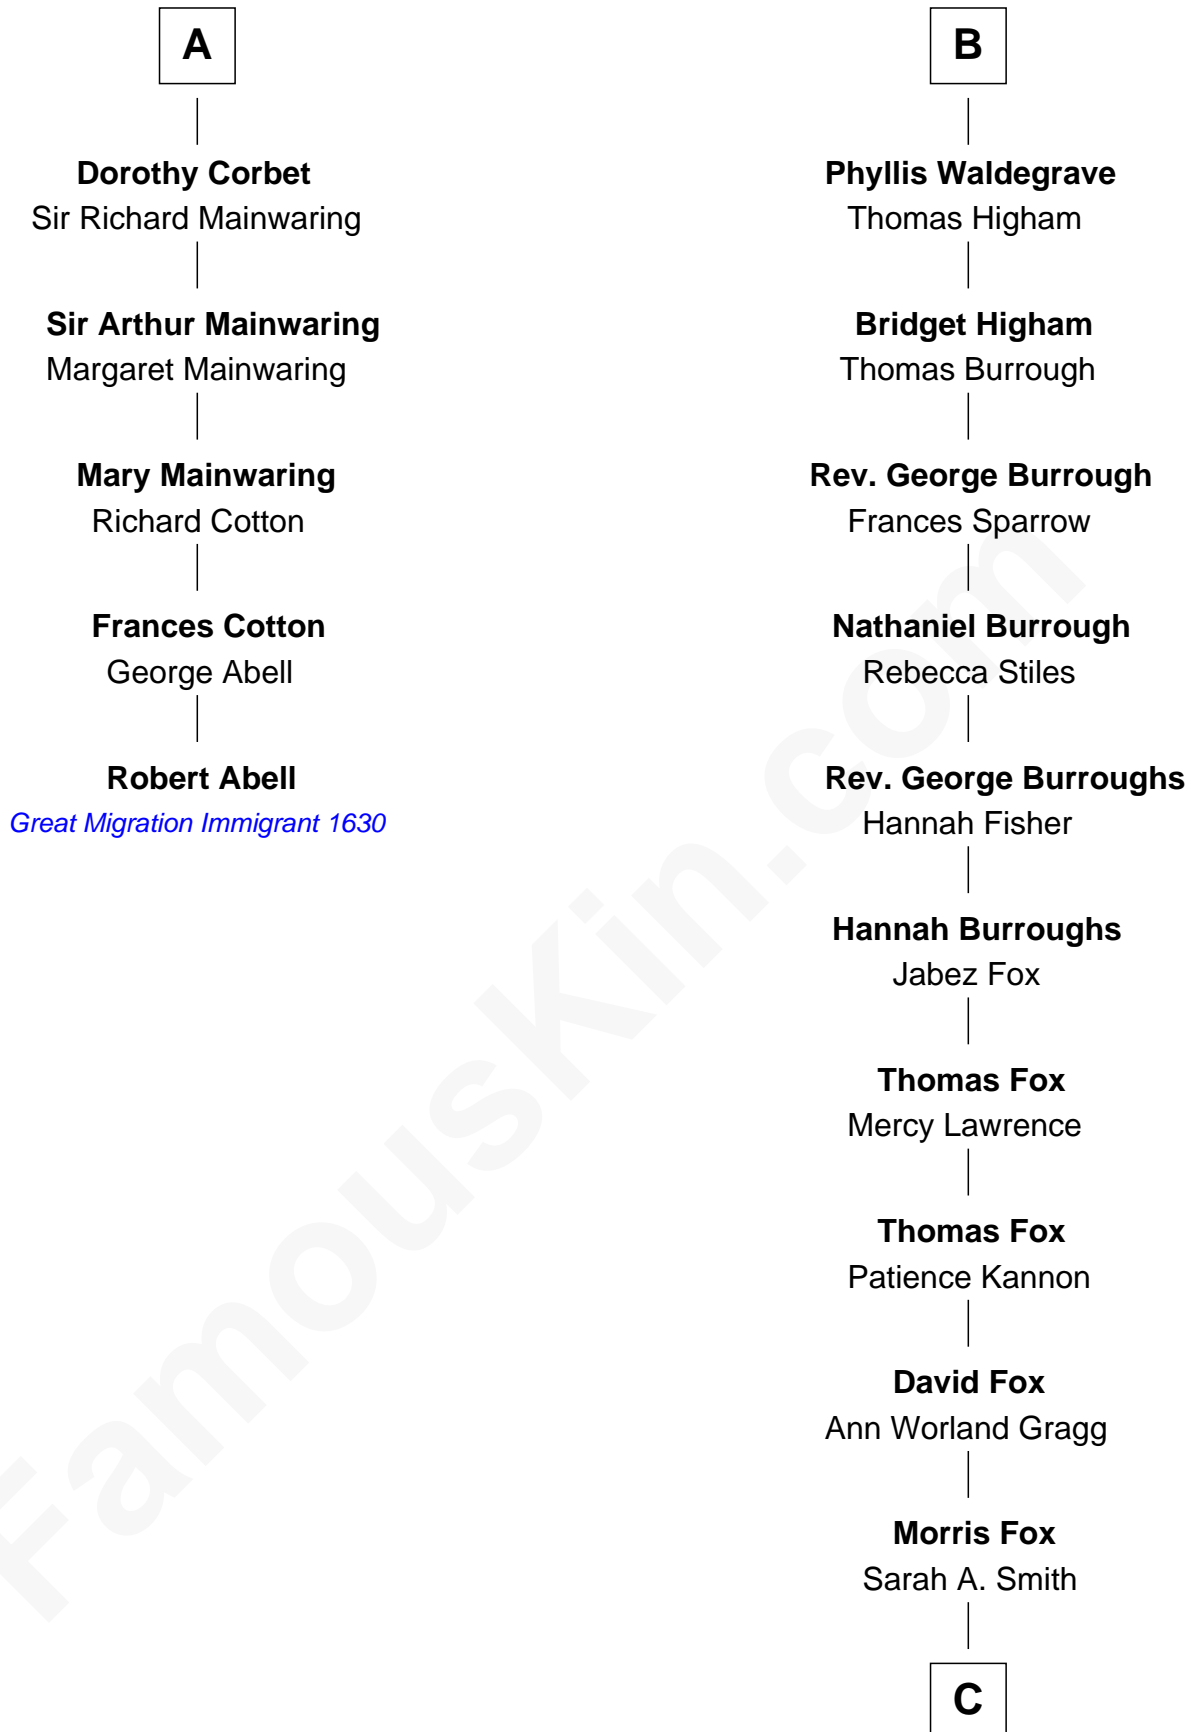

# FamousKin.com Relationship Chart of

**Robert Abell**

(c1605 - 1663) Great Migration Immigrant 1630

11th cousin 9 times removed of

**Bob Moore**

Co-Founder, Bob's Red Mill

**Bartholomew de Badlesmere**

Margaret de Clare

**Elizabeth Butler**

John Talbot

**Ann Talbot**

Sir Henry Vernon

**Elizabeth Vernon**

Sir Robert Corbet

**A**

**Margaret de Badlesmere**

Sir John de Tibetot

**Sir Robert de Tibetot**

Margaret Deincourt

**Elizabeth de Tibetot**

Sir Philip le Despencer

**Margery Despencer**

Sir Roger Wentworth

**Henry Wentworth**

Elizabeth Howard

**Margery Wentworth**

Sir William Waldegrave

**George Waldegrave**

Anne Drury

**B**

**C**

—  
**Violette Fox**