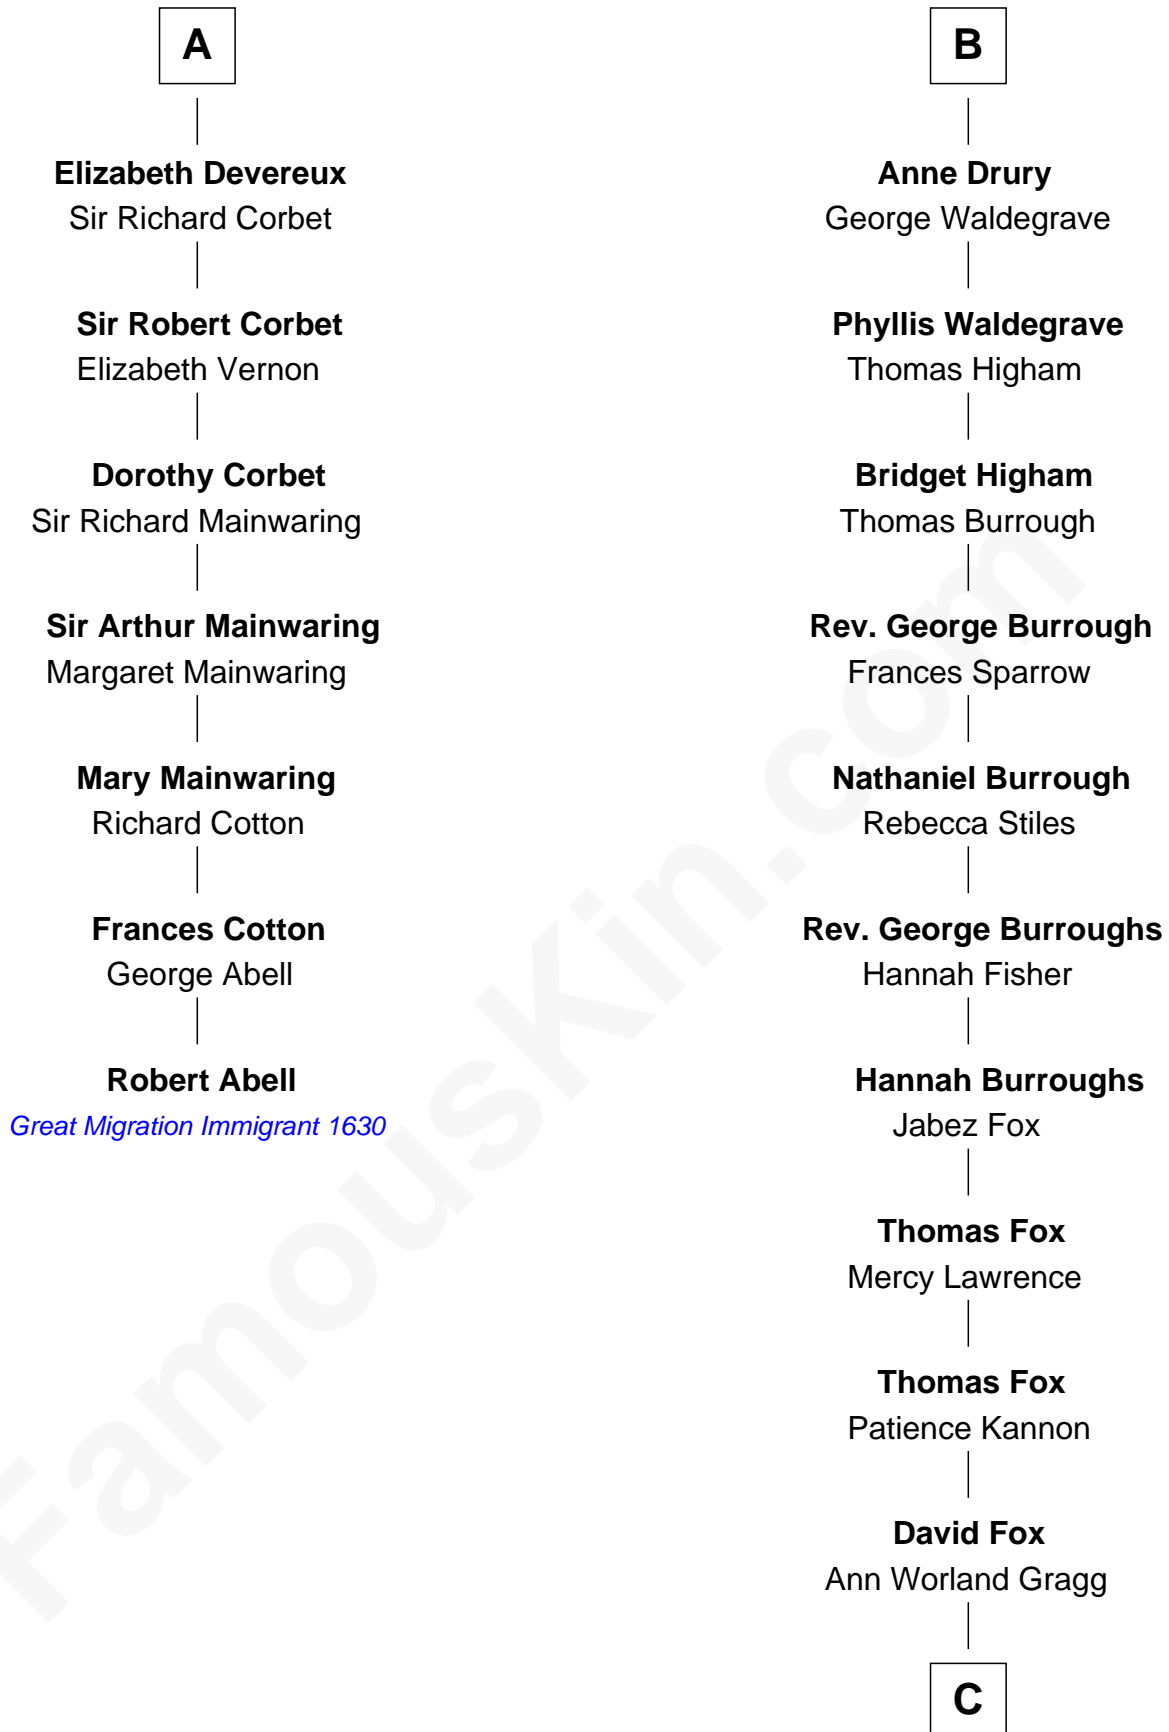

FamousKin.com Relationship Chart of

Robert Abell

(c1605 - 1663) Great Migration Immigrant 1630

13th cousin 8 times removed of

Bob Moore

Co-Founder, Bob's Red Mill

Sir Gilbert de Clare

Joan of Acre

C

—
Morris Fox

Sarah A. Smith

—
Violette Fox

Daniel Francis Learnard

—
Clinton Morris Learnard

Gertrude Maud Yost

—
Doris Dell Learnard

Kenneth Earl Moore

—
Bob Moore

Co-Founder, Bob's Red Mill