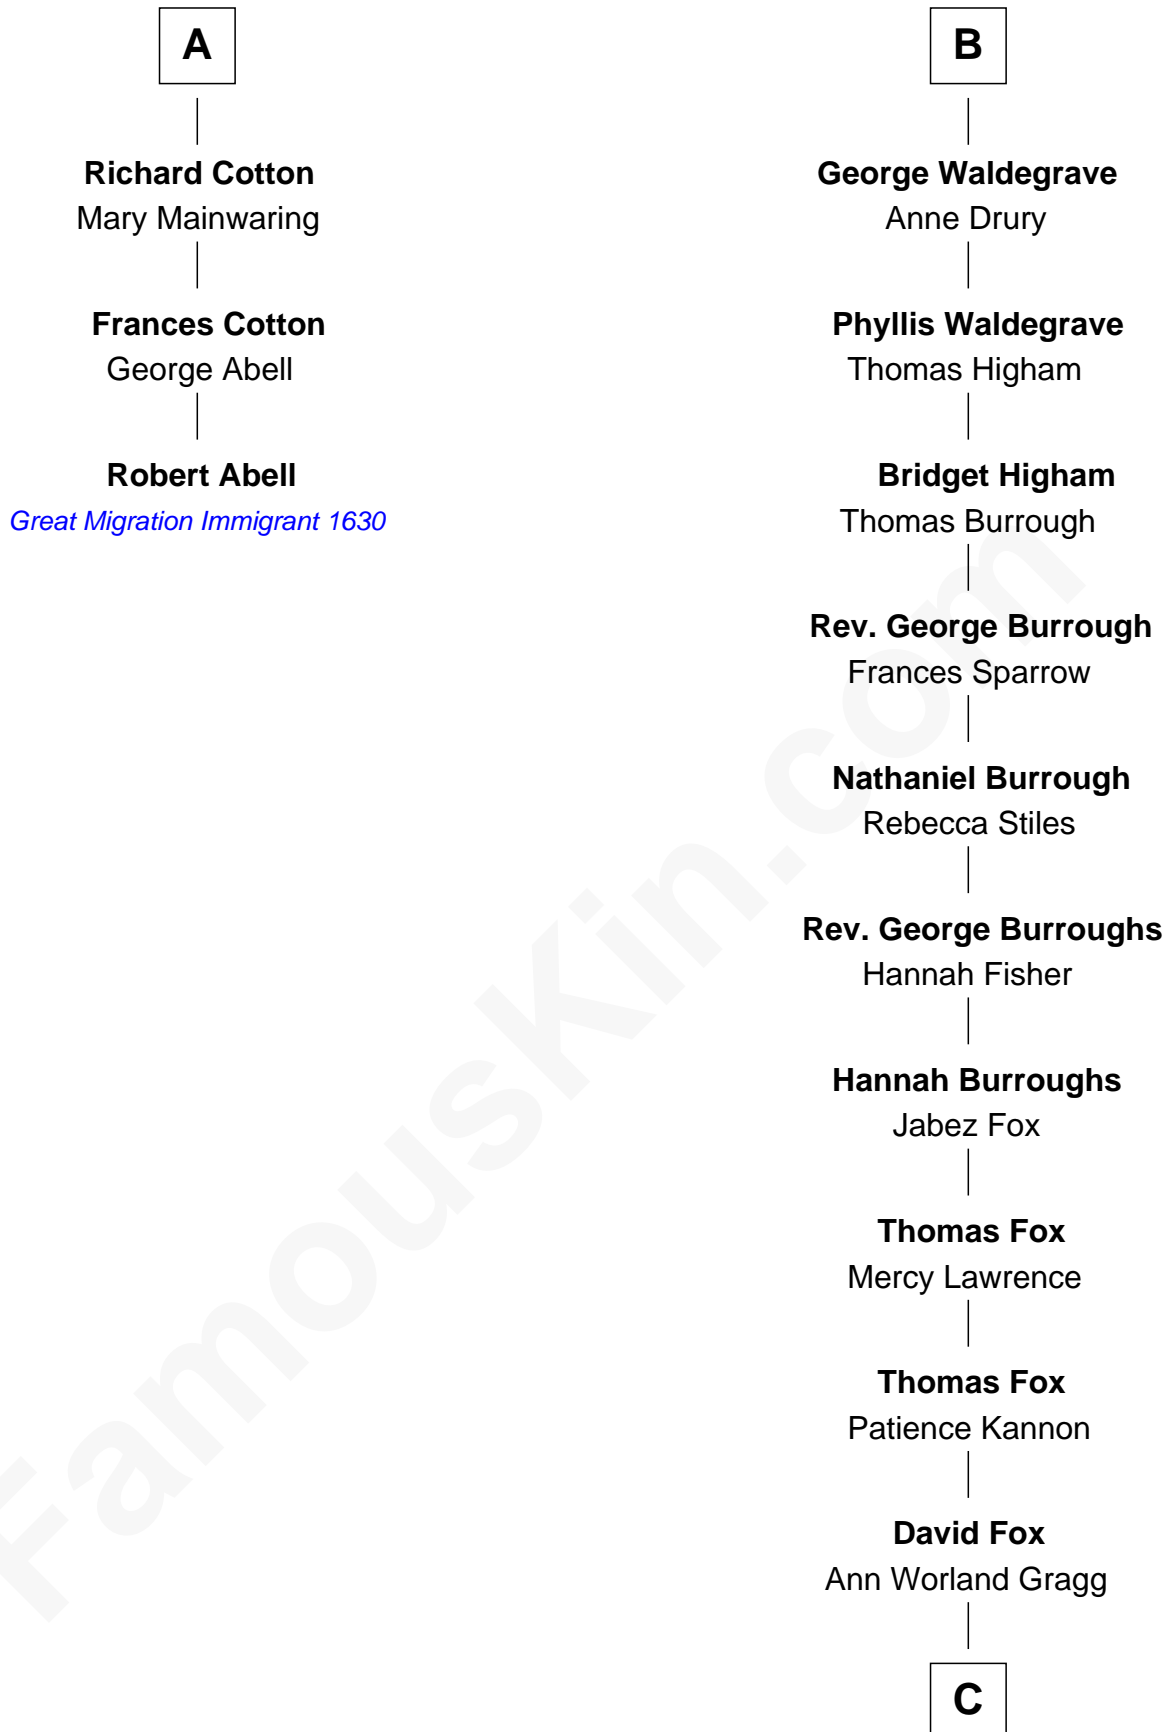

# FamousKin.com Relationship Chart of

**Robert Abell**

(c1605 - 1663) Great Migration Immigrant 1630

9th cousin 12 times removed of

**Bob Moore**

Co-Founder, Bob's Red Mill

**Eudo la Zouche**  
Milicent de Cantilupe

**Cecily Mainwaring**  
John Cotton

**Sir George Cotton**  
Mary Onley

**A**

**Sir William la Zouche**  
Maud Lovel

**Milicent la Zouche**  
Sir William Deincourt

**Margaret Deincourt**  
Sir Robert de Tibetot

**Elizabeth de Tibetot**  
Sir Philip le Despencer

**Margery Despencer**  
Sir Roger Wentworth

**Henry Wentworth**  
Elizabeth Howard

**Margery Wentworth**  
Sir William Waldegrave

**B**

**C**

—  
**Morris Fox**

Sarah A. Smith

—  
**Violette Fox**

Daniel Francis Learnard

—  
**Clinton Morris Learnard**

Gertrude Maud Yost

—  
**Doris Dell Learnard**

Kenneth Earl Moore

—  
**Bob Moore**