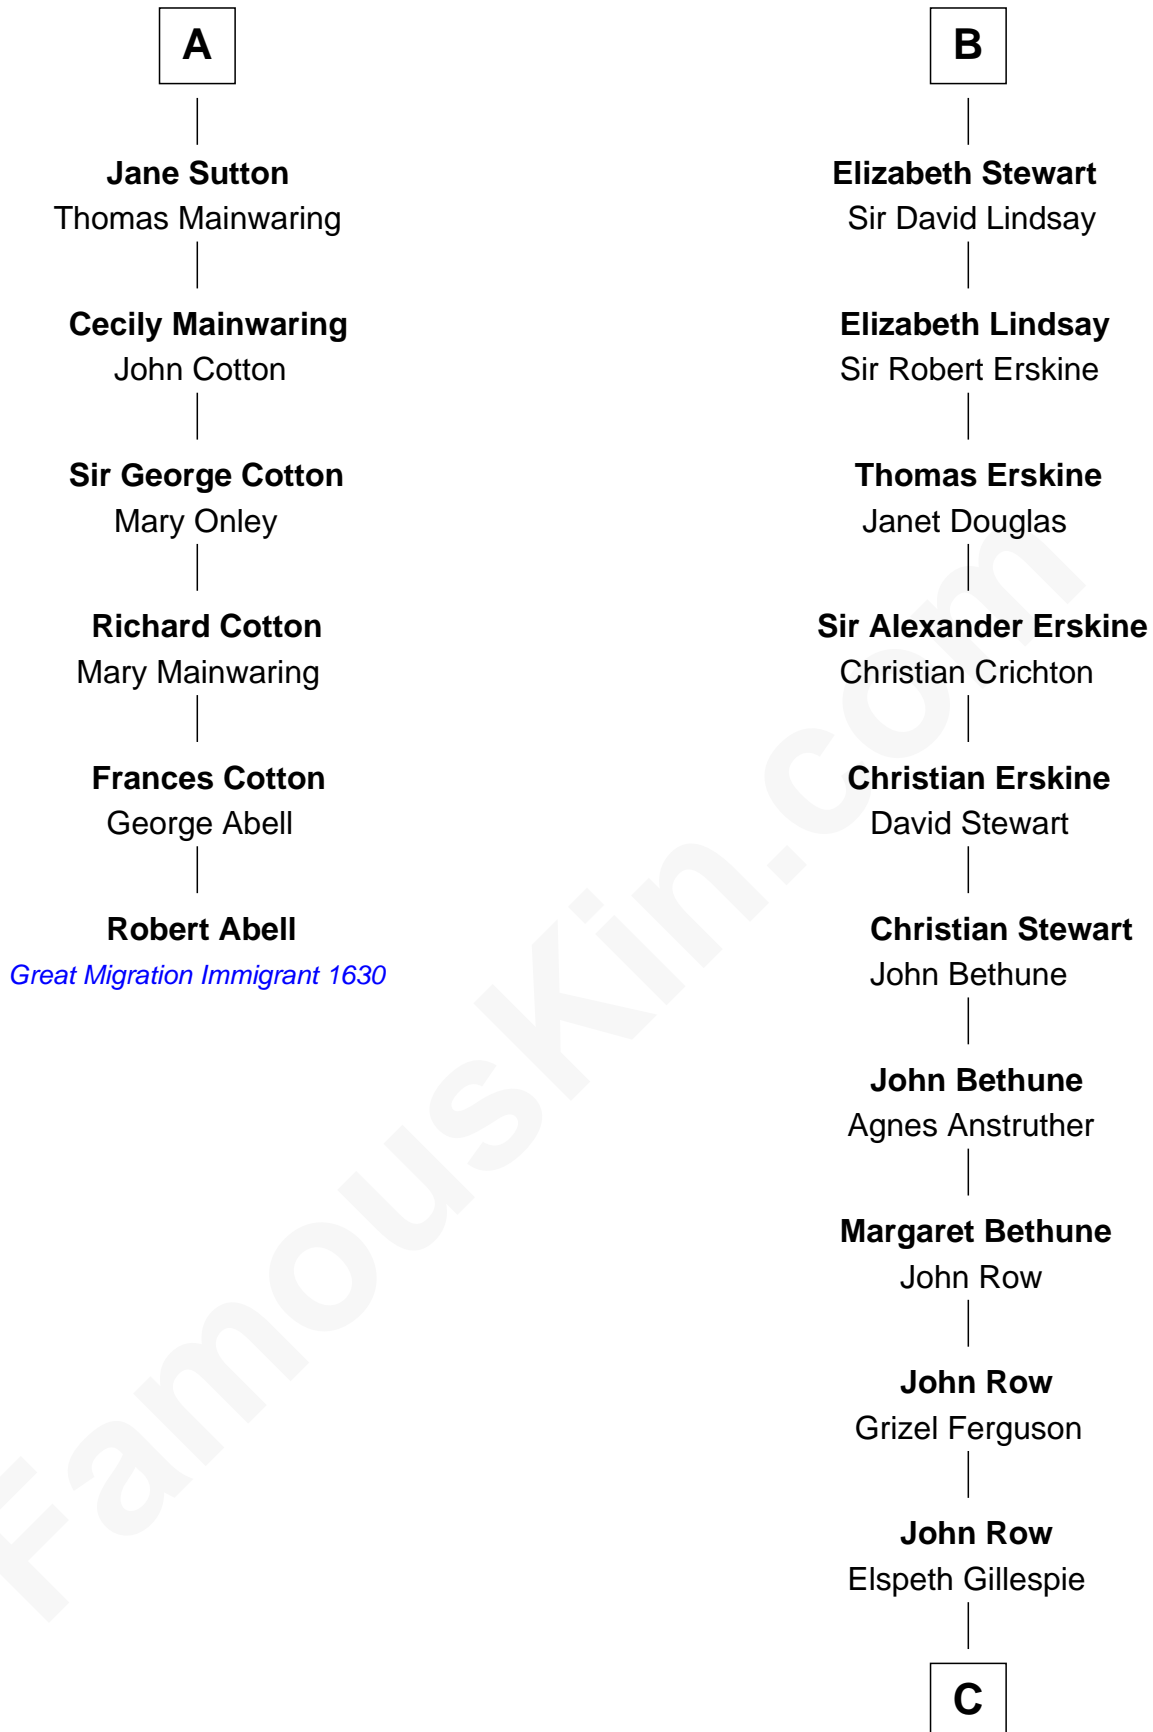

FamousKin.com

Relationship Chart of

Robert Abell

(c1605 - 1663) Great Migration Immigrant 1630

12th cousin 8 times removed of

General Hugh Mercer
American Revolution

Hugh de Kevelioc
Bertrade de Montfort

C

Lilias Row
John Mercer

Thomas Mercer
Isabel Smith

William Mercer
Anne Munro

General Hugh Mercer
American Revolution

FamousKin.com