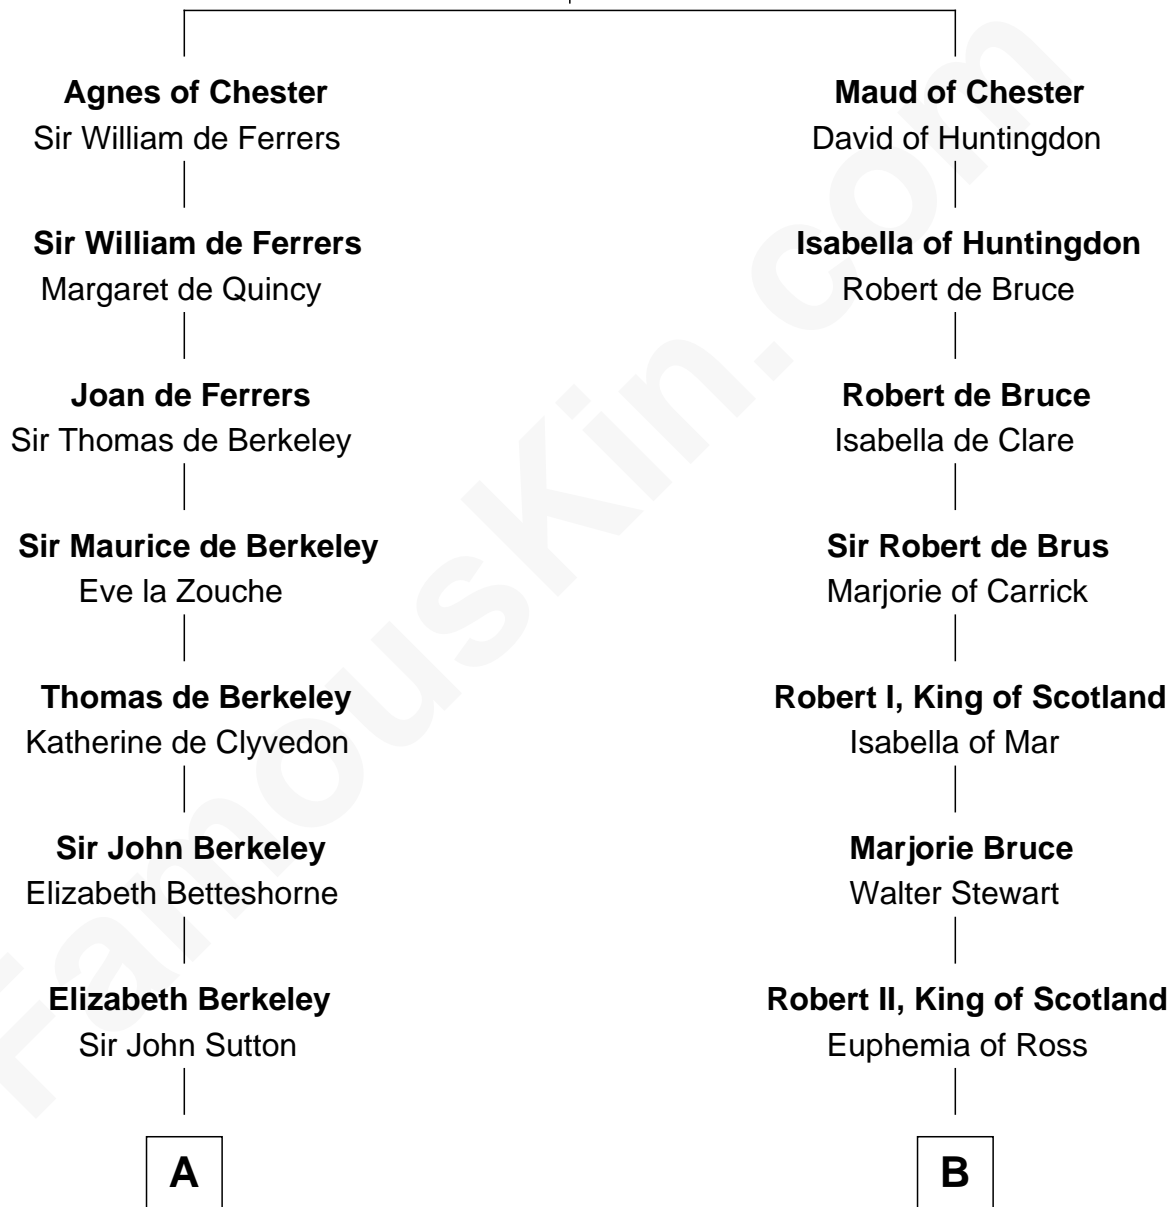

FamousKin.com

Relationship Chart of

Robert Abell

(c1605 - 1663) Great Migration Immigrant 1630

12th cousin 8 times removed of

General Hugh Mercer
American Revolution

Hugh de Kevelioc
Bertrade de Montfort

C

Lilias Row
John Mercer

Thomas Mercer
Isabel Smith

William Mercer
Anne Munro

General Hugh Mercer
American Revolution

FamousKin.com