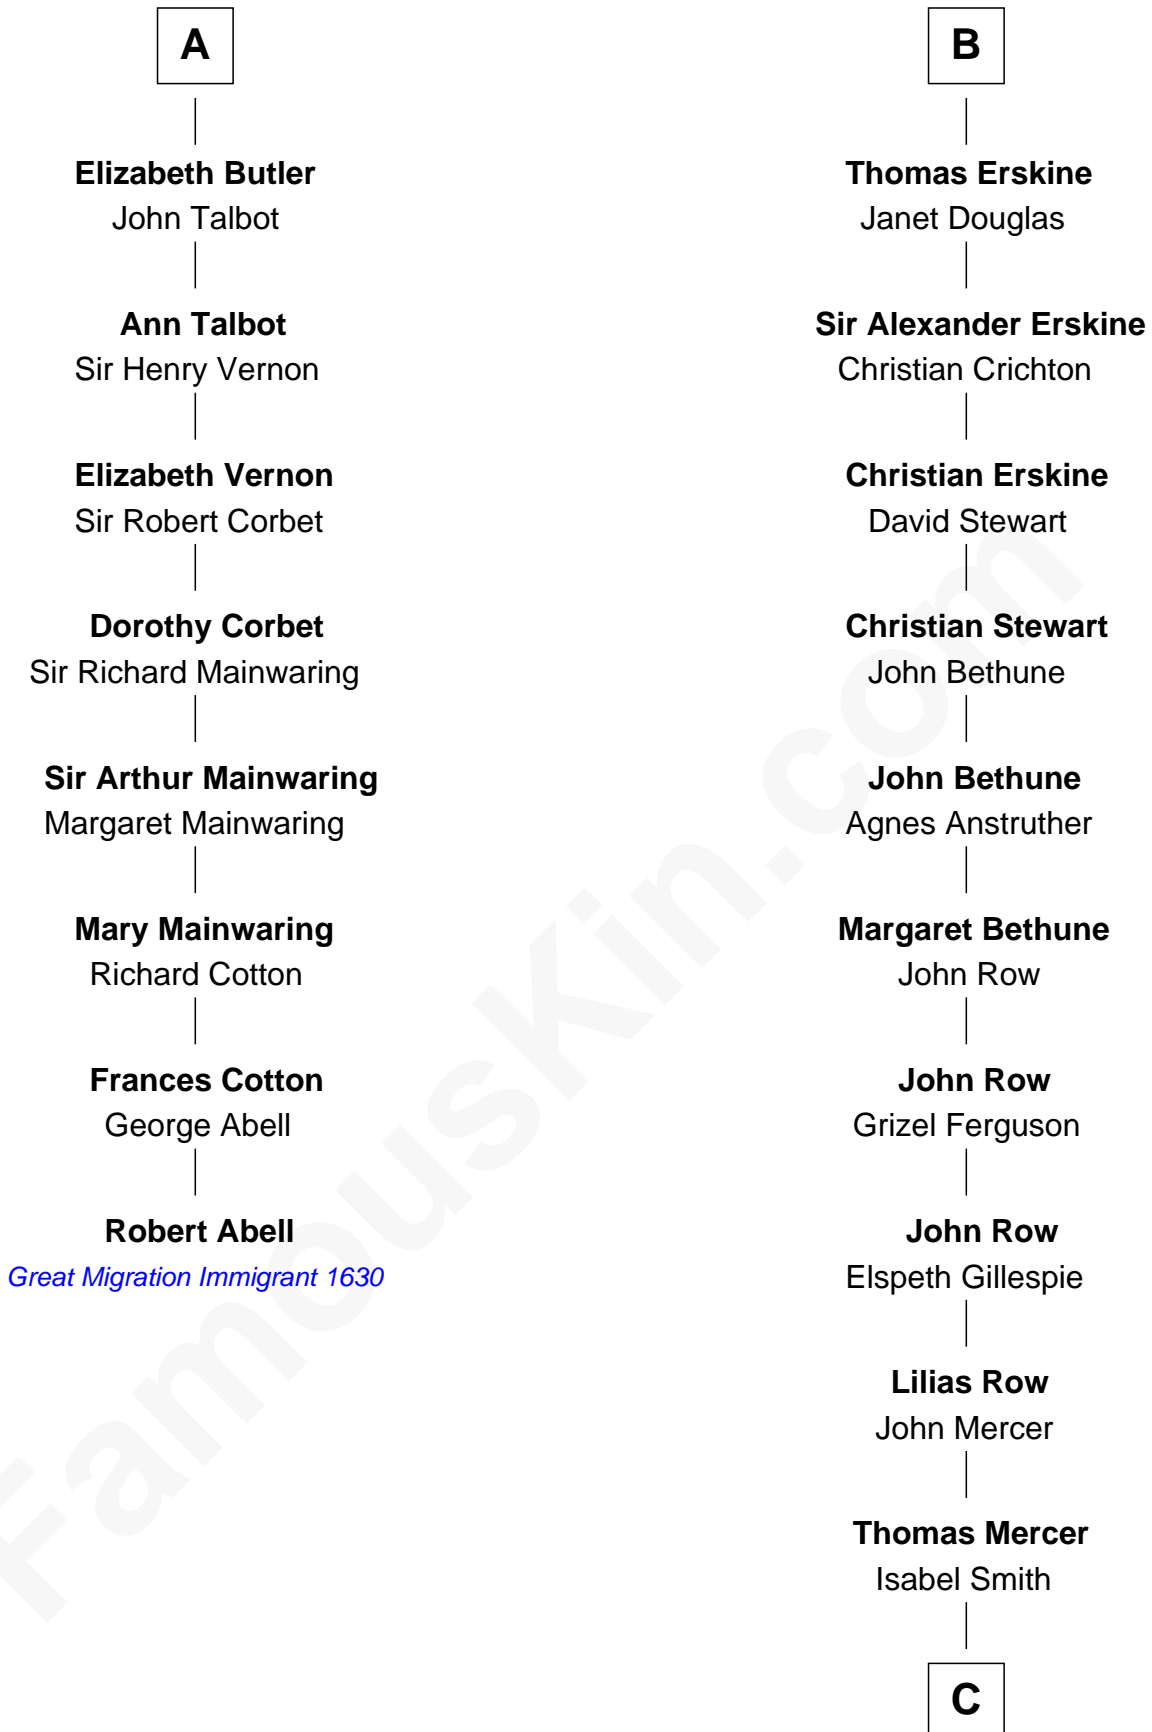

FamousKin.com Relationship Chart of

Robert Abell

(c1605 - 1663) *Great Migration Immigrant 1630*

14th cousin 4 times removed of

General Hugh Mercer

American Revolution

C

|
William Mercer

Anne Munro

|
General Hugh Mercer

American Revolution

FamousKin.com