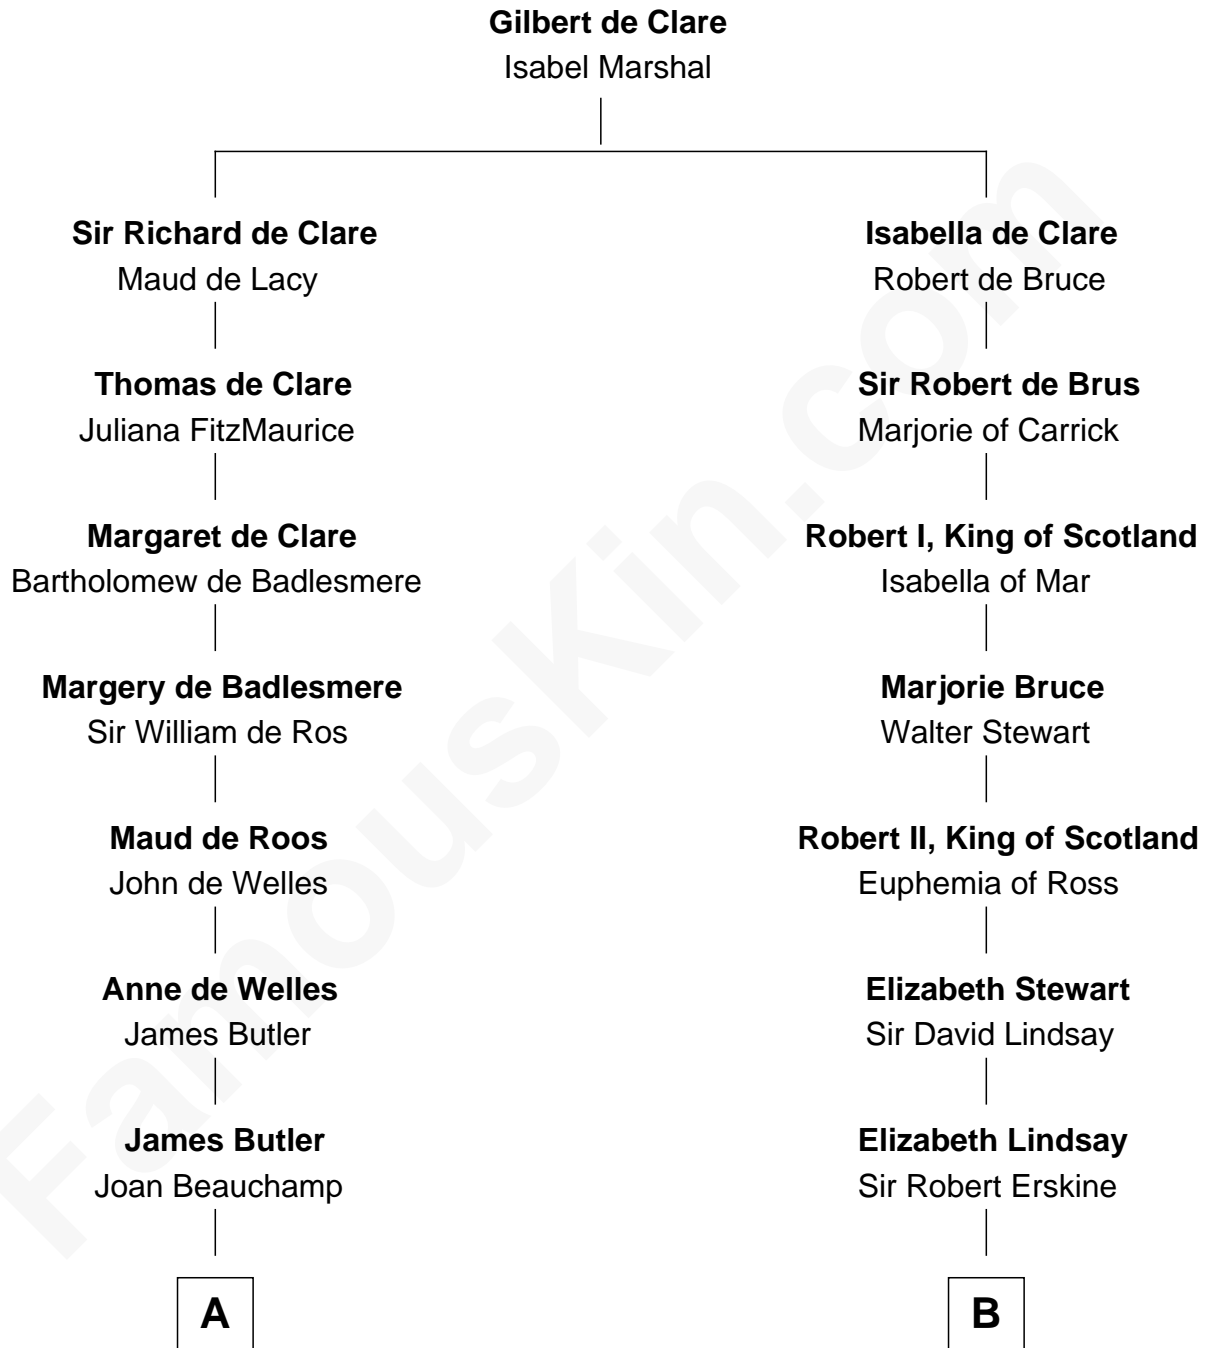

FamousKin.com Relationship Chart of

Robert Abell

(c1605 - 1663) *Great Migration Immigrant 1630*

14th cousin 4 times removed of

General Hugh Mercer

American Revolution

C

|
William Mercer

Anne Munro

|
General Hugh Mercer

American Revolution

FamousKin.com