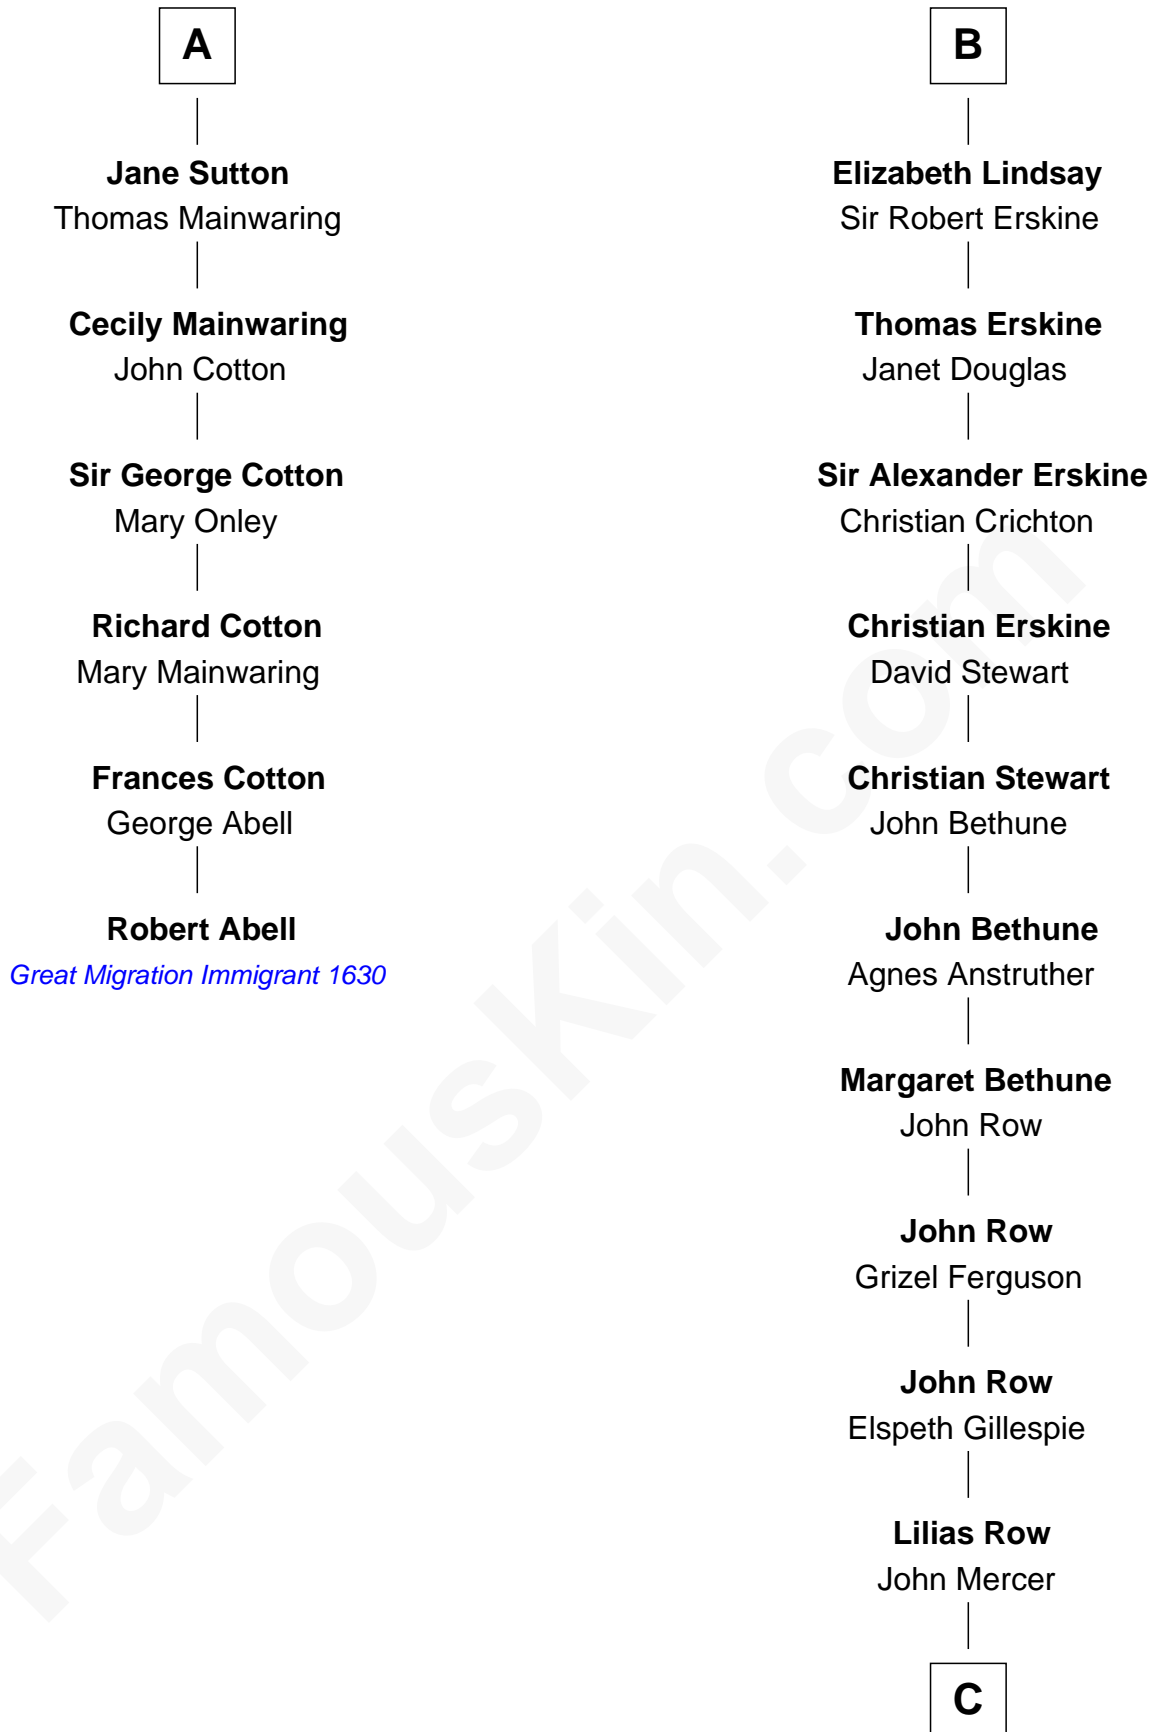

FamousKin.com

Relationship Chart of

Robert Abell

(c1605 - 1663) Great Migration Immigrant 1630

12th cousin 7 times removed of

General Hugh Mercer
American Revolution

Sir William Marshal
Isabel de Clare

C

Thomas Mercer

Isabel Smith

William Mercer

Anne Munro

General Hugh Mercer

American Revolution

FamousKin.com