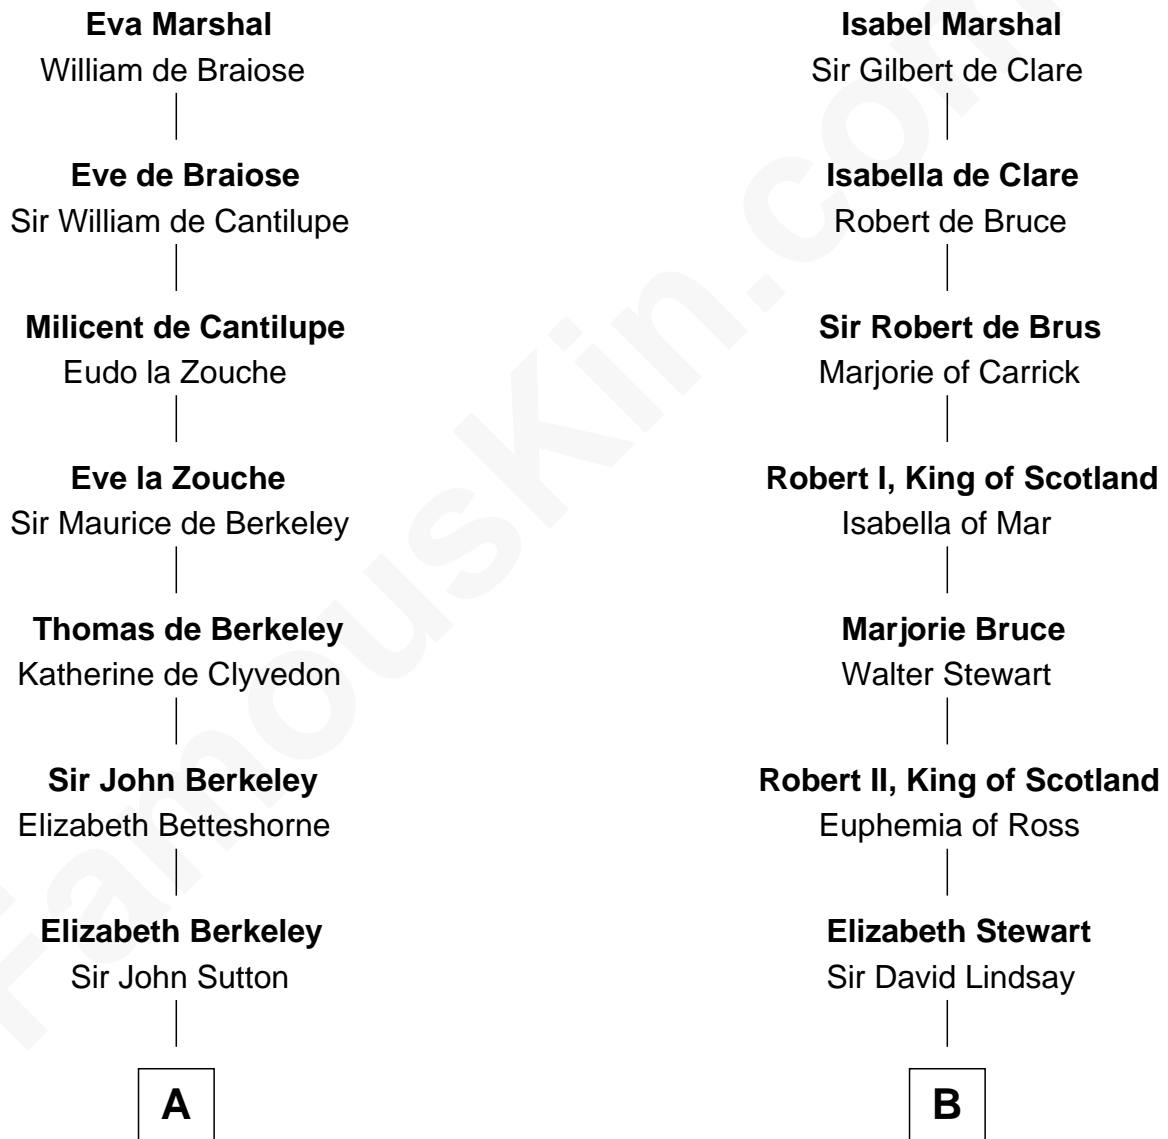

FamousKin.com

Relationship Chart of

Robert Abell

(c1605 - 1663) Great Migration Immigrant 1630

12th cousin 7 times removed of

General Hugh Mercer
American Revolution

Sir William Marshal
Isabel de Clare

C

Thomas Mercer

Isabel Smith

William Mercer

Anne Munro

General Hugh Mercer

American Revolution

FamousKin.com