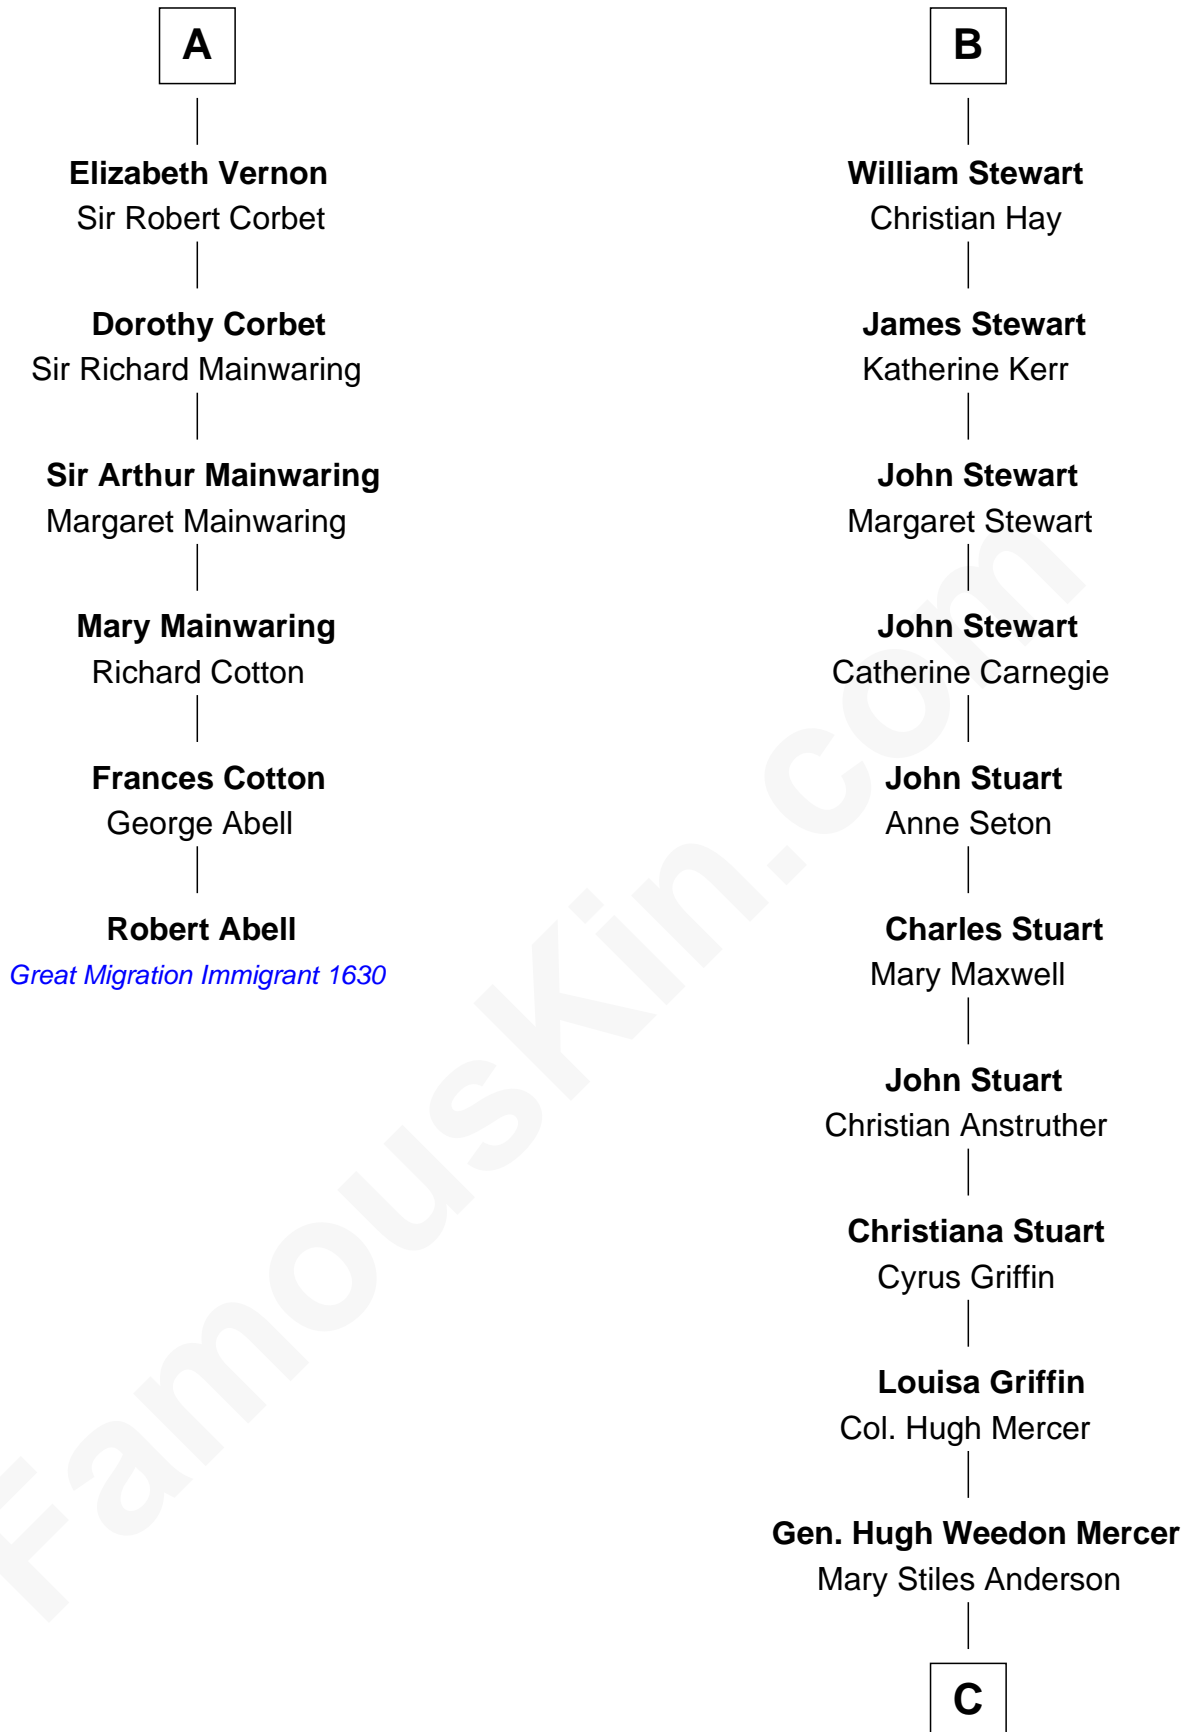

# FamousKin.com Relationship Chart of

**Robert Abell**

(c1605 - 1663) Great Migration Immigrant 1630

12th cousin 7 times removed of

**Johnny Mercer**

Songwriter and Co-Founder of Capitol Records

C

**George Anderson Mercer**

Nanny Maury Herndon

**George Anderson Mercer**

Lillian Elizabeth Ciucevich

**Johnny Mercer**

*Co-Founder of Capitol Records*

FamousKin.com