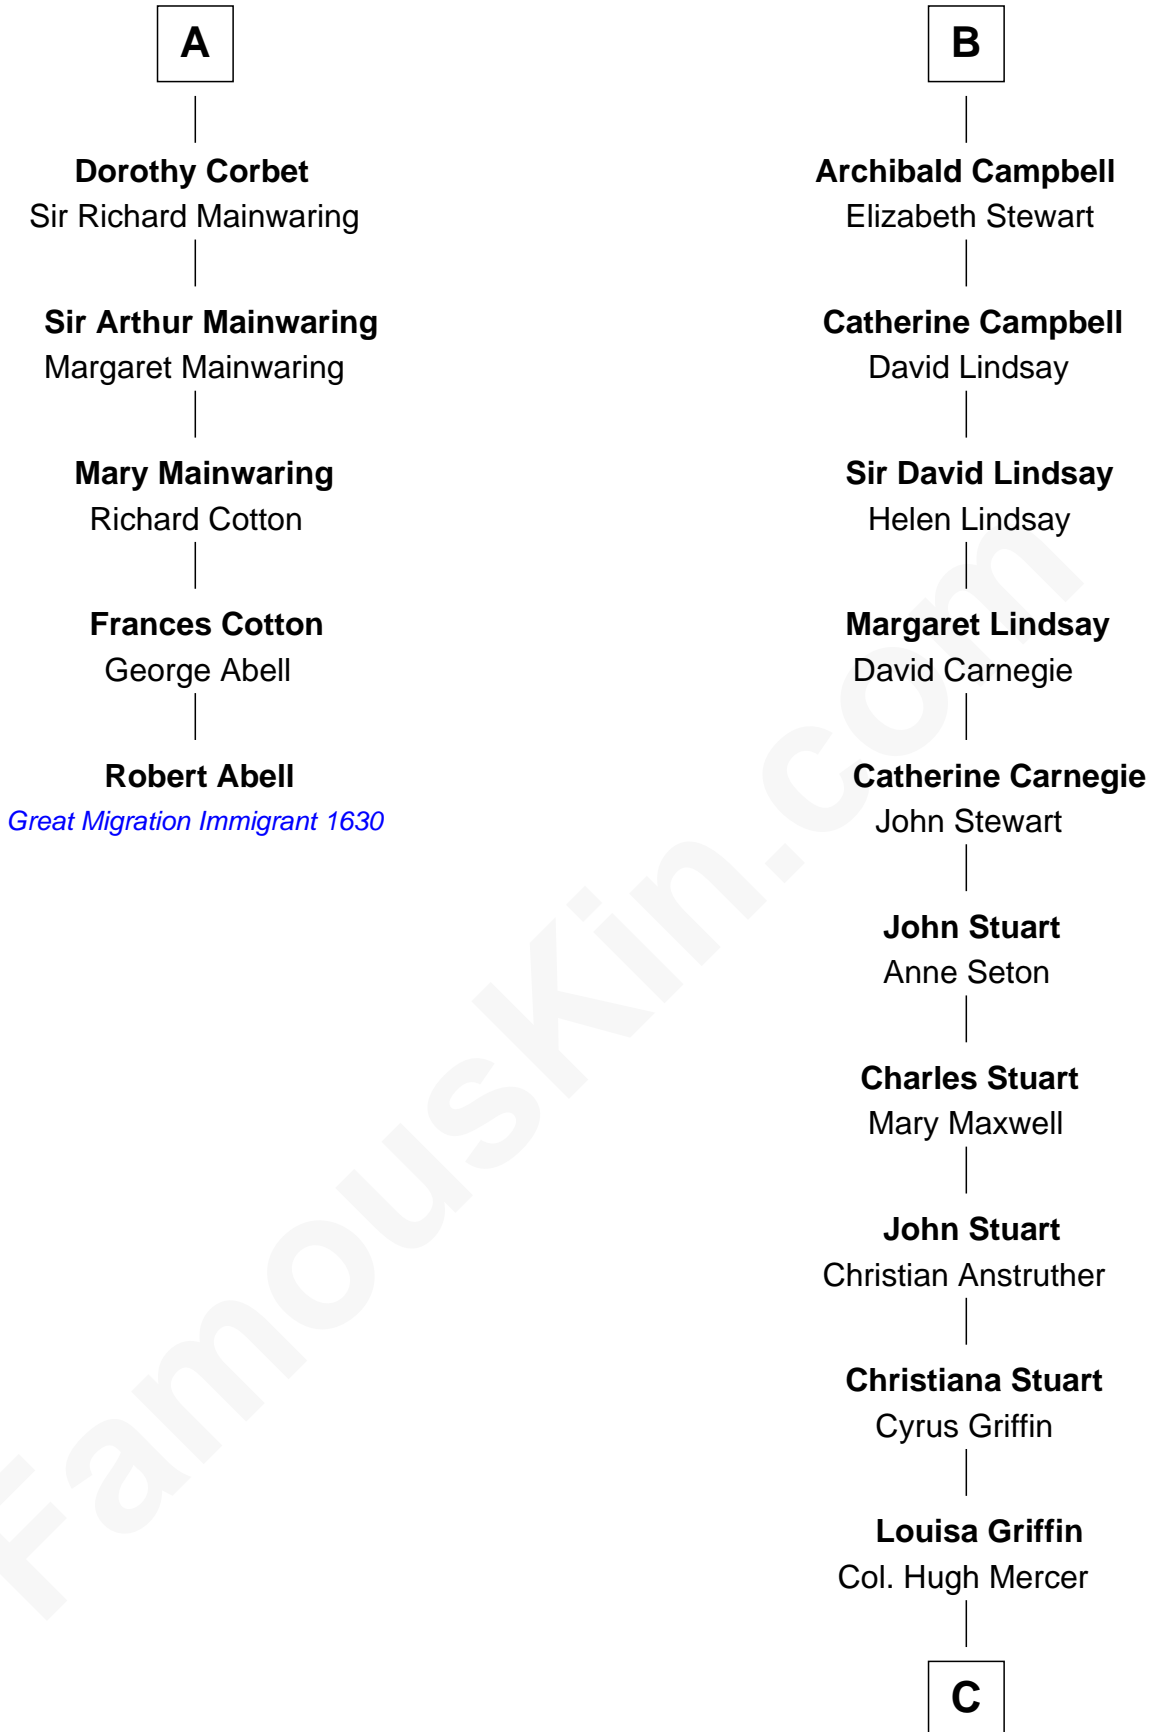

FamousKin.com Relationship Chart of

Robert Abell

(c1605 - 1663) Great Migration Immigrant 1630

11th cousin 9 times removed of

Johnny Mercer

Songwriter and Co-Founder of Capitol Records

Sir Richard de Burgh

Margaret - - - - -

Robert I, King of Scotland

Matilda Bruce

Thomas Isaac

Joan Isaac

John de Ergadia

Isabel de Ergadia

Sir John Stewart

Sir Robert Stewart

Joan Stewart

John Stewart

Fingula of the Isles

Isabel Stewart

Colin Campbell

B

C

Gen. Hugh Weedon Mercer