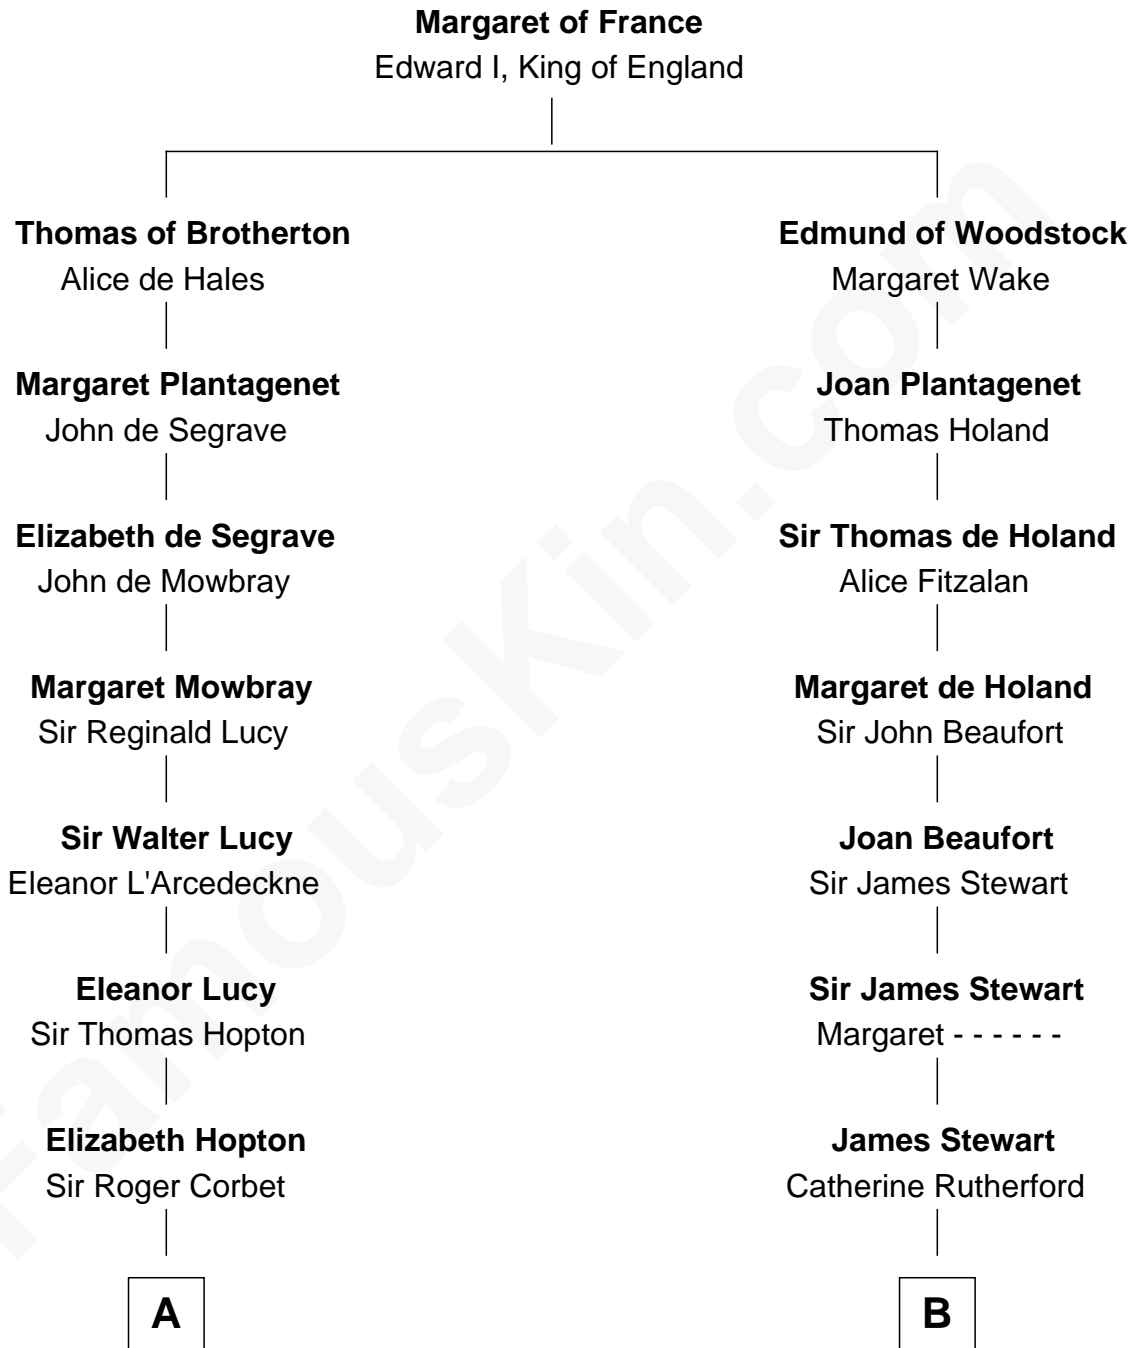

## Relationship Chart of

### Robert Abell

(c1605 - 1663) Great Migration Immigrant 1630

13th cousin 6 times removed of

### Johnny Mercer

Songwriter and Co-Founder of Capitol Records

**C**

George Anderson Mercer

Nanny Maury Herndon

George Anderson Mercer

Lillian Elizabeth Ciucevich

**Johnny Mercer**