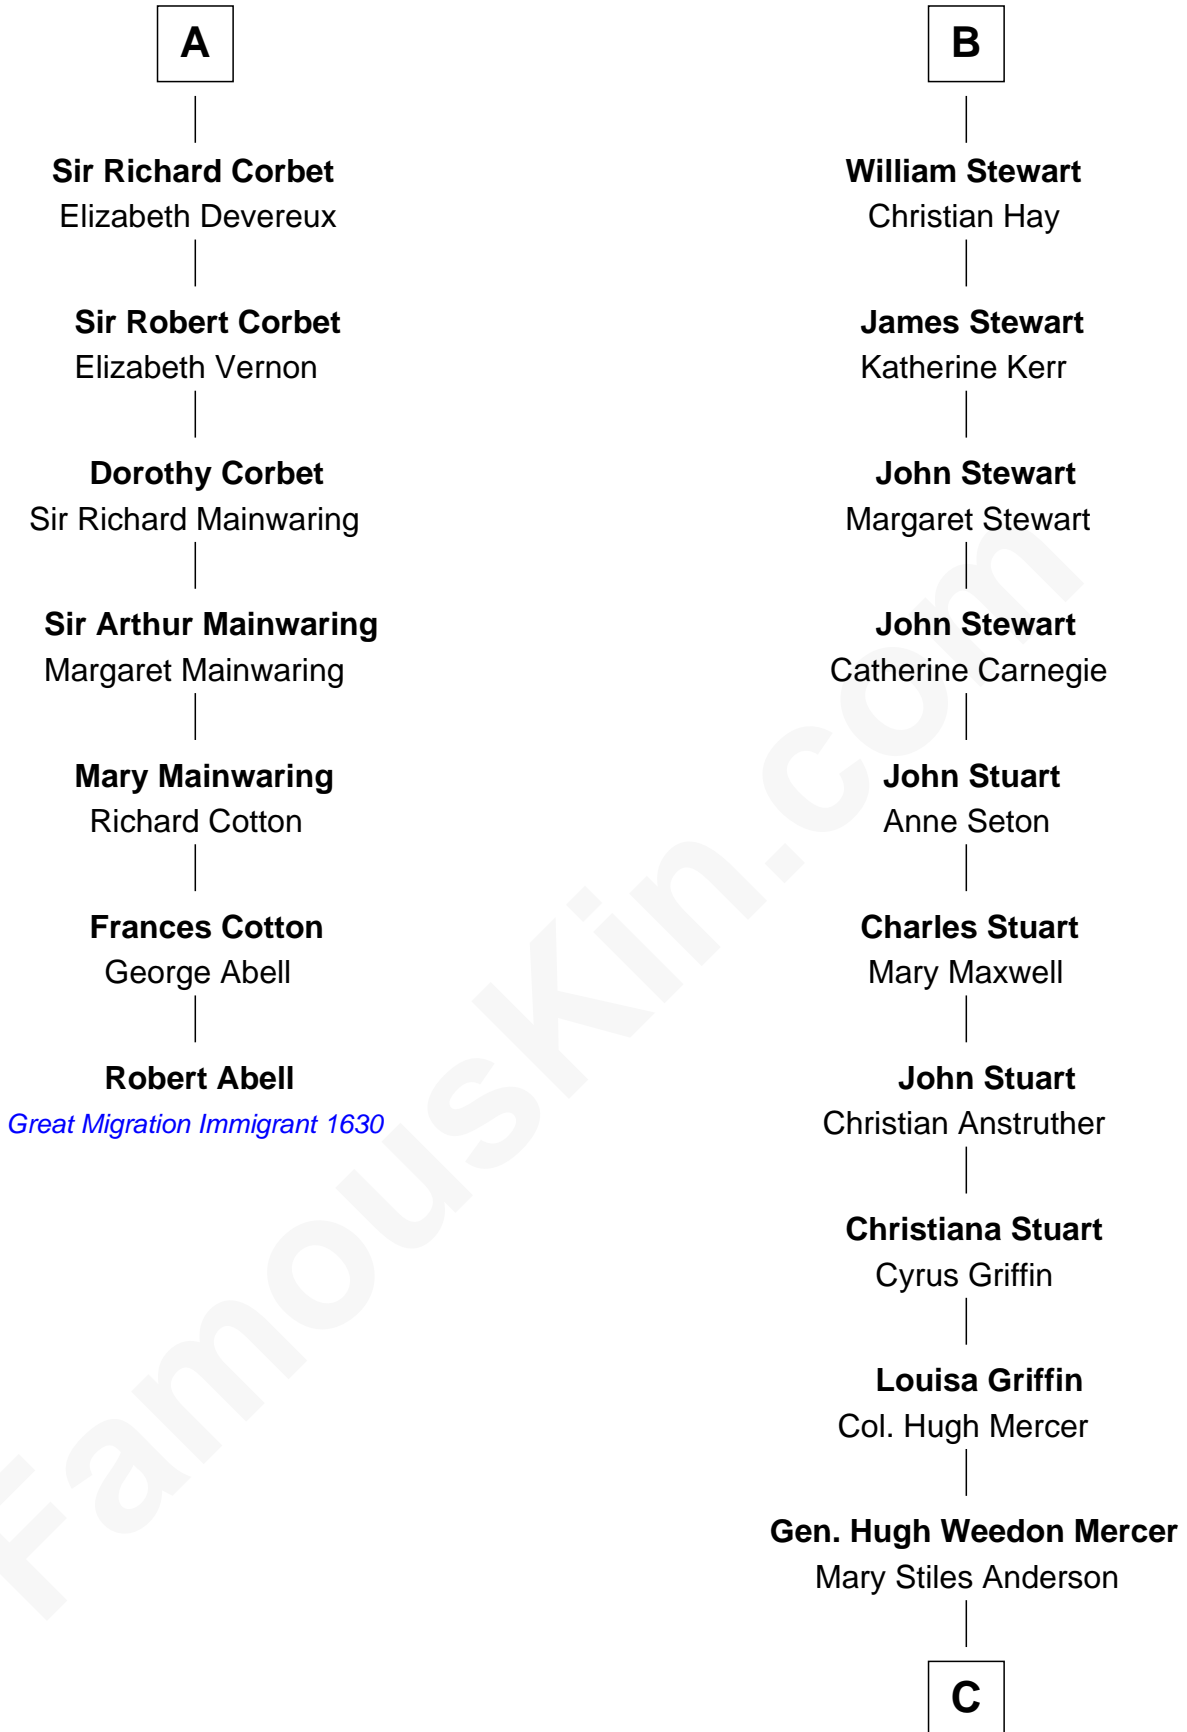

## Relationship Chart of

### Robert Abell

(c1605 - 1663) Great Migration Immigrant 1630

13th cousin 6 times removed of

### Johnny Mercer

Songwriter and Co-Founder of Capitol Records

**C**

George Anderson Mercer

Nanny Maury Herndon

George Anderson Mercer

Lillian Elizabeth Ciucevich

**Johnny Mercer**