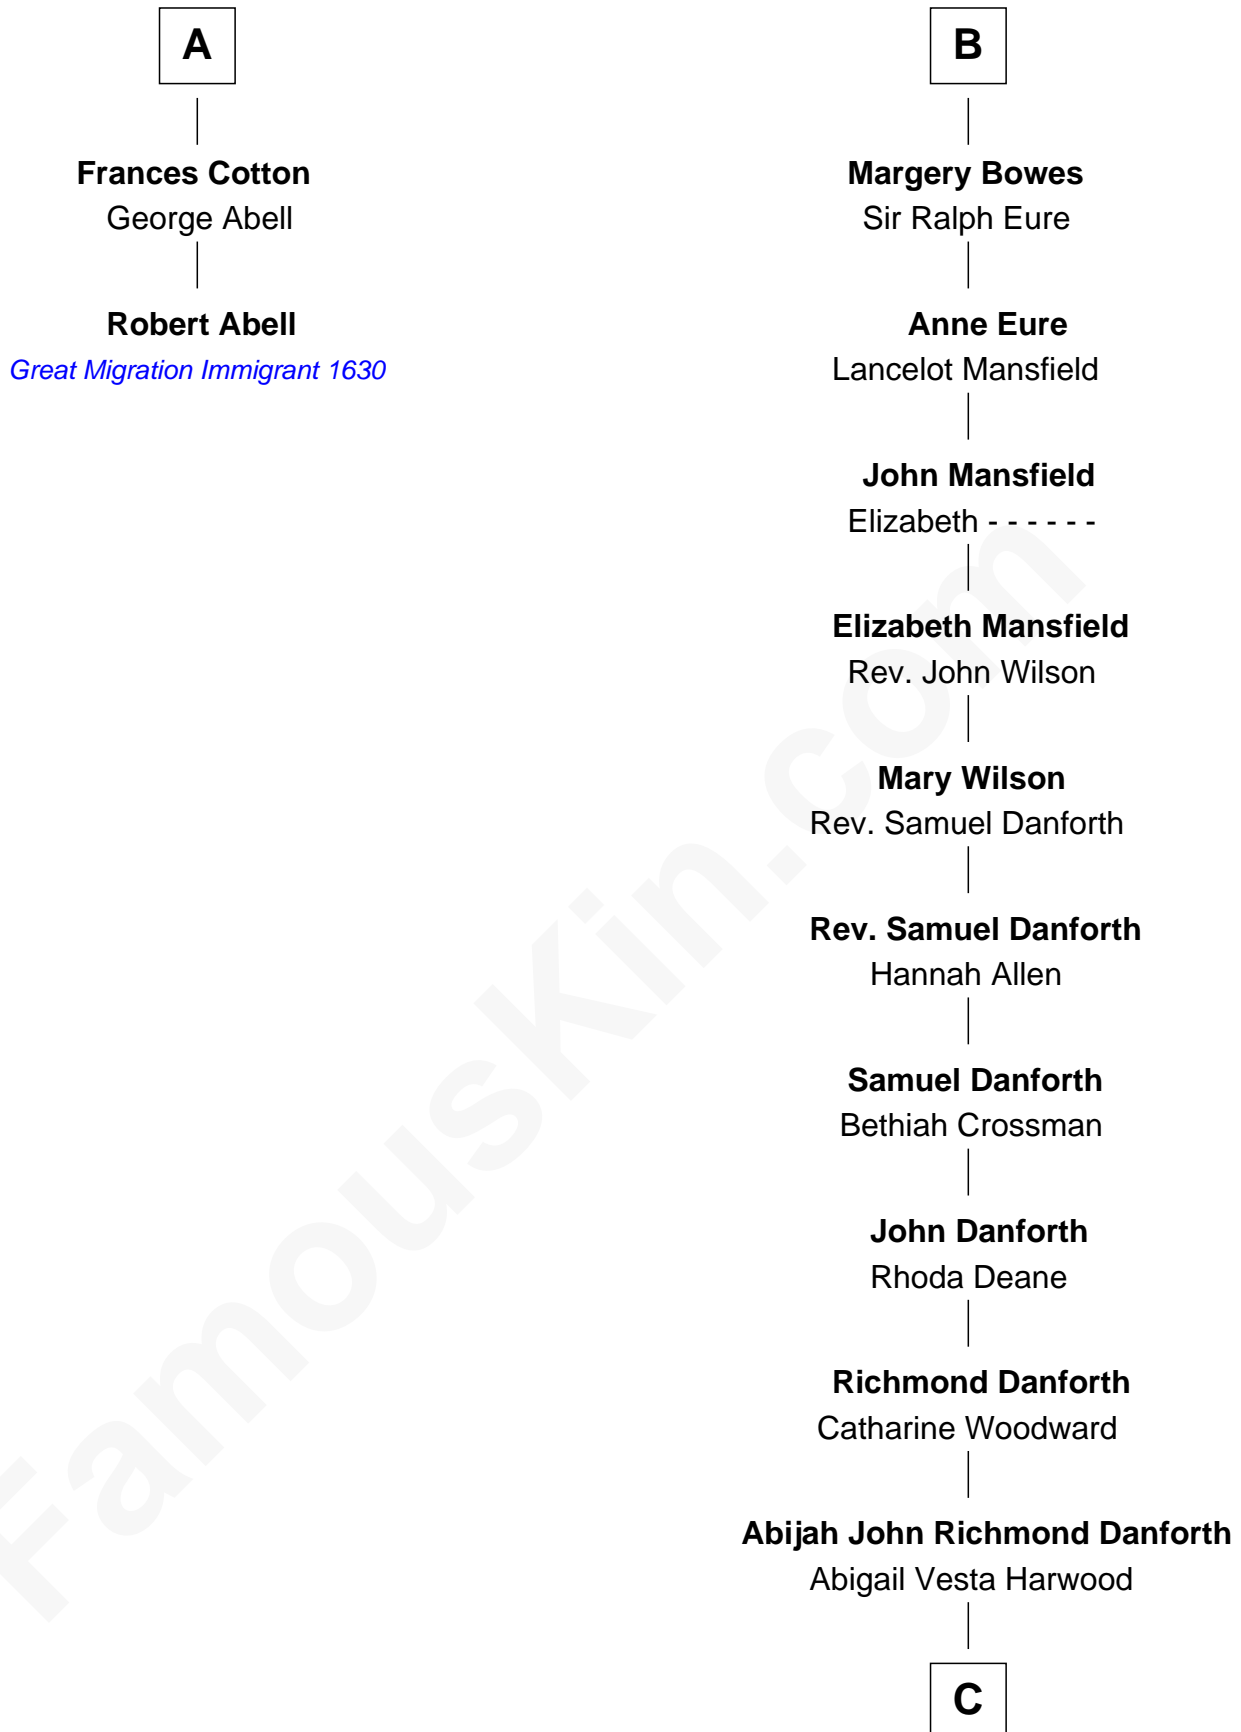

# FamousKin.com Relationship Chart of

**Robert Abell**

(c1605 - 1663) Great Migration Immigrant 1630

8th cousin 13 times removed of

**Zach Snyder**

Filmmaker

**Sir Maurice de Berkeley**

Eve la Zouche

**Cecily Mainwaring**

John Cotton

**Sir George Cotton**

Mary Onley

**Richard Cotton**

Mary Mainwaring

**A**

**Isabel de Berkeley**

Maud FitzHugh

**Sir Ralph Bowes**

Margery Conyers

**Sir Ralph Bowes**

Elizabeth Clifford

**B**

**C**

**Oliver Harwood Danforth**

Sarah M. Hills

**Jennie Minerva Danforth**

John Batchelder Manley

**Helen Danforth Manley**

Dr. Edgar Earl Reeves

**Marsha Manley Reeves**

Charles Edward Snyder

**Zach Snyder**