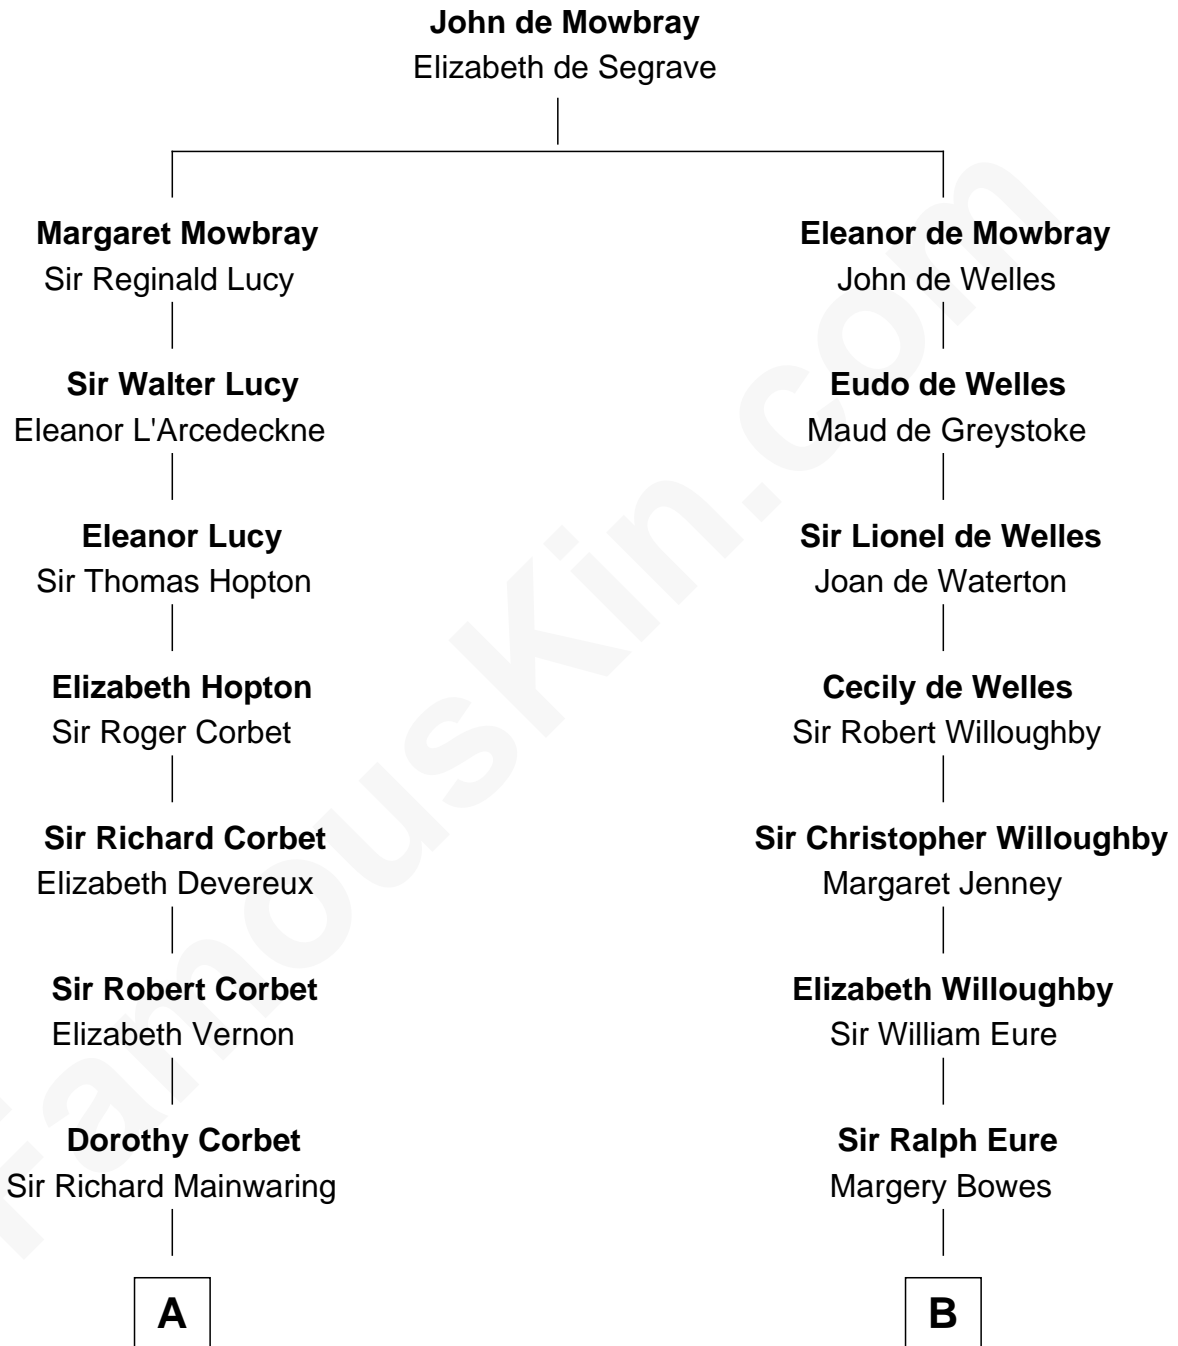

# FamousKin.com Relationship Chart of

**Robert Abell**

(c1605 - 1663) Great Migration Immigrant 1630

10th cousin 10 times removed of

**Zach Snyder**

Filmmaker

**C**

—  
**Jennie Minerva Danforth**

John Batchelder Manley

—  
**Helen Danforth Manley**

Dr. Edgar Earl Reeves

—  
**Marsha Manley Reeves**

Charles Edward Snyder

—  
**Zach Snyder**

*Filmmaker*