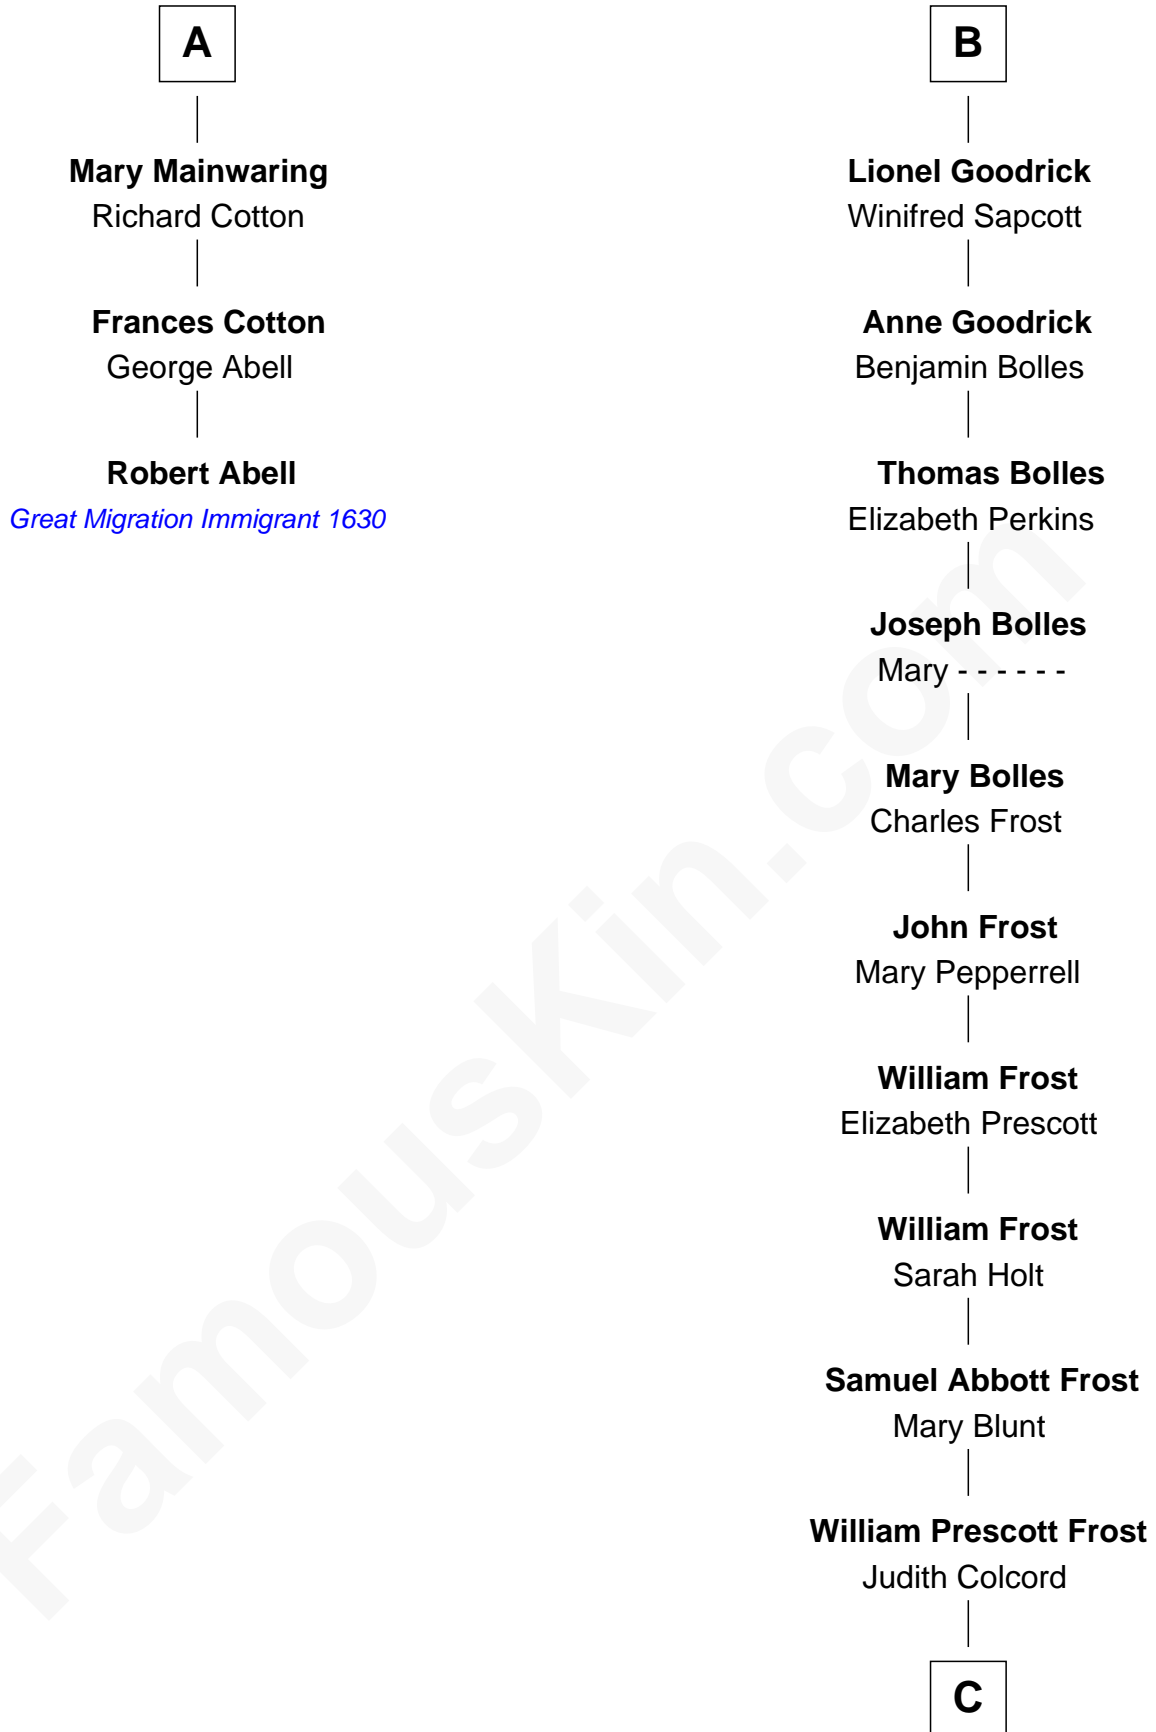

# FamousKin.com Relationship Chart of

**Robert Abell**

(c1605 - 1663) *Great Migration Immigrant 1630*

9th cousin 9 times removed of

**Robert Frost**

*Poet and Playwright*

**Sir Thomas de Beauchamp**

Katherine de Mortimer

**Sir William Beauchamp**

Joan Fitzalan

**Joan Beauchamp**

James Butler

**Elizabeth Butler**

John Talbot

**Ann Talbot**

Sir Henry Vernon

**Elizabeth Vernon**

Sir Robert Corbet

**Dorothy Corbet**

Sir Richard Mainwaring

**Sir Arthur Mainwaring**

Margaret Mainwaring

**A**

**Maud de Beauchamp**

Sir Thomas Dymoke

**Sir Lionel Dymoke**

Joanna Griffith

**Anne Dymoke**

John Goodrick

**B**

**C**

|  
**William Prescott Frost**