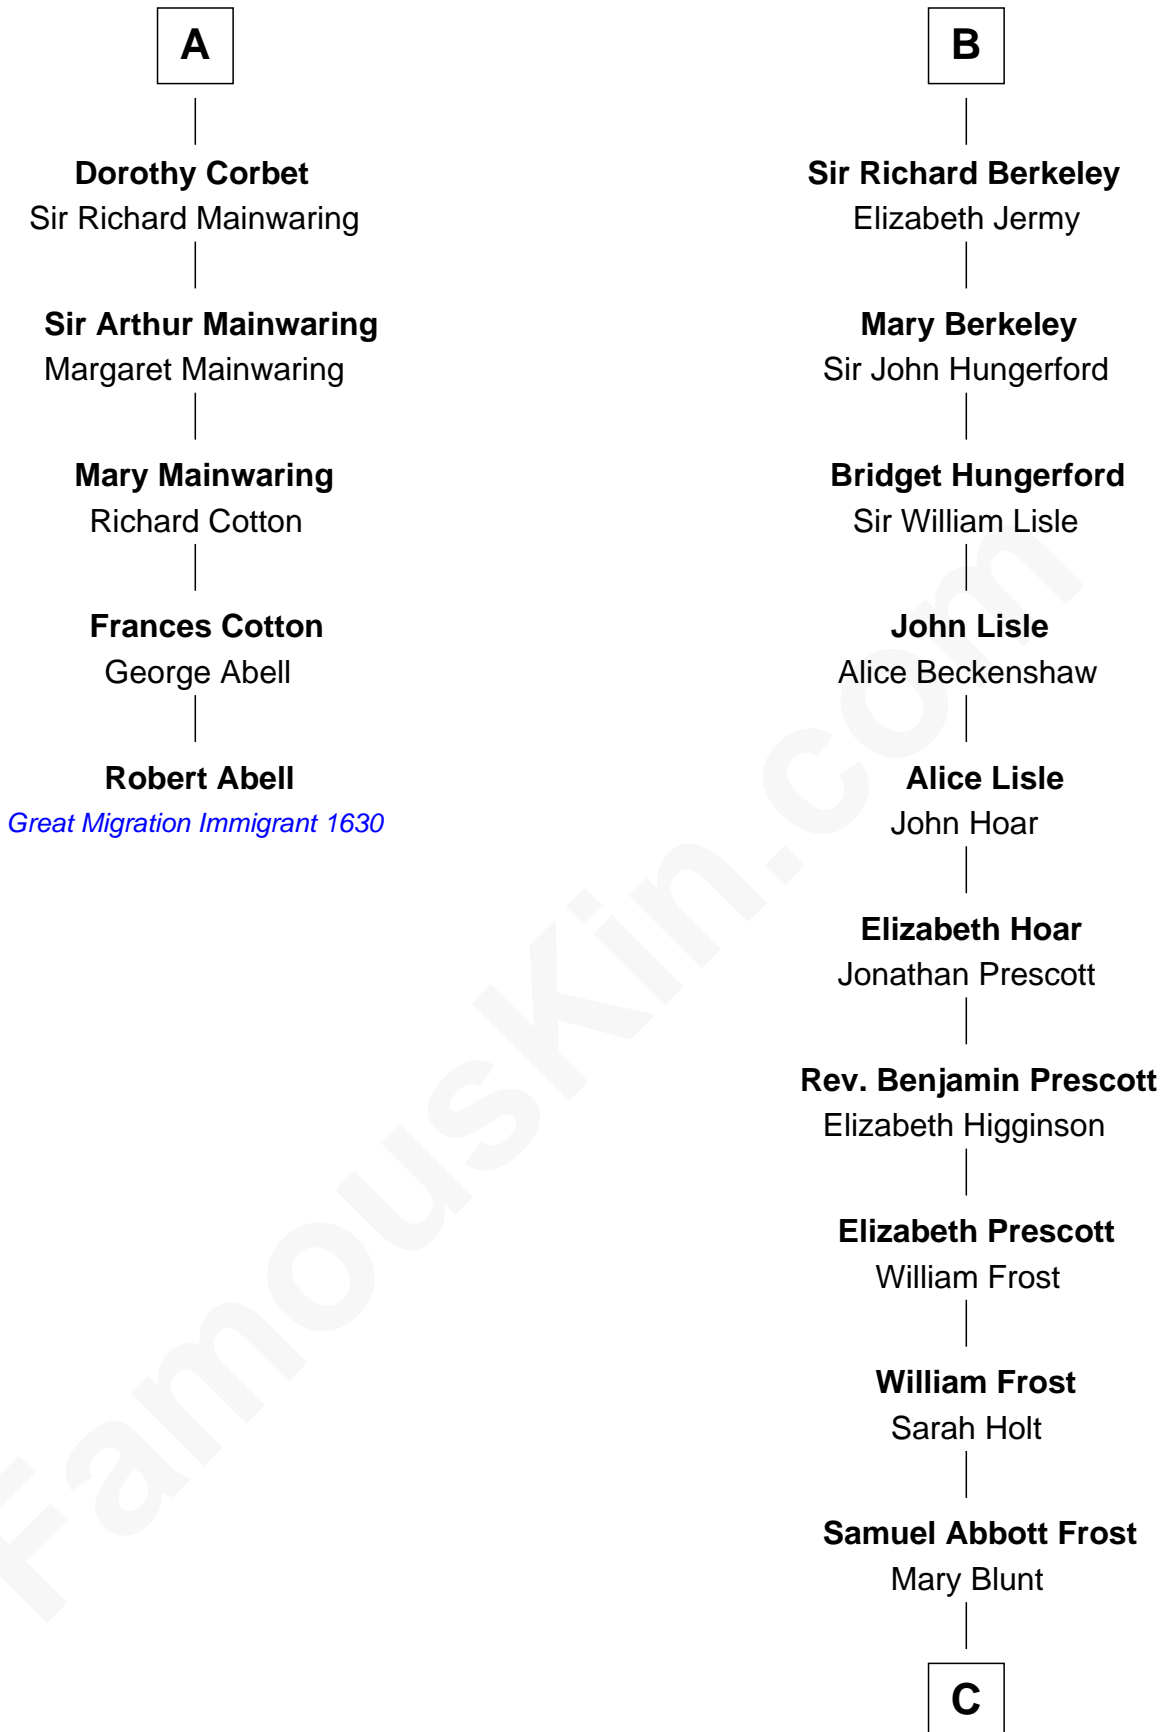

FamousKin.com Relationship Chart of

Robert Abell

(c1605 - 1663) Great Migration Immigrant 1630

11th cousin 8 times removed of

Robert Frost

Poet and Playwright

Ralph de Stafford

with wife
Margaret de Audley

Eleanor Aylesbury

Anne Ferrers

Sir Walter Devereux

Anne Stafford

Sir William Berkeley

Elizabeth Devereux

Sir Richard Corbet

Richard Berkeley

Elizabeth Conningsby

Sir Robert Corbet

Elizabeth Vernon

Sir John Berkeley

Isabel Dennis

A

B

C