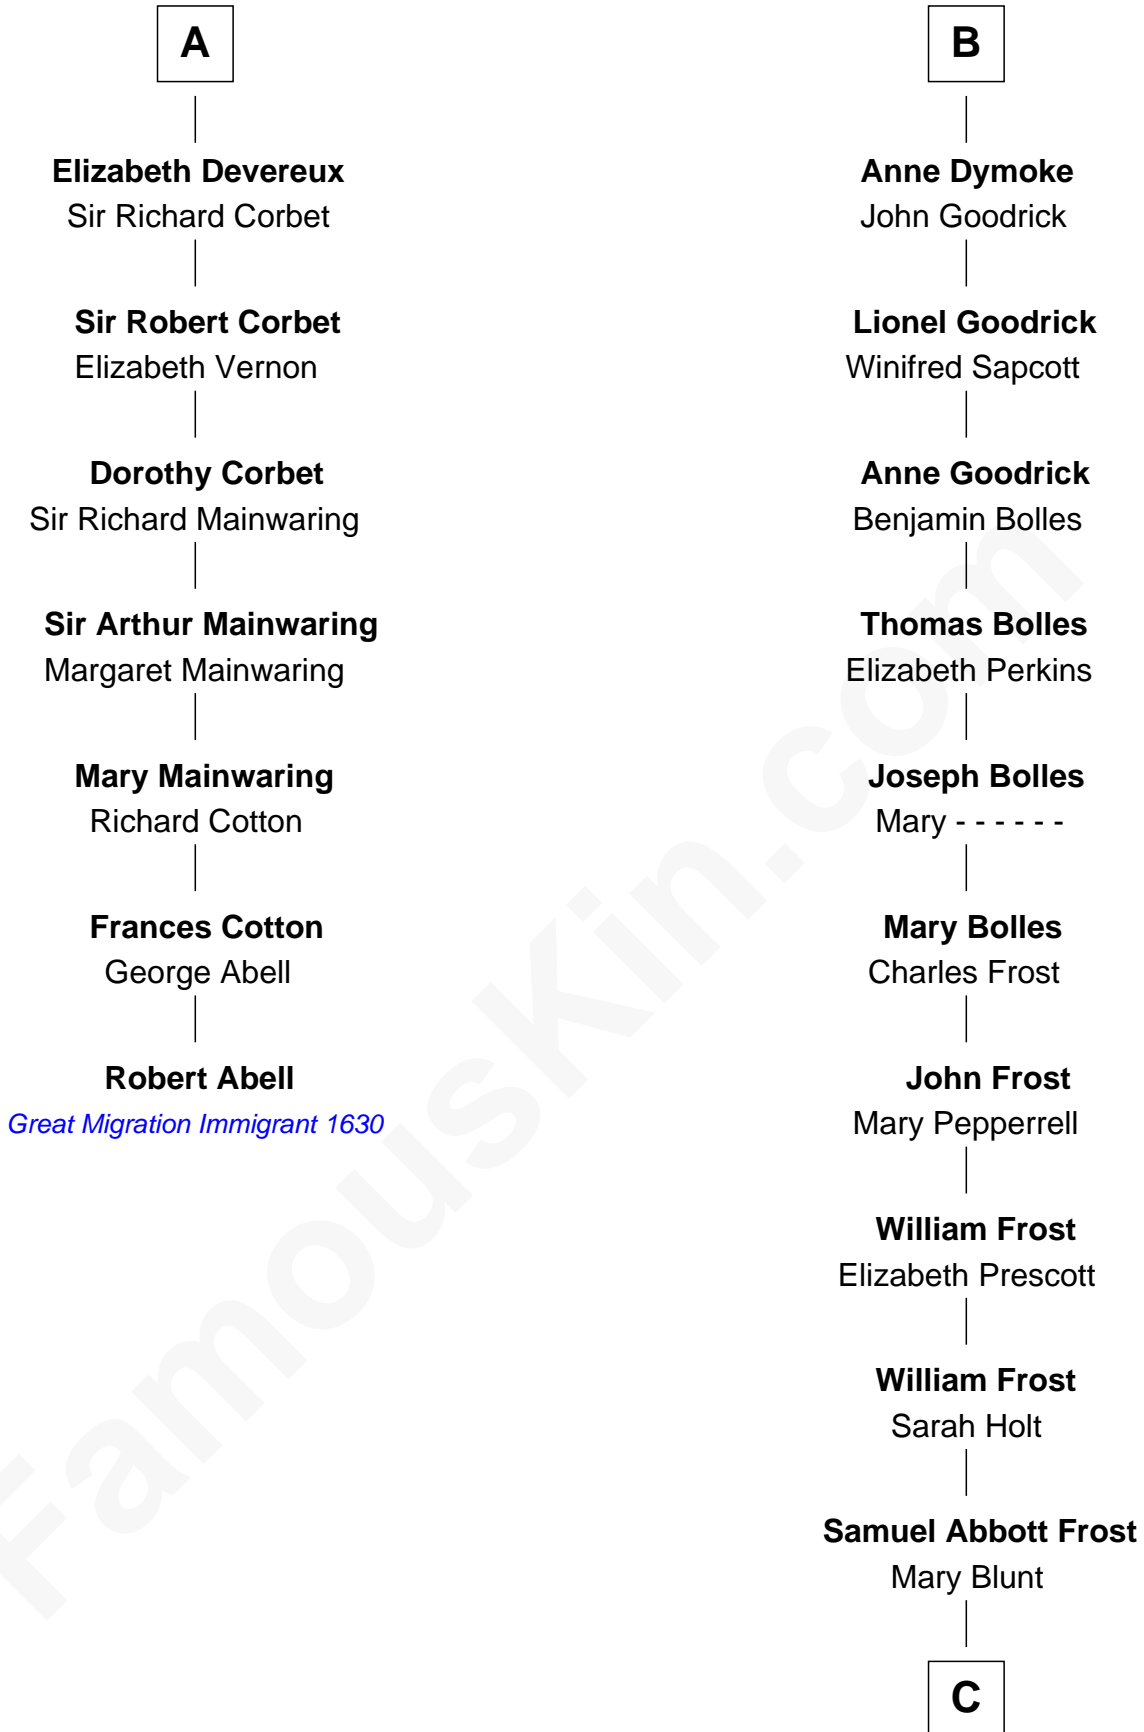

FamousKin.com Relationship Chart of

Robert Abell

(c1605 - 1663) *Great Migration Immigrant 1630*

13th cousin 6 times removed of

Robert Frost

Poet and Playwright

Sir Hugh I de Audley

Iseult de Mortimer