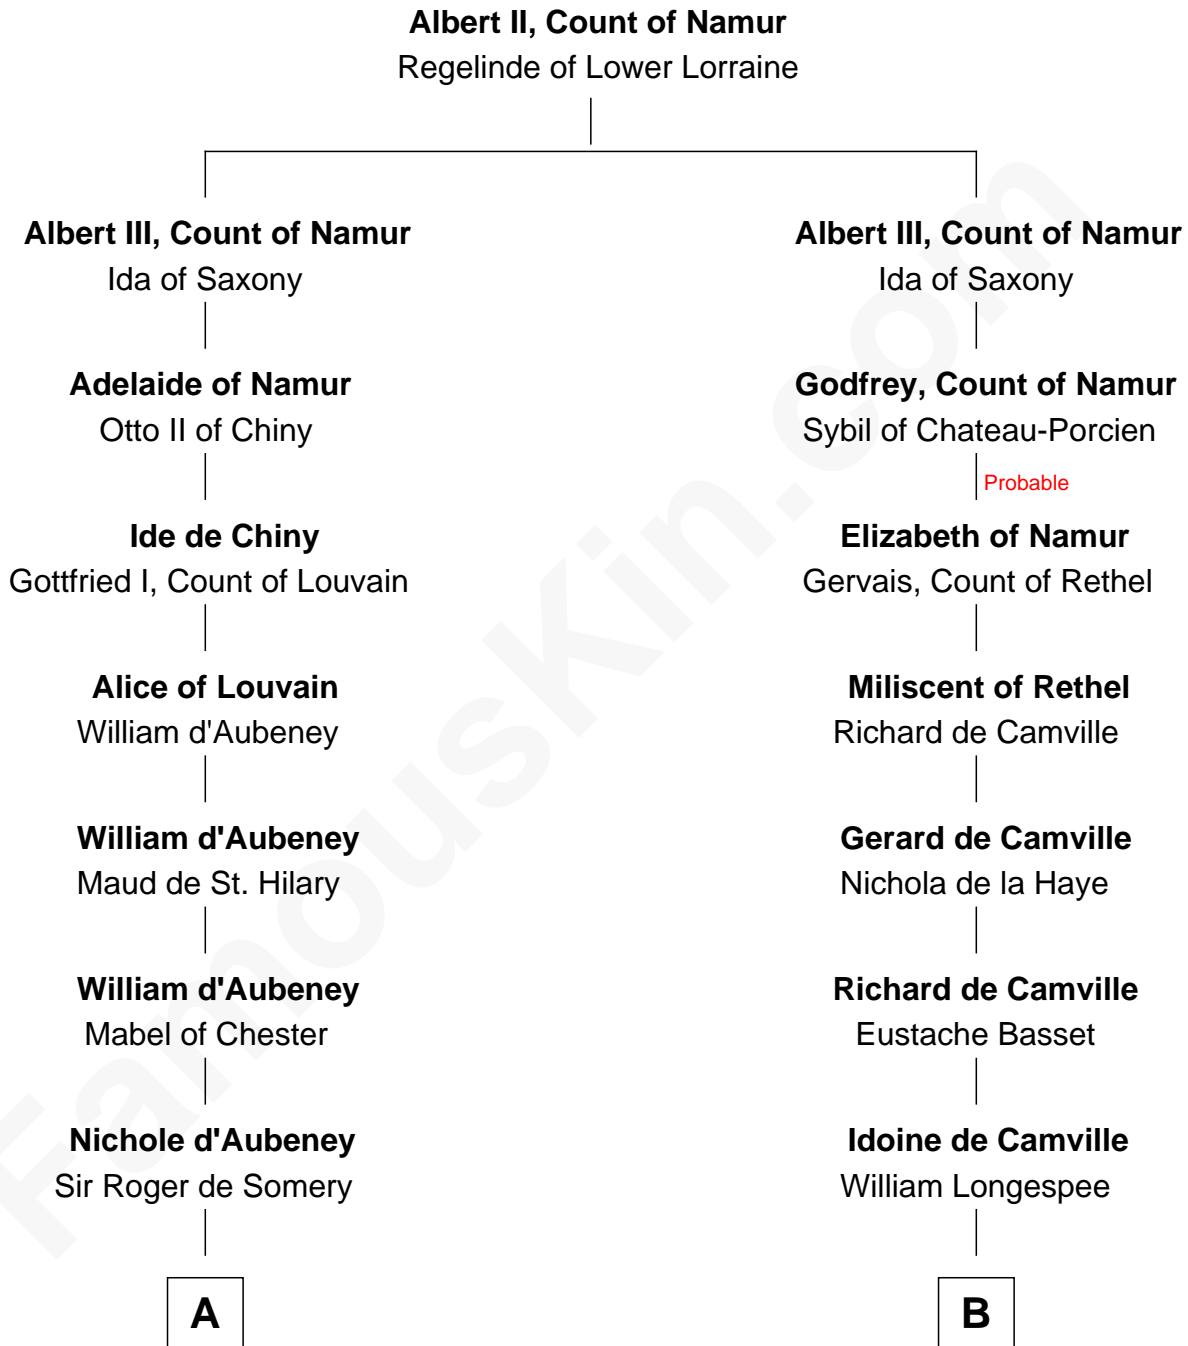

FamousKin.com Relationship Chart of

Robert Abell

(c1605 - 1663) Great Migration Immigrant 1630

19th cousin 1 time removed of

Joseph Bolles

(c1608 - 1678) Great Migration Immigrant 1639

C

|
Mary Mainwaring

Richard Cotton

|
Frances Cotton

George Abell

|
Robert Abell

Great Migration Immigrant 1630

D

|
Lionel Goodrick

Winifred Sapcott

|
Anne Goodrick

Benjamin Bolles

|
Thomas Bolles

Elizabeth Perkins

|
Joseph Bolles

Great Migration Immigrant 1639