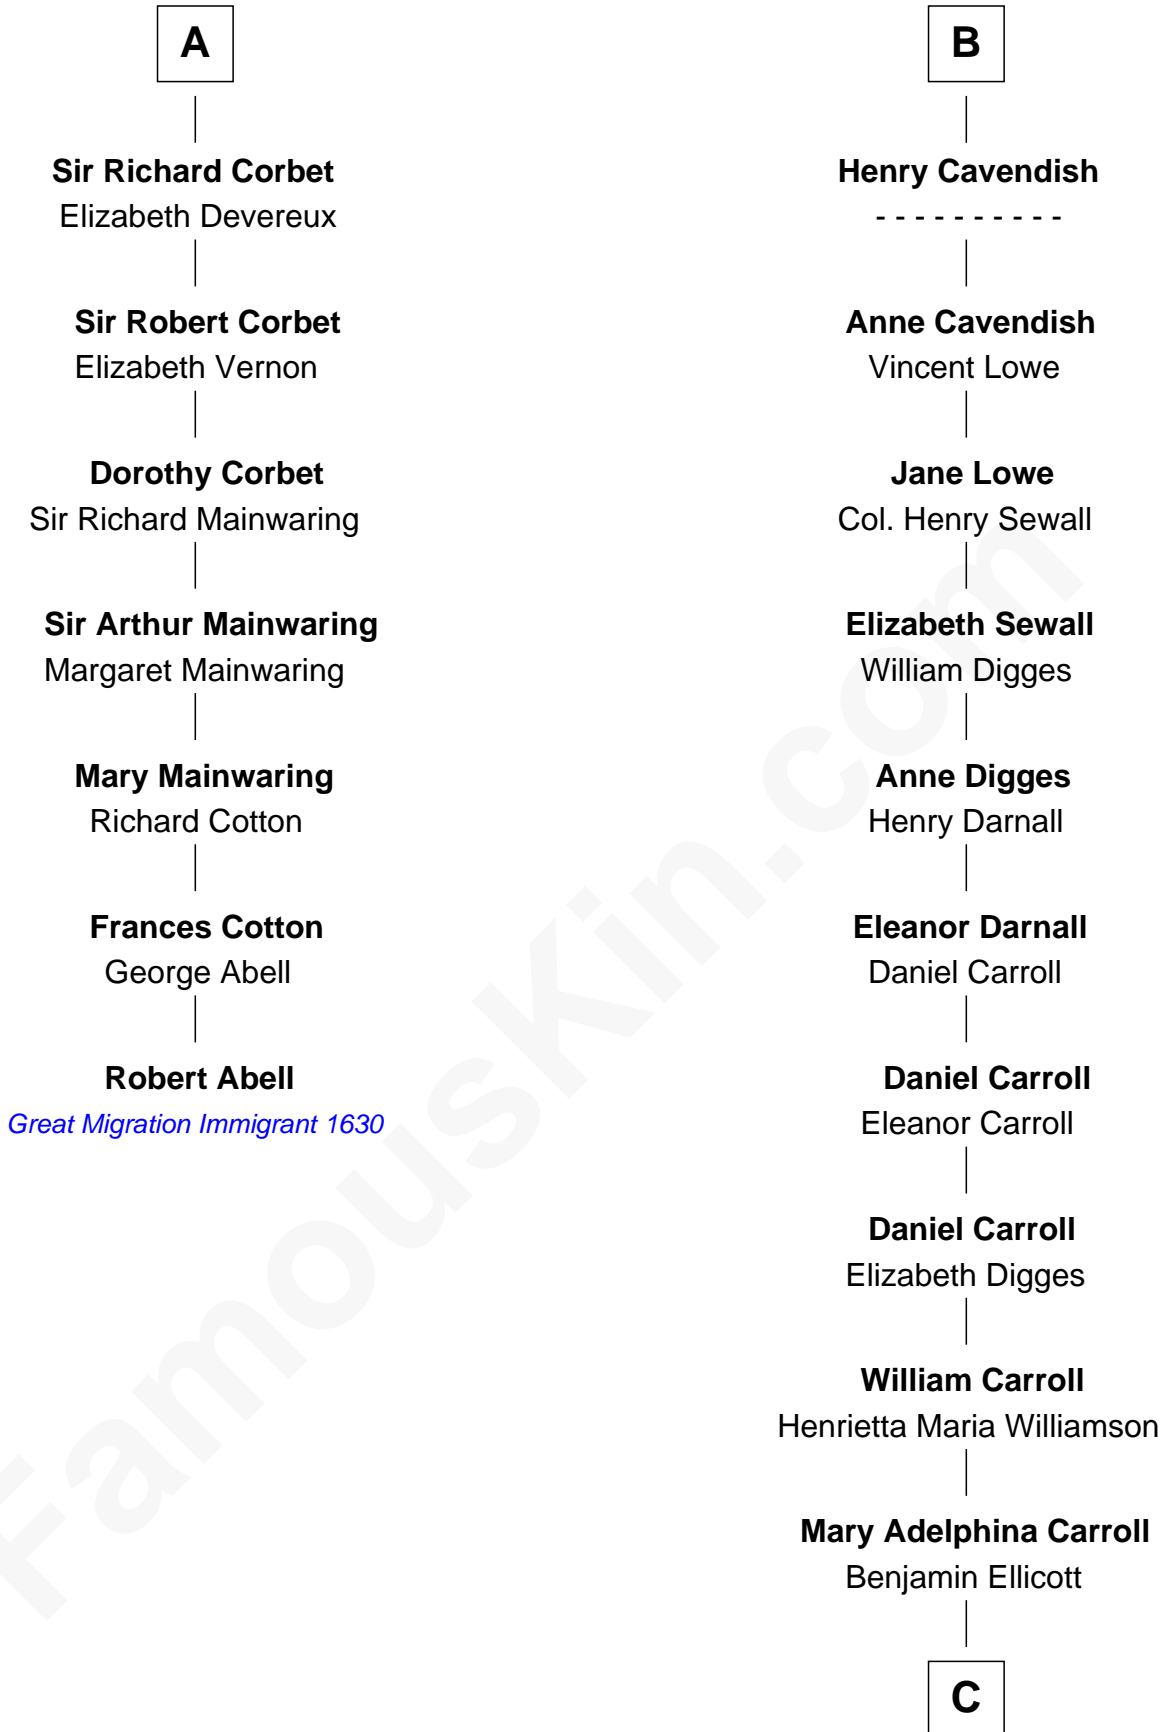

FamousKin.com Relationship Chart of

Robert Abell

(c1605 - 1663) Great Migration Immigrant 1630

13th cousin 7 times removed of

Mike Castle

69th Governor of Delaware

Sir Gilbert Talbot

Pernel le Boteler

Elizabeth Talbot

Sir Henry de Grey

Richard Grey

Blanche de la Vache

Alice Grey

Sir William Burley

Elizabeth Burley

Sir John Hopton

Ankaret le Strange

Mary Talbot

Sir Thomas Greene

Sir Thomas Greene

Marine Bellers

Anne Greene

Sir Thomas Pinchbeck

Elizabeth Pinchbeck

John Hardwick

John Hardwick

Elizabeth Leeke

Elizabeth Hardwick

Sir William Cavendish

B

C

Henrietta Maria Ellicott