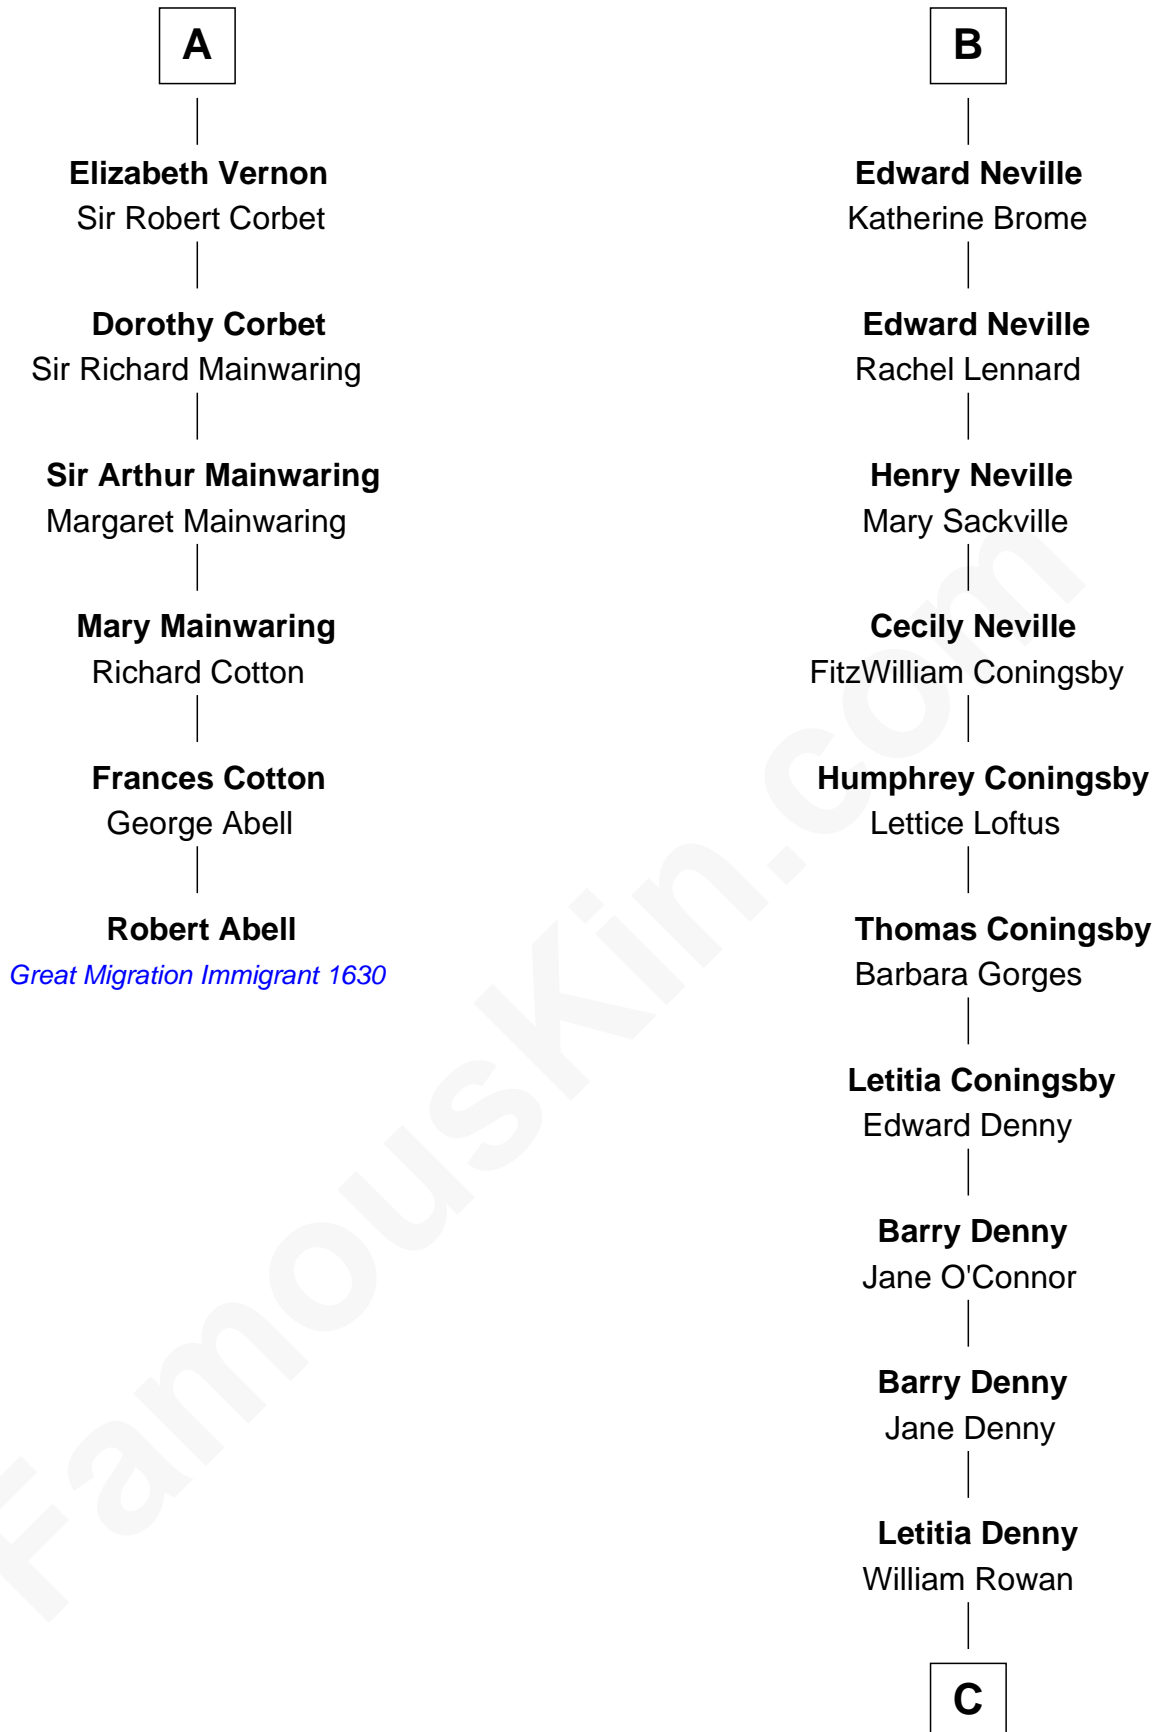

# FamousKin.com Relationship Chart of

**Robert Abell**

(c1605 - 1663) Great Migration Immigrant 1630

12th cousin 8 times removed of

**Anthony West**

Novelist and writer for the New Yorker

**C**

**Arabella Rowan**

Charles George Fairfield

**Charles Fairfield**

Isabella Campbell Mackenzie

**Cicily Isabel Fairfield**

Herbert George Wells

**Anthony West**

*British Novelist*

FamousKin.com