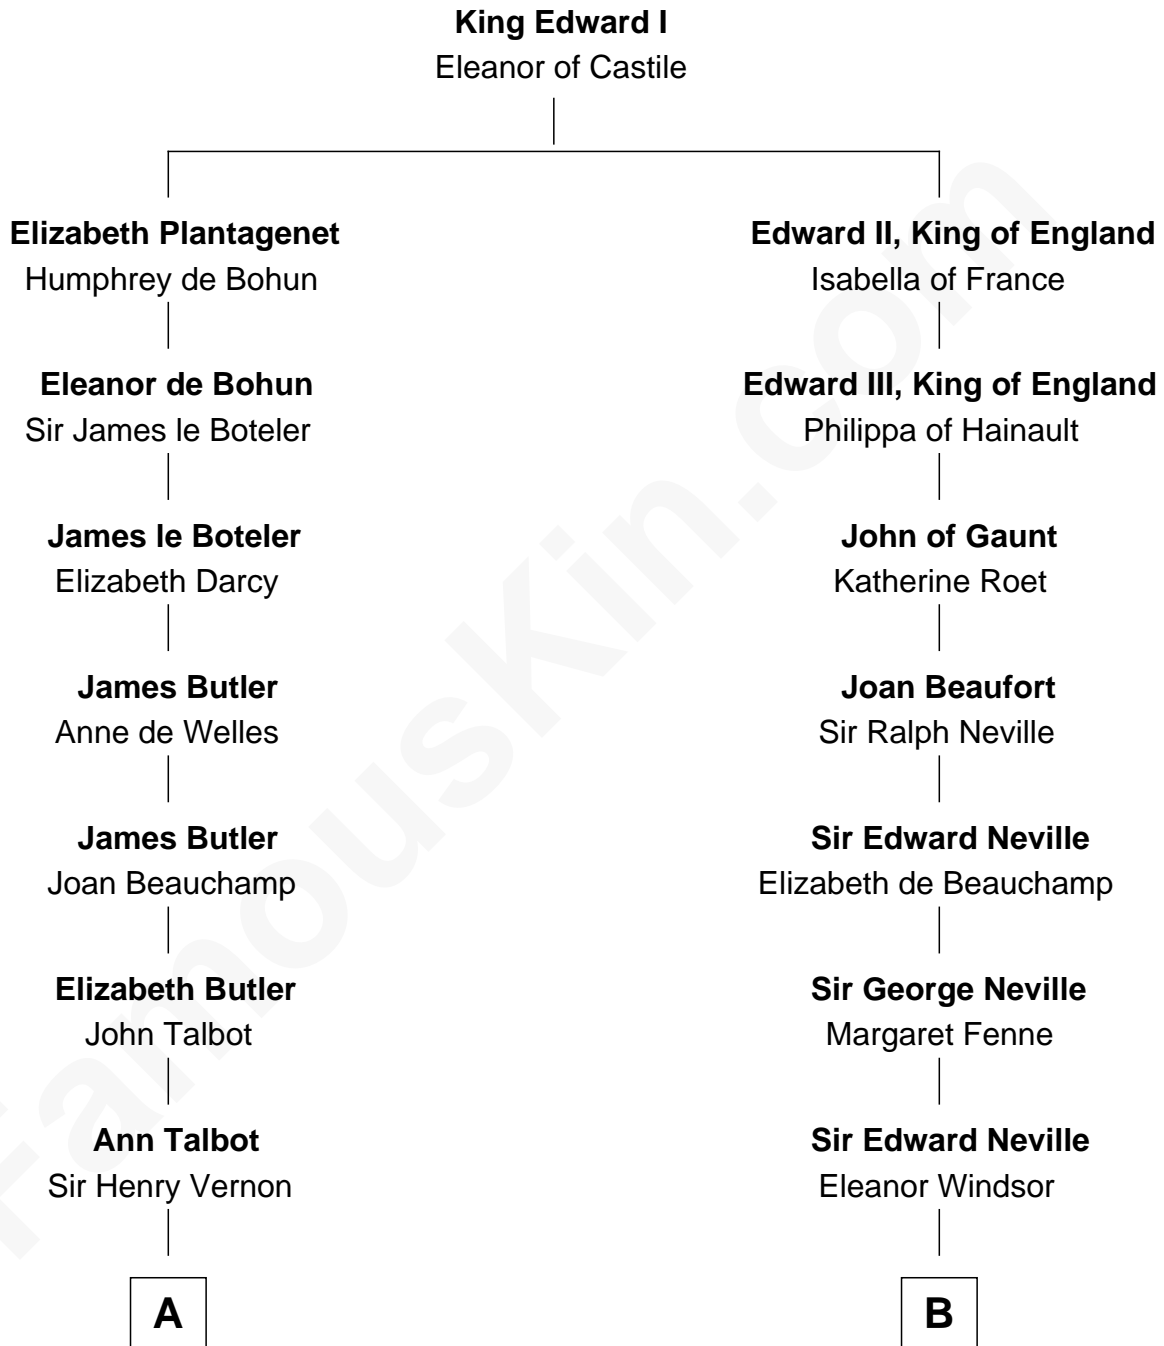

# FamousKin.com Relationship Chart of

**Robert Abell**

(c1605 - 1663) Great Migration Immigrant 1630

12th cousin 8 times removed of

**Anthony West**

Novelist and writer for the New Yorker

**C**

**Arabella Rowan**

Charles George Fairfield

**Charles Fairfield**

Isabella Campbell Mackenzie

**Cicily Isabel Fairfield**

Herbert George Wells

**Anthony West**

*British Novelist*

FamousKin.com