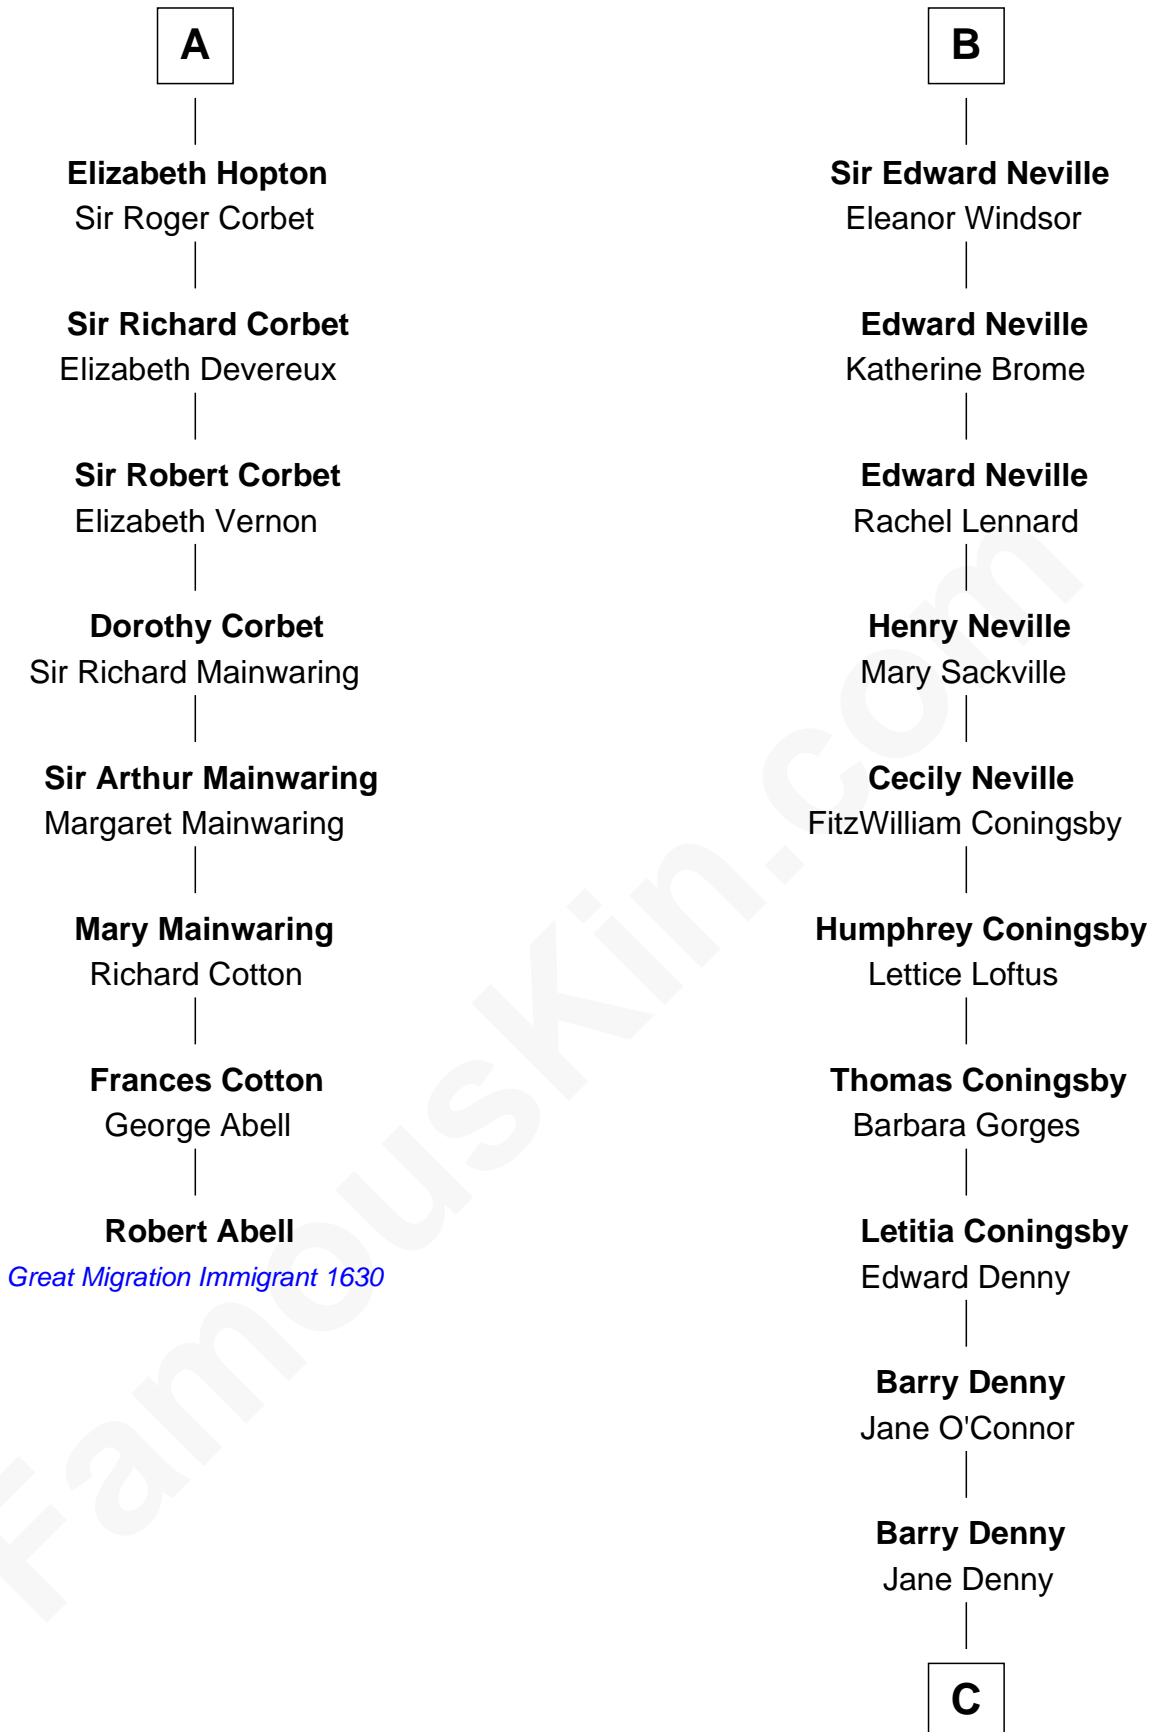

FamousKin.com
Relationship Chart of
Robert Abell

(c1605 - 1663) Great Migration Immigrant 1630

14th cousin 7 times removed of

Anthony West

Novelist and writer for the New Yorker

Philip III, King of France

with wife
Maria of Brabant

with wife
Isabella of Aragon

Margaret of France
 Edward I, King of England

King Philip IV of France
 Joan of Navarre

Thomas of Brotherton
 Alice de Hales

Isabella of France
 Edward II, King of England

Margaret Plantagenet
 John de Segrave

Edward III, King of England
 Philippa of Hainault

Elizabeth de Segrave
 John de Mowbray

John of Gaunt
 Katherine Roet

Margaret Mowbray
 Sir Reginald Lucy

Joan Beaufort
 Sir Ralph Neville

Sir Walter Lucy
 Eleanor L'Arcedeckne

Sir Edward Neville
 Elizabeth de Beauchamp

Eleanor Lucy
 Sir Thomas Hopton

Sir George Neville
 Margaret Fenne

A

B

C

—
Letitia Denny

William Rowan