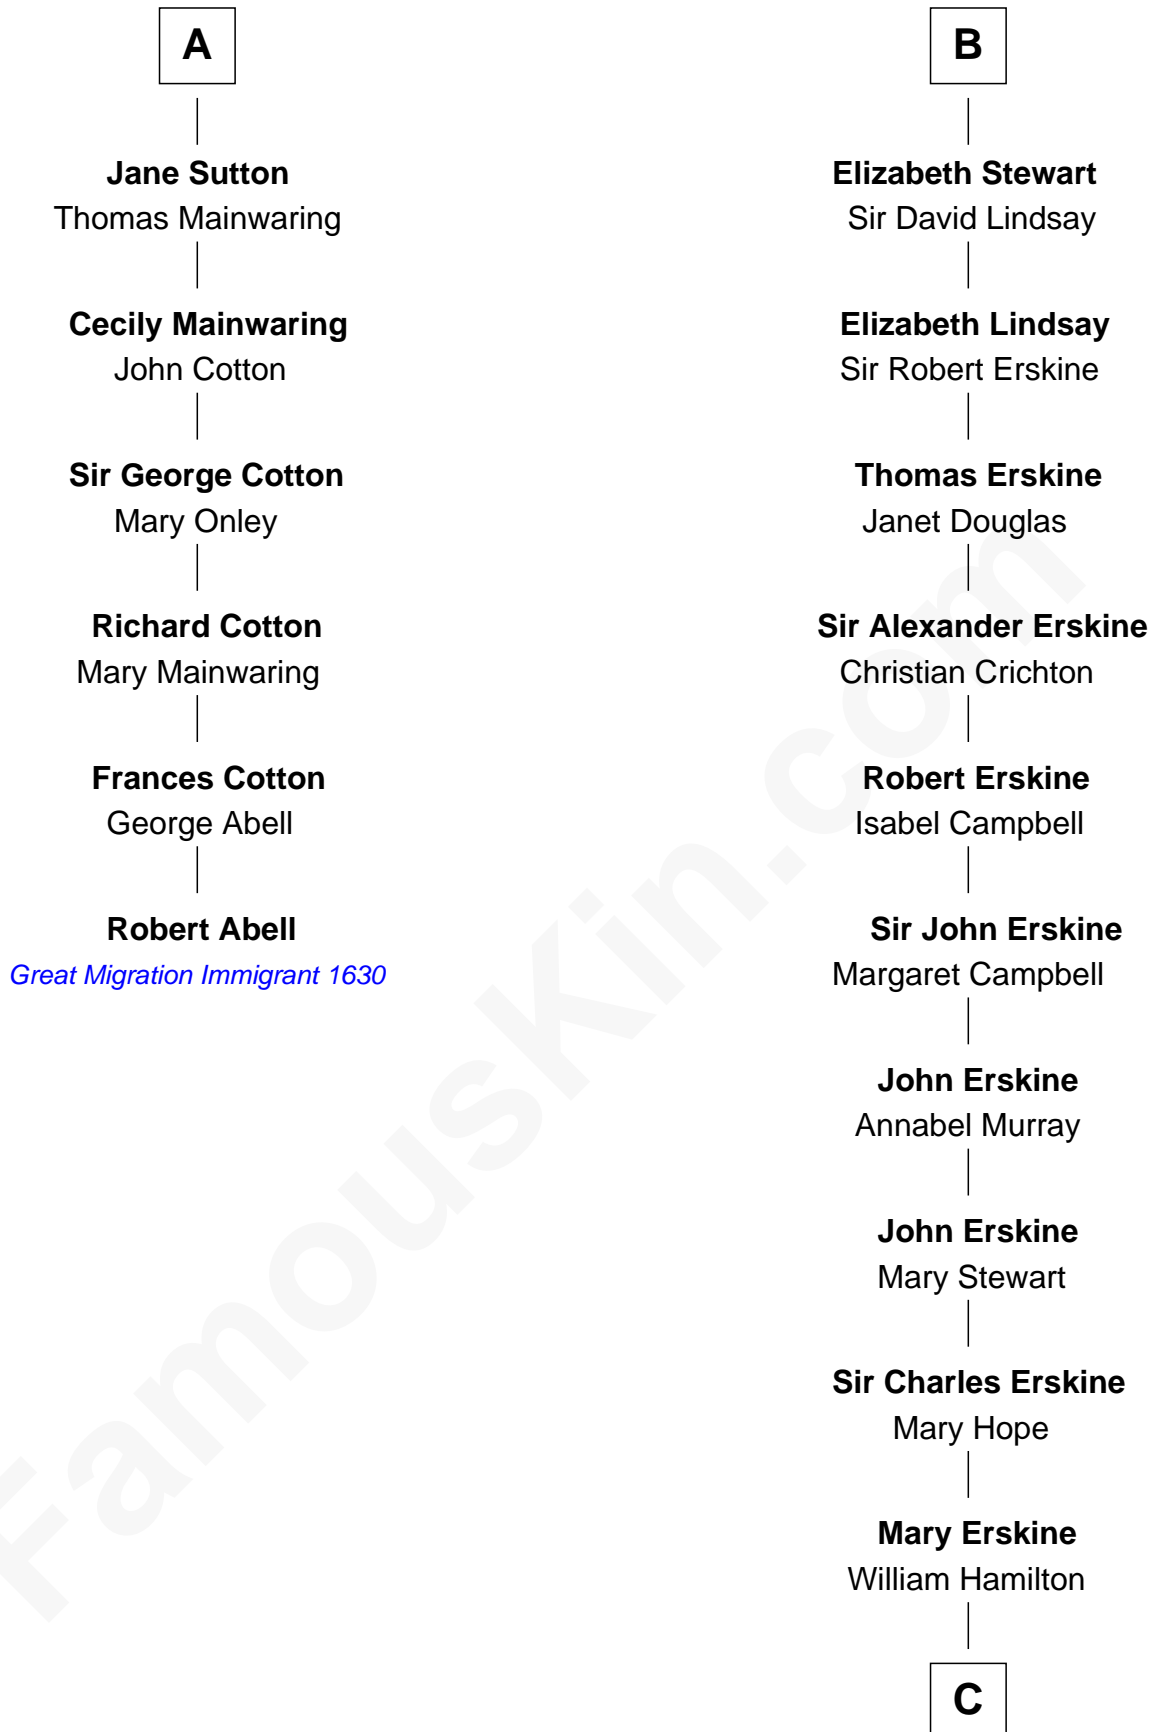

# FamousKin.com Relationship Chart of

**Robert Abell**

(c1605 - 1663) Great Migration Immigrant 1630

12th cousin 6 times removed of

**Major John Pitcairn**

British Commander at Battle of Lexington

**Hugh de Kevelioc**  
Bertrade de Montfort

**Agnes of Chester**  
Sir William de Ferrers

**Sir William de Ferrers**  
Margaret de Quincy

**Joan de Ferrers**  
Sir Thomas de Berkeley

**Sir Maurice de Berkeley**  
Eve la Zouche

**Thomas de Berkeley**  
Katherine de Clyvedon

**Sir John Berkeley**  
Elizabeth Betteshorne

**Elizabeth Berkeley**  
Sir John Sutton

**A**

**Maud of Chester**  
David of Huntingdon

**Isabella of Huntingdon**  
Robert de Bruce

**Robert de Bruce**  
Isabella de Clare

**Sir Robert de Brus**  
Marjorie of Carrick

**Robert I, King of Scotland**  
Isabella of Mar

**Marjorie Bruce**  
Walter Stewart

**Robert II, King of Scotland**  
Euphemia of Ross

**B**

**C**

**Katherine Hamilton**