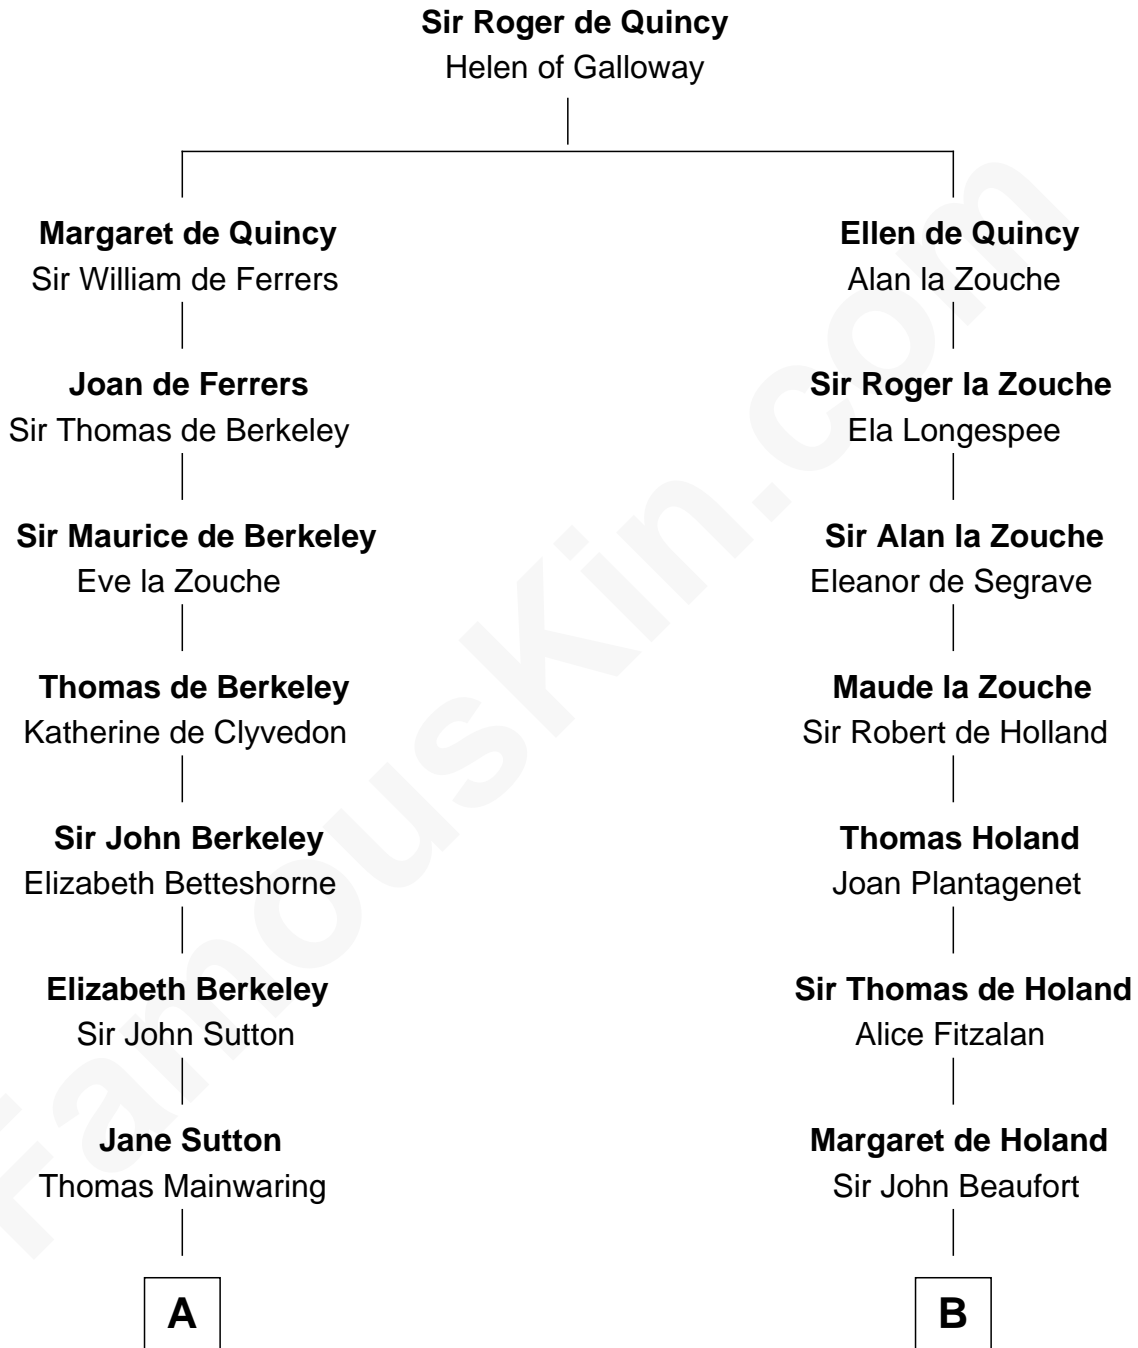

FamousKin.com

Relationship Chart of

Robert Abell

(c1605 - 1663) Great Migration Immigrant 1630

11th cousin 5 times removed of

Major John Pitcairn

British Commander at Battle of Lexington

A

Cecily Mainwaring

John Cotton

Sir George Cotton

Mary Onley

Richard Cotton

Mary Mainwaring

Frances Cotton

George Abell

Robert Abell

Great Migration Immigrant 1630

B

Joan Beaufort

Sir James Stewart

John Stewart

Eleanor Sinclair

Margaret Stewart