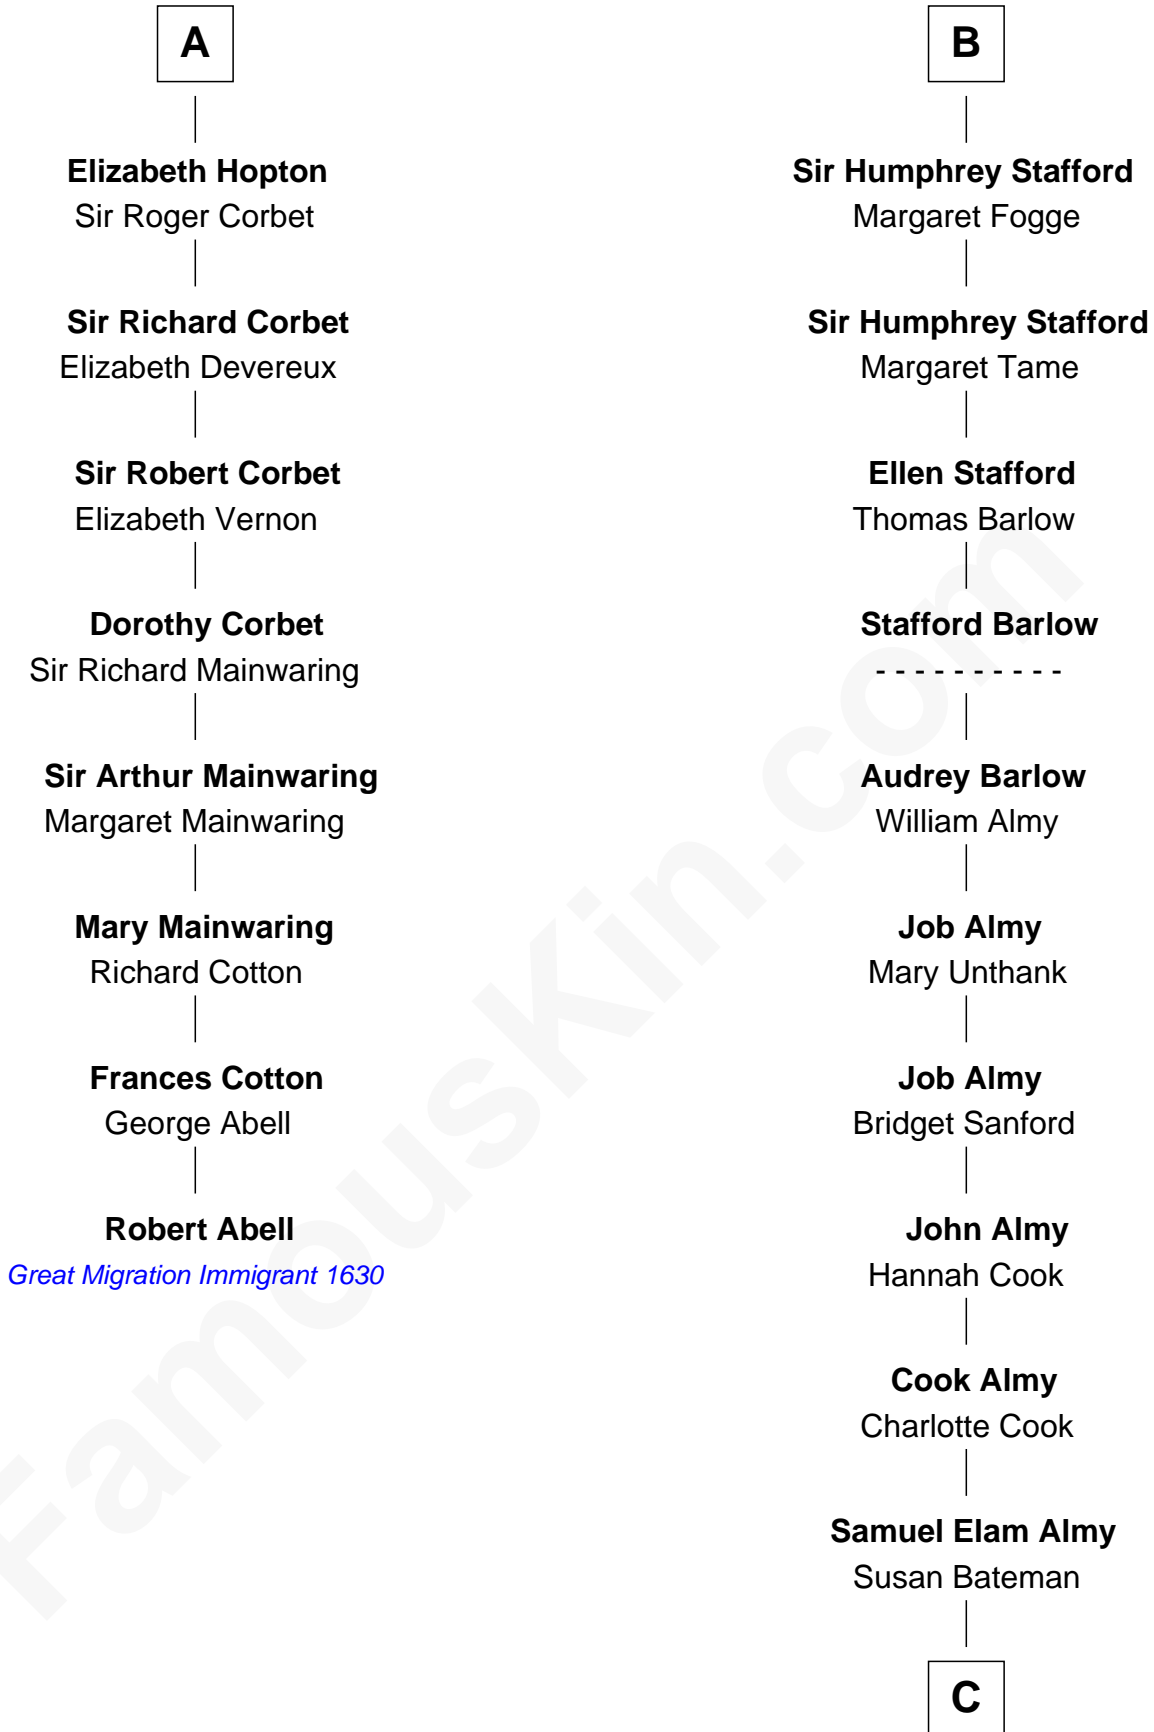

FamousKin.com Relationship Chart of

Robert Abell

(c1605 - 1663) *Great Migration Immigrant 1630*

14th cousin 6 times removed of

Marilyn Monroe

Actress, Model, and Singer

John de Botetourte

Maud FitzThomas

C

—
Susan Bateman Almy
Charles Adams Gifford

—
Frederick Almy Gifford
Elizabeth Easton Tennant

—
Charles Stanley Gifford
Gladys Pearl Monroe

—
Marilyn Monroe
Actress, Model, and Singer

FamousKin.com