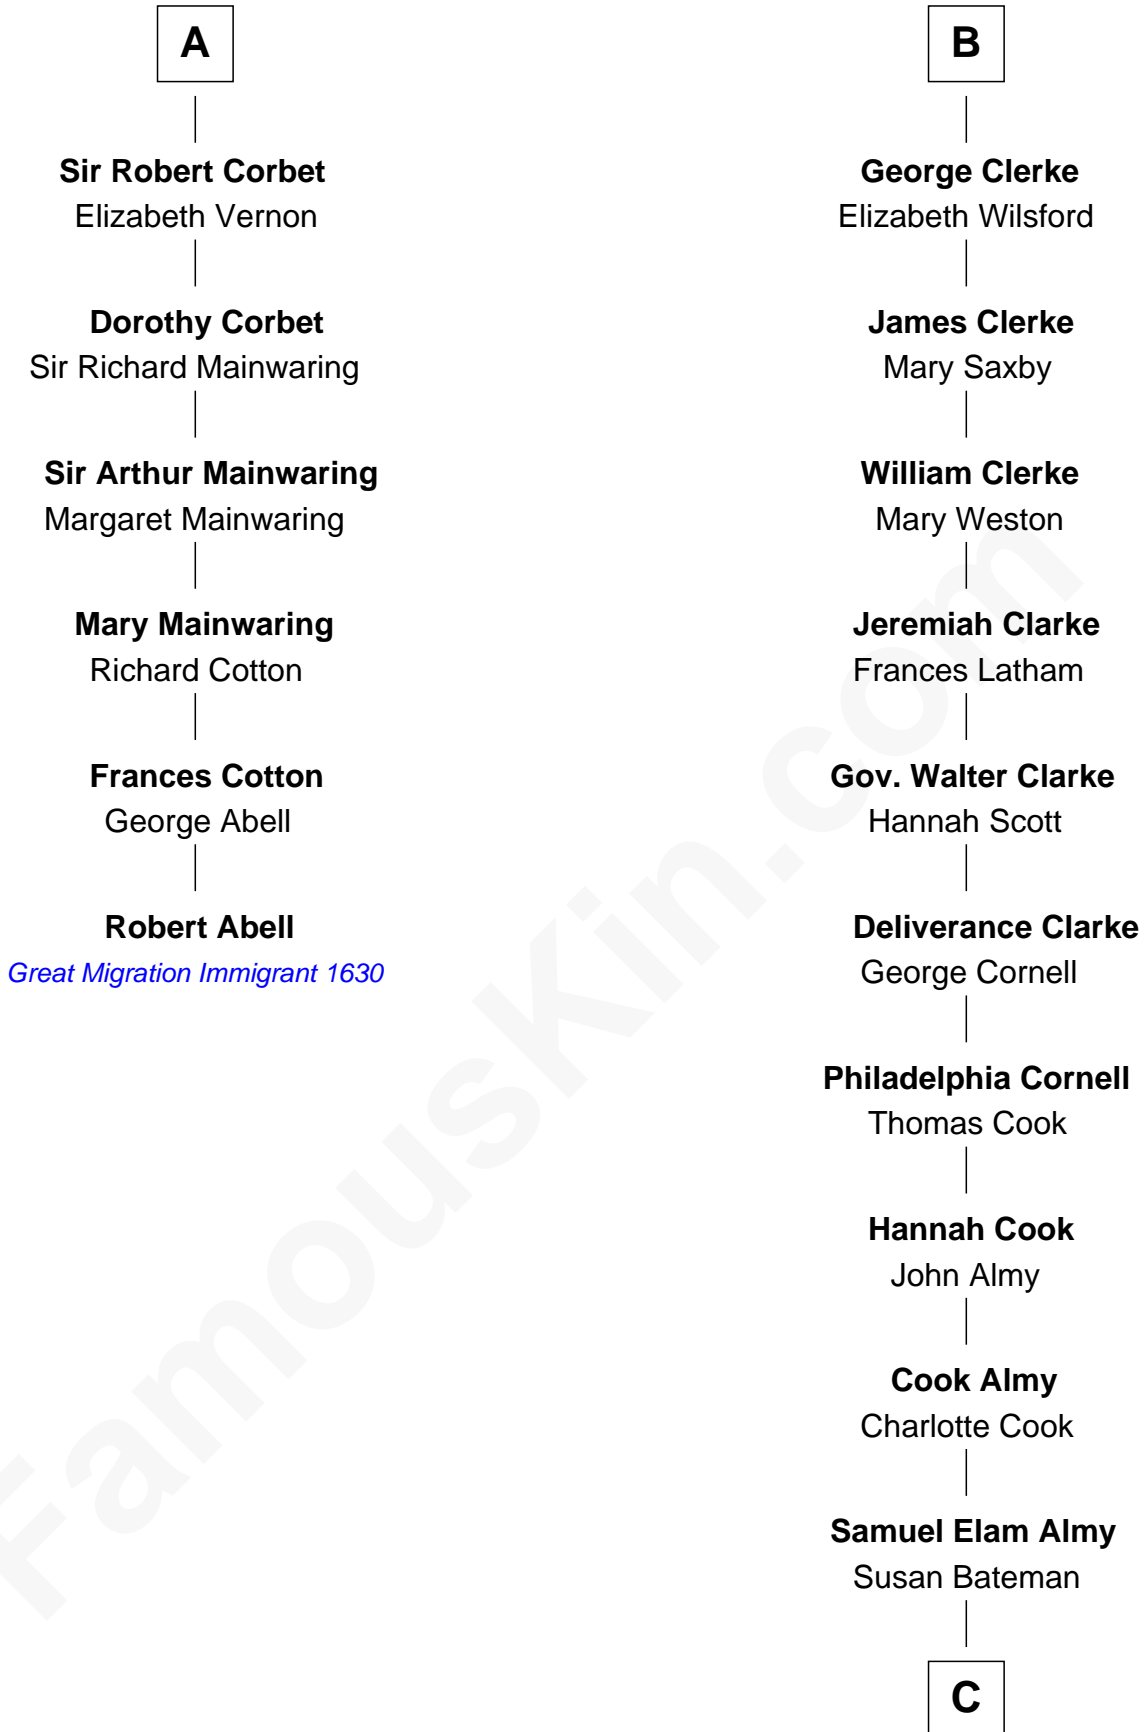

FamousKin.com

Relationship Chart of

Robert Abell

(c1605 - 1663) Great Migration Immigrant 1630

12th cousin 8 times removed of

Marilyn Monroe

Actress, Model, and Singer

Sir Thebaud de Verdun

Sir William Ferrers

Philippa Clifford

Sir Walter Devereux

Elizabeth Merbery

Sir Thomas Ferrers

Elizabeth Freville

Sir Walter Devereux

Anne Ferrers

Sir Henry Ferrers

Margaret Heckstall

Elizabeth Devereux

Sir Richard Corbet

Elizabeth Ferrers

James Clerke

A

B

C

—
Susan Bateman Almy
Charles Adams Gifford

—
Frederick Almy Gifford
Elizabeth Easton Tennant

—
Charles Stanley Gifford
Gladys Pearl Monroe

—
Marilyn Monroe
Actress, Model, and Singer

FamousKin.com