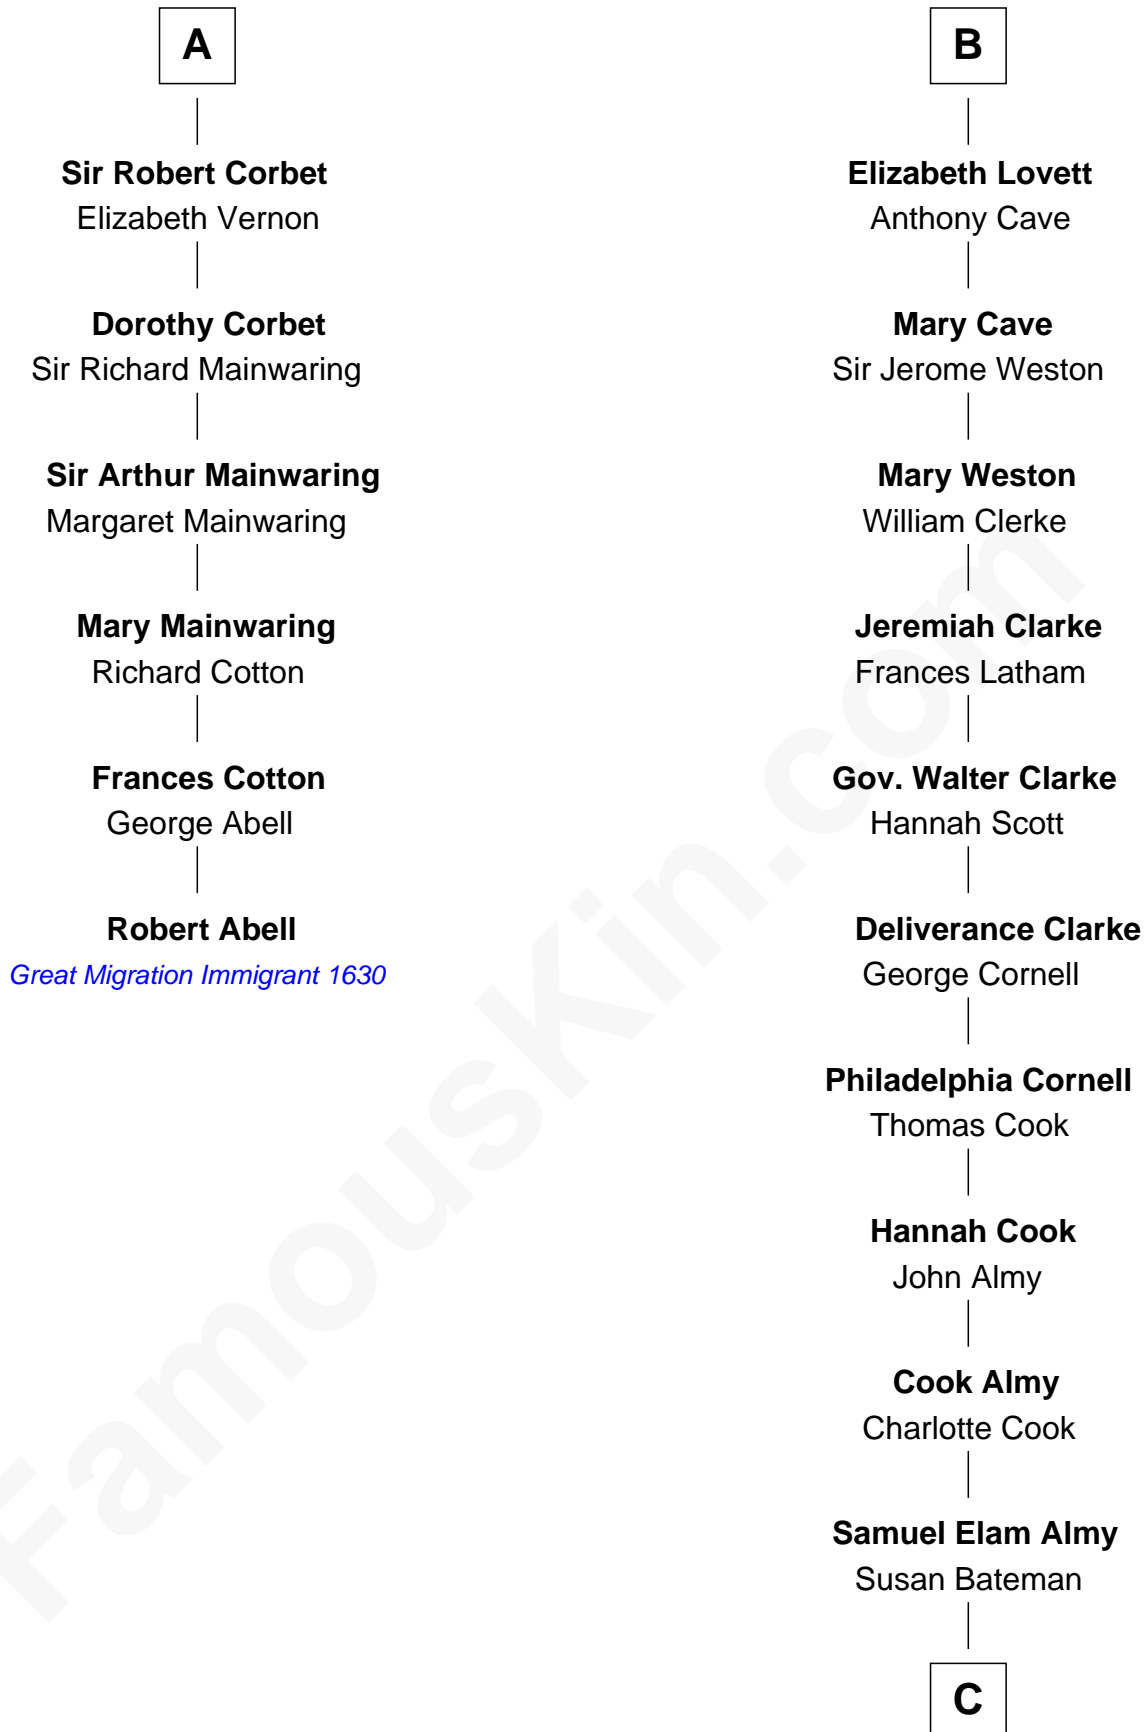

FamousKin.com Relationship Chart of

Robert Abell

(c1605 - 1663) Great Migration Immigrant 1630

12th cousin 8 times removed of

Marilyn Monroe

Actress, Model, and Singer

C

—
Susan Bateman Almy

Charles Adams Gifford

—
Frederick Almy Gifford

Elizabeth Easton Tennant

—
Charles Stanley Gifford

Gladys Pearl Monroe

—
Marilyn Monroe

Actress, Model, and Singer

FamousKin.com