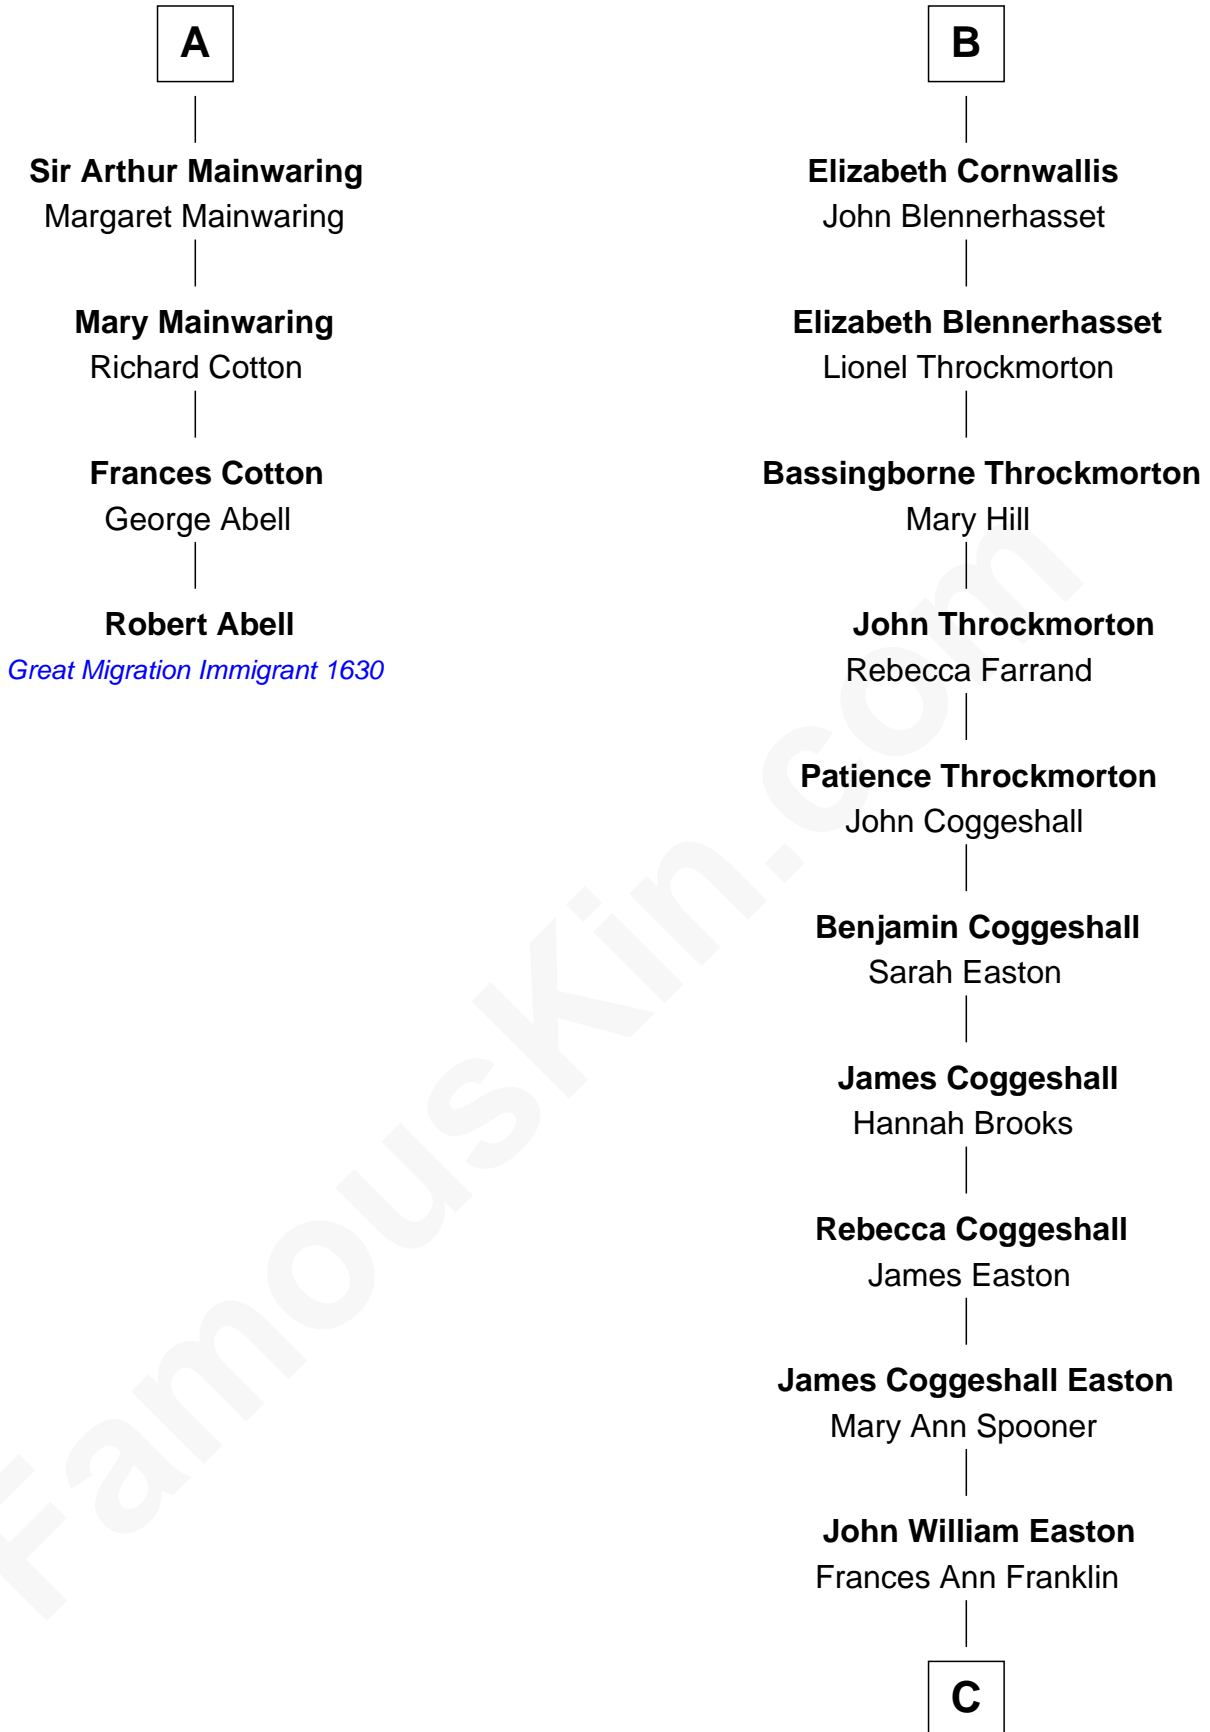

# FamousKin.com Relationship Chart of

**Robert Abell**

(c1605 - 1663) Great Migration Immigrant 1630

10th cousin 10 times removed of

**Marilyn Monroe**

Actress, Model, and Singer

**Richard Fitzalan**

*with wife*  
*Eleanor Plantagenet*

**Joan Beauchamp**  
James Butler

**Philippa Sergeaux**  
Sir Robert Pashley

**Elizabeth Butler**  
John Talbot

**Anne Pashley**  
Edward Tyrrell

**Ann Talbot**  
Sir Henry Vernon

**Philippa Tyrrell**  
Thomas Cornwallis

**Elizabeth Vernon**  
Sir Robert Corbet

**Sir William Cornwallis**  
Elizabeth Stanford

**Dorothy Corbet**  
Sir Richard Mainwaring

**Sir John Cornwallis**  
Mary Sulyard

**A**

**B**

**C**

—  
**Elizabeth Cutting Easton**

William Congdon Tennant

—  
**Elizabeth Easton Tennant**

Frederick Almy Gifford

—  
**Charles Stanley Gifford**

Gladys Pearl Monroe

—  
**Marilyn Monroe**

*Actress, Model, and Singer*

FamousKin.com