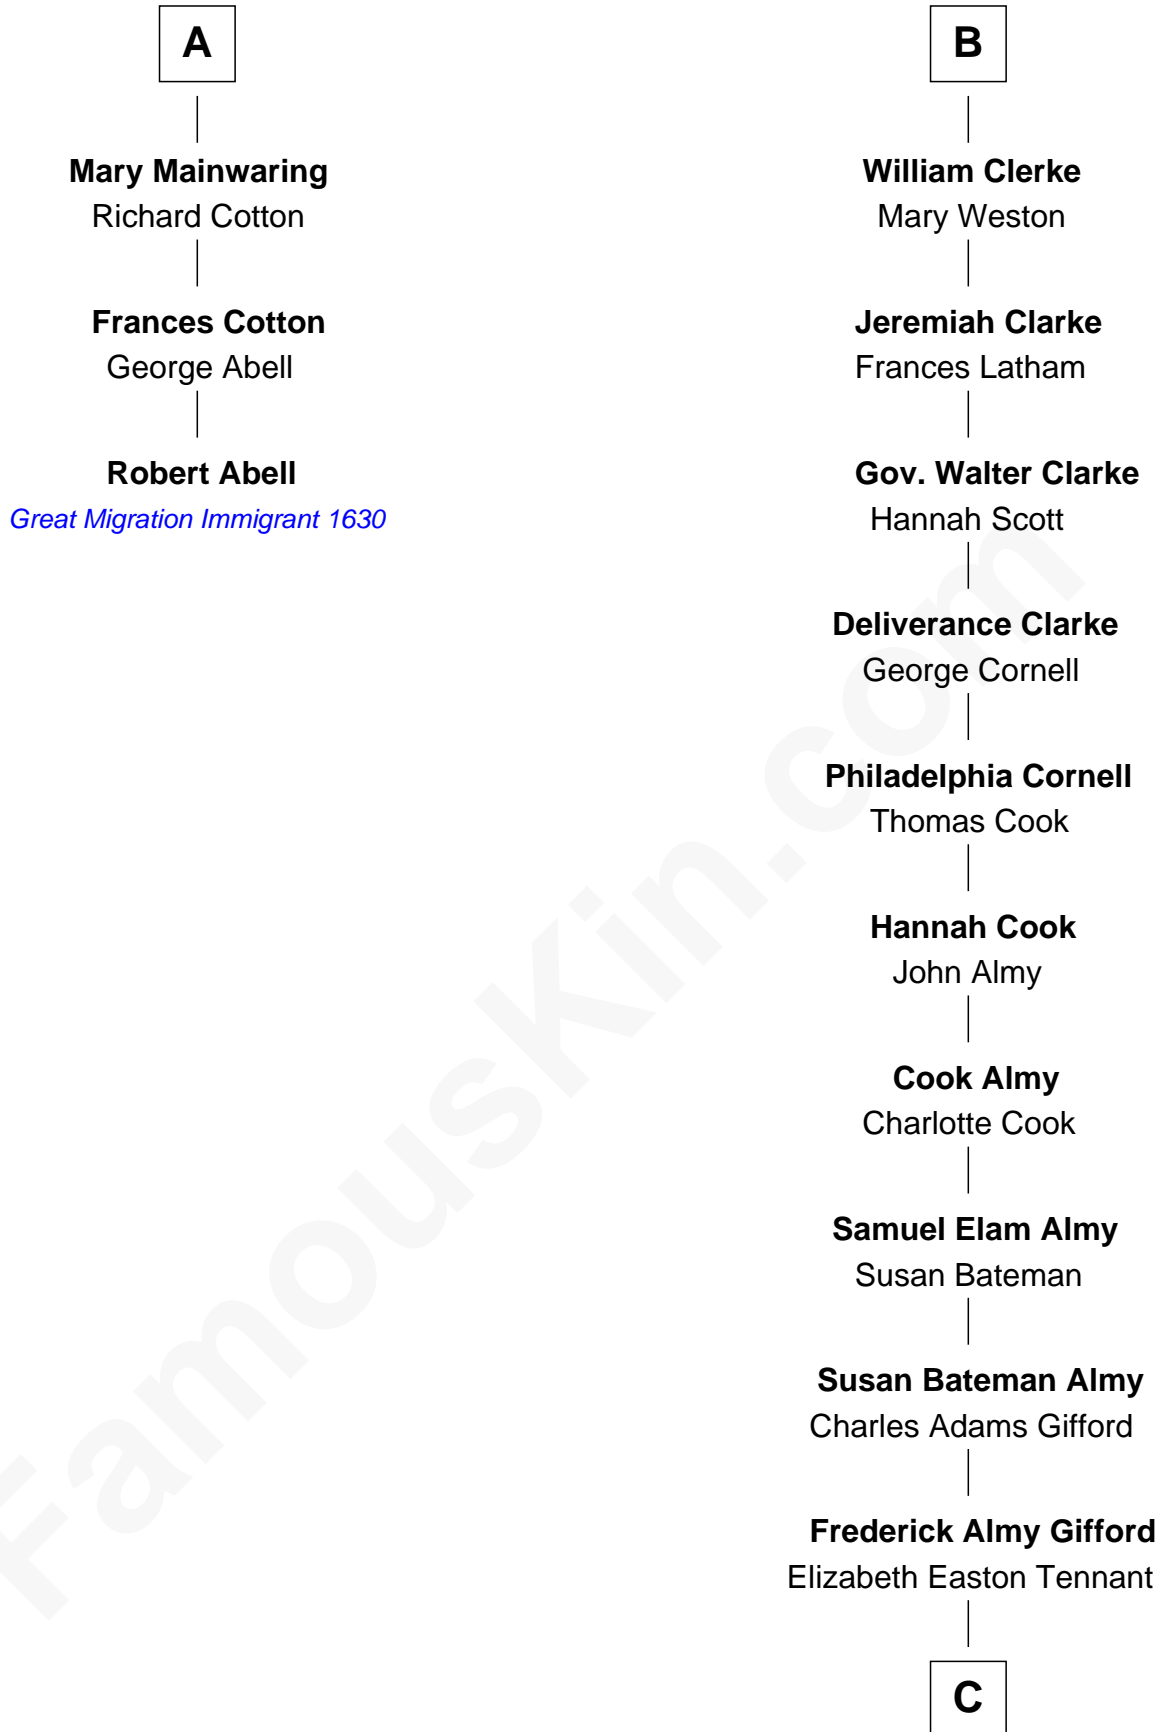

# FamousKin.com Relationship Chart of

**Robert Abell**

(c1605 - 1663) Great Migration Immigrant 1630

9th cousin 9 times removed of

**Marilyn Monroe**

Actress, Model, and Singer

**John de Welles**

Maud de Roos

**Elizabeth Vernon**

Sir Robert Corbet

**Dorothy Corbet**

Sir Richard Mainwaring

**Sir Arthur Mainwaring**

Margaret Mainwaring

**A**

**Margery de Welles**

James Clerke

**George Clerke**

Elizabeth Wilsford

**James Clerke**

Mary Saxby

**B**

**C**

**Charles Stanley Gifford**

Gladys Pearl Monroe

**Marilyn Monroe**

*Actress, Model, and Singer*

FamousKin.com