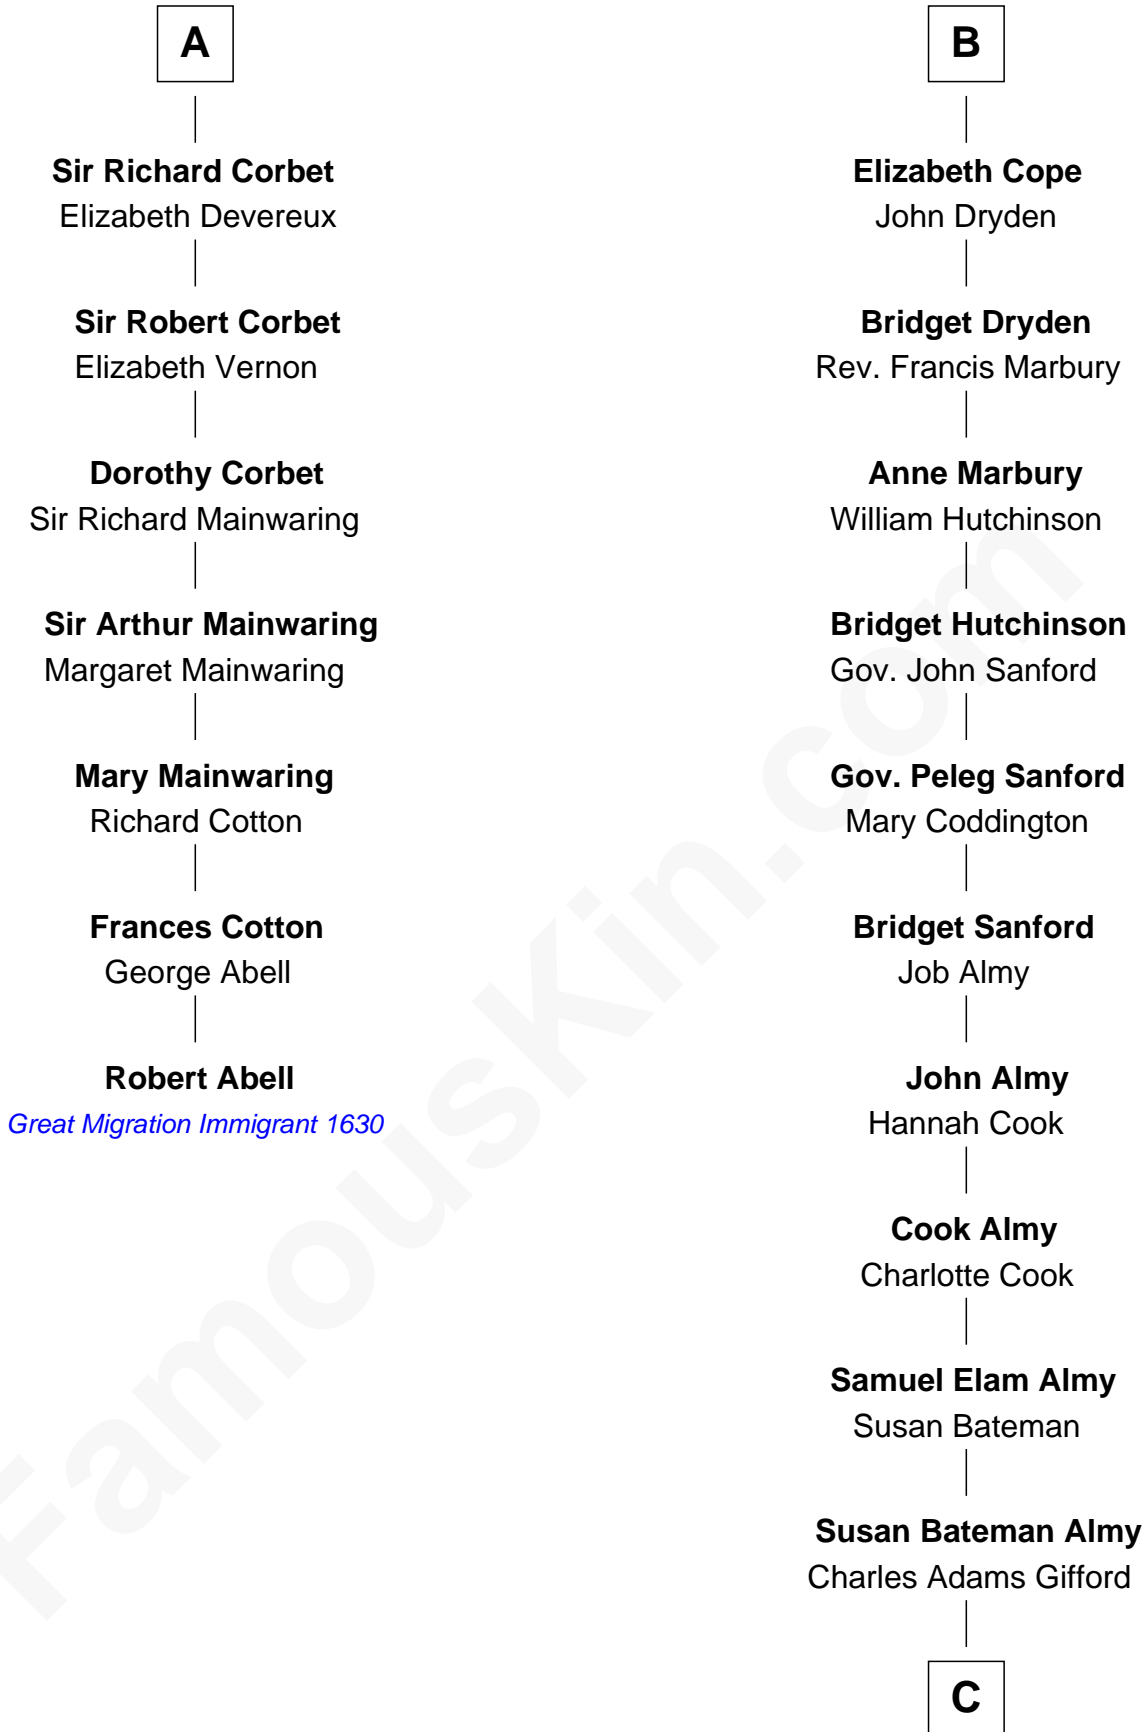

# FamousKin.com Relationship Chart of

**Robert Abell**

(c1605 - 1663) Great Migration Immigrant 1630

13th cousin 6 times removed of

**Marilyn Monroe**

Actress, Model, and Singer

**Sir Gilbert Talbot**

Pernel le Boteler

Ankaret le Strange

**Mary Talbot**

Sir Thomas Greene

**Sir Thomas Greene**

Phillippa Ferrers

**Elizabeth Greene**

William Raleigh

**Sir Edward Raleigh**

Margaret Verney

**Sir Edward Raleigh**

Anne Chamberlayne

**Bridget Raleigh**

Sir John Cope

**B**

**C**

**Frederick Almy Gifford**  
Elizabeth Easton Tennant

**Charles Stanley Gifford**  
Gladys Pearl Monroe

**Marilyn Monroe**  
*Actress, Model, and Singer*

FamousKin.com