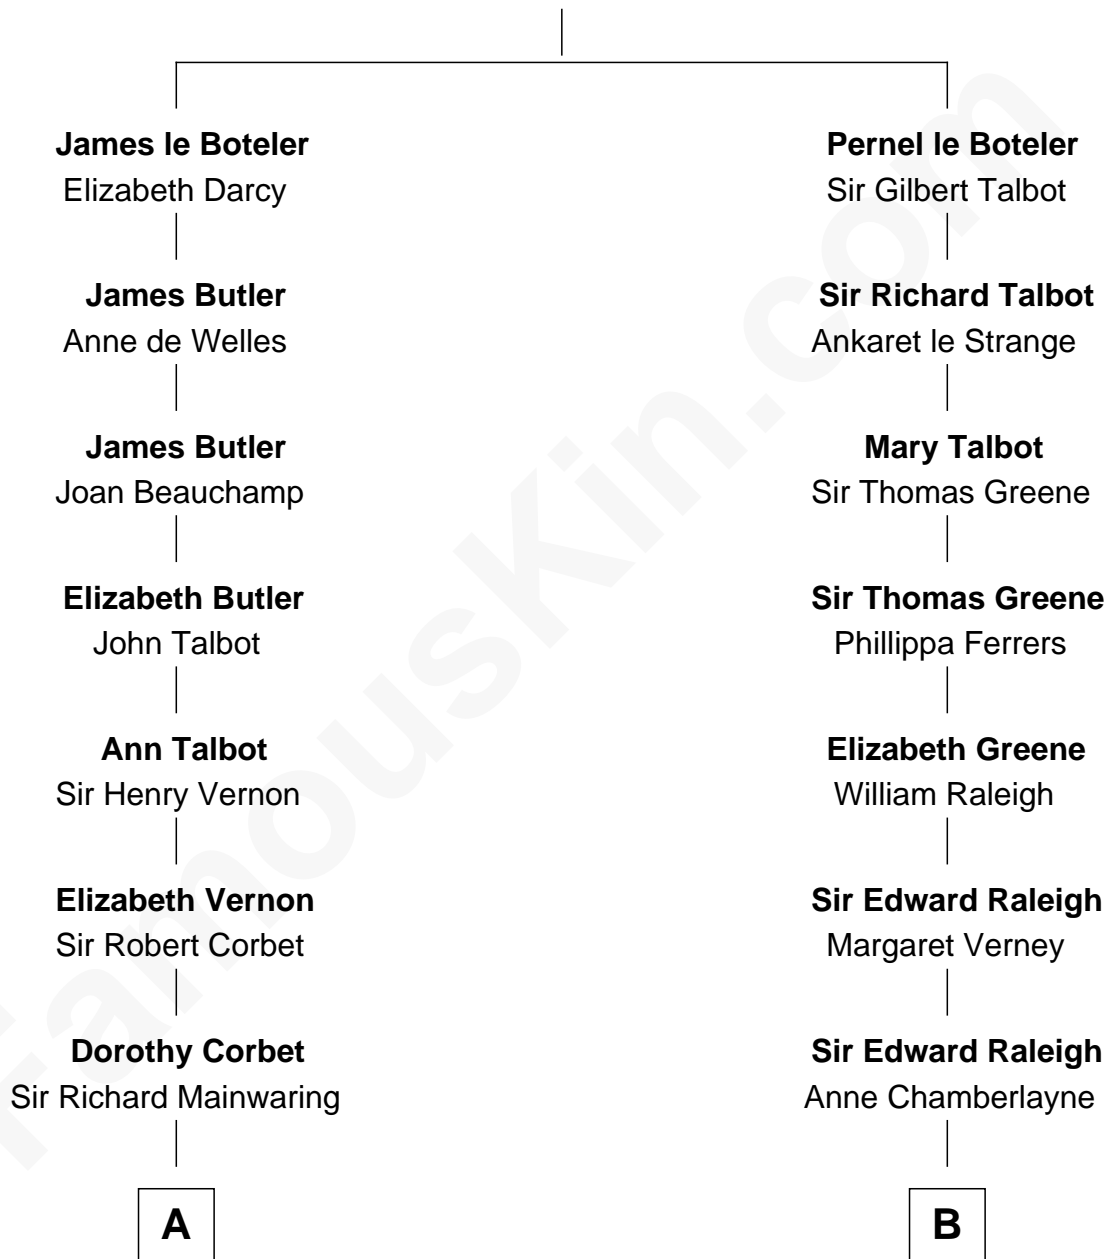

FamousKin.com Relationship Chart of

Robert Abell

(c1605 - 1663) *Great Migration Immigrant 1630*

10th cousin 10 times removed of

Marilyn Monroe

Actress, Model, and Singer

Sir James le Boteler

Eleanor de Bohun

C

—
Susan Bateman Almy
Charles Adams Gifford

—
Frederick Almy Gifford
Elizabeth Easton Tennant

—
Charles Stanley Gifford
Gladys Pearl Monroe

—
Marilyn Monroe
Actress, Model, and Singer

FamousKin.com