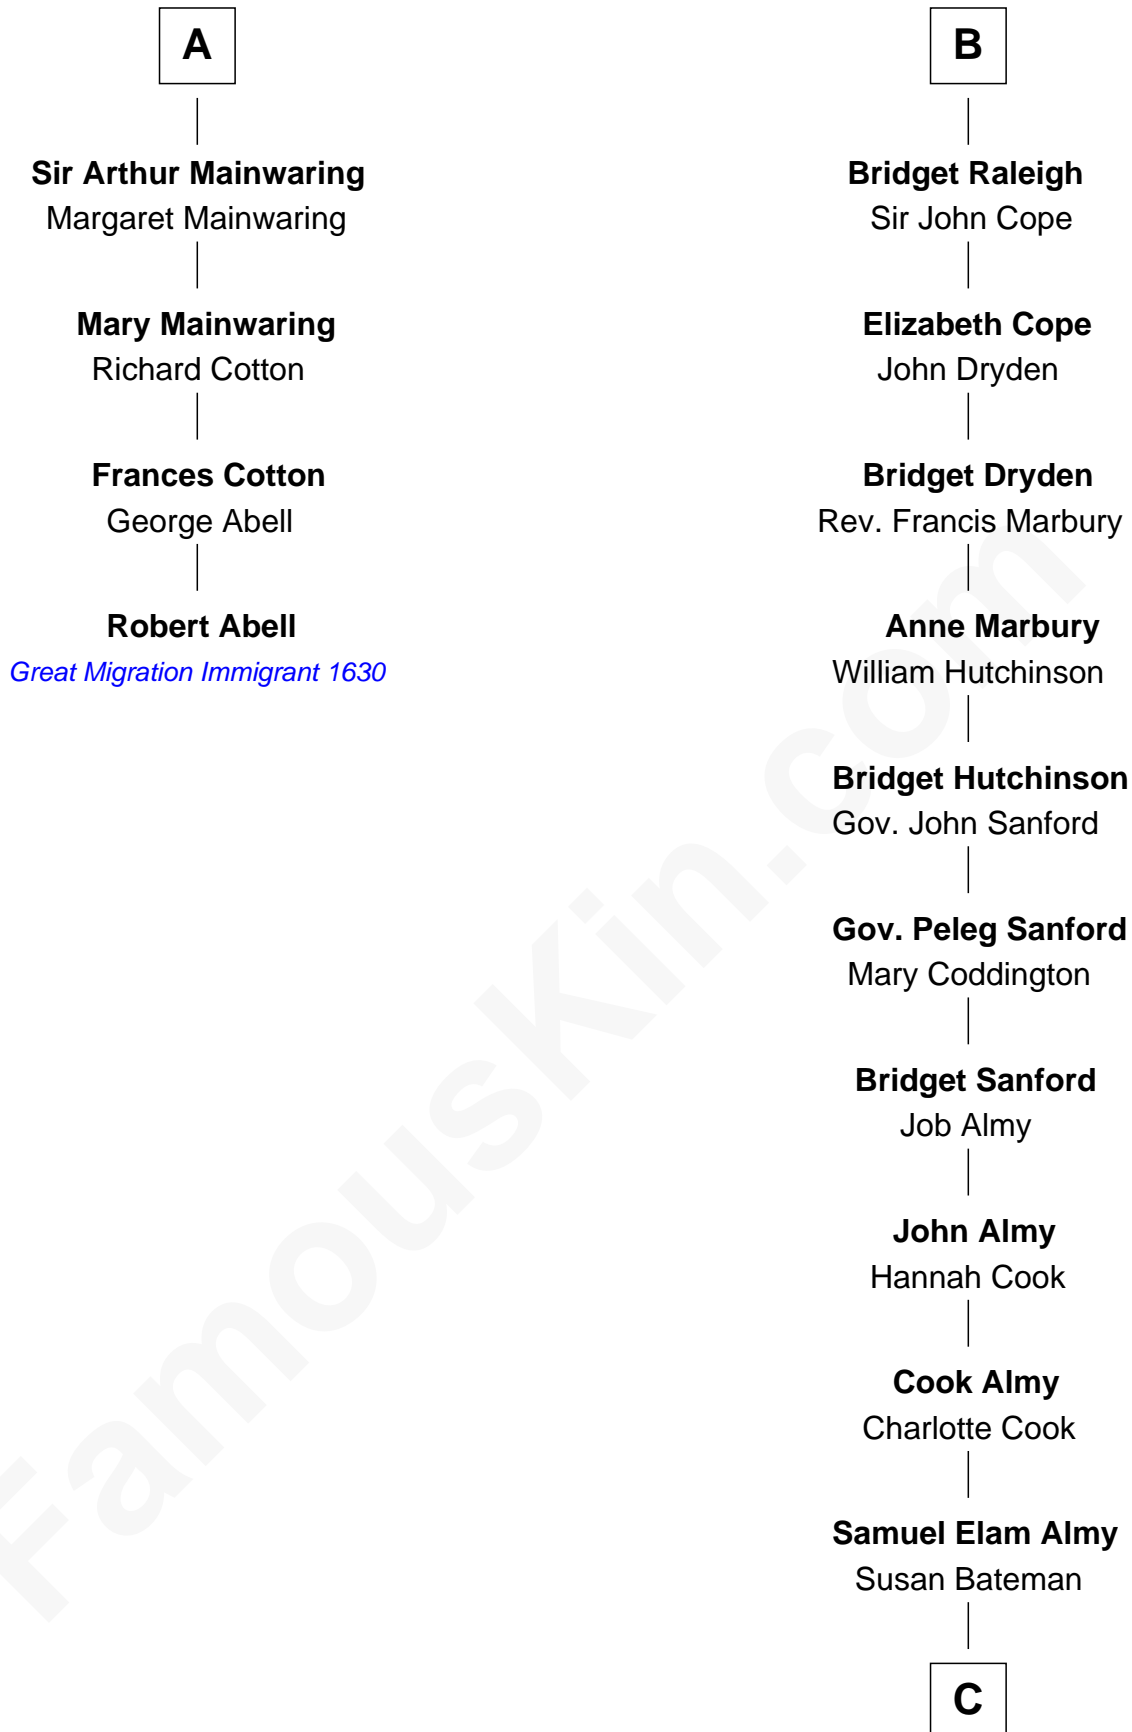

FamousKin.com Relationship Chart of

Robert Abell

(c1605 - 1663) *Great Migration Immigrant 1630*

10th cousin 10 times removed of

Marilyn Monroe

Actress, Model, and Singer

Sir James le Boteler

Eleanor de Bohun

C

—
Susan Bateman Almy
Charles Adams Gifford

—
Frederick Almy Gifford
Elizabeth Easton Tennant

—
Charles Stanley Gifford
Gladys Pearl Monroe

—
Marilyn Monroe
Actress, Model, and Singer

FamousKin.com