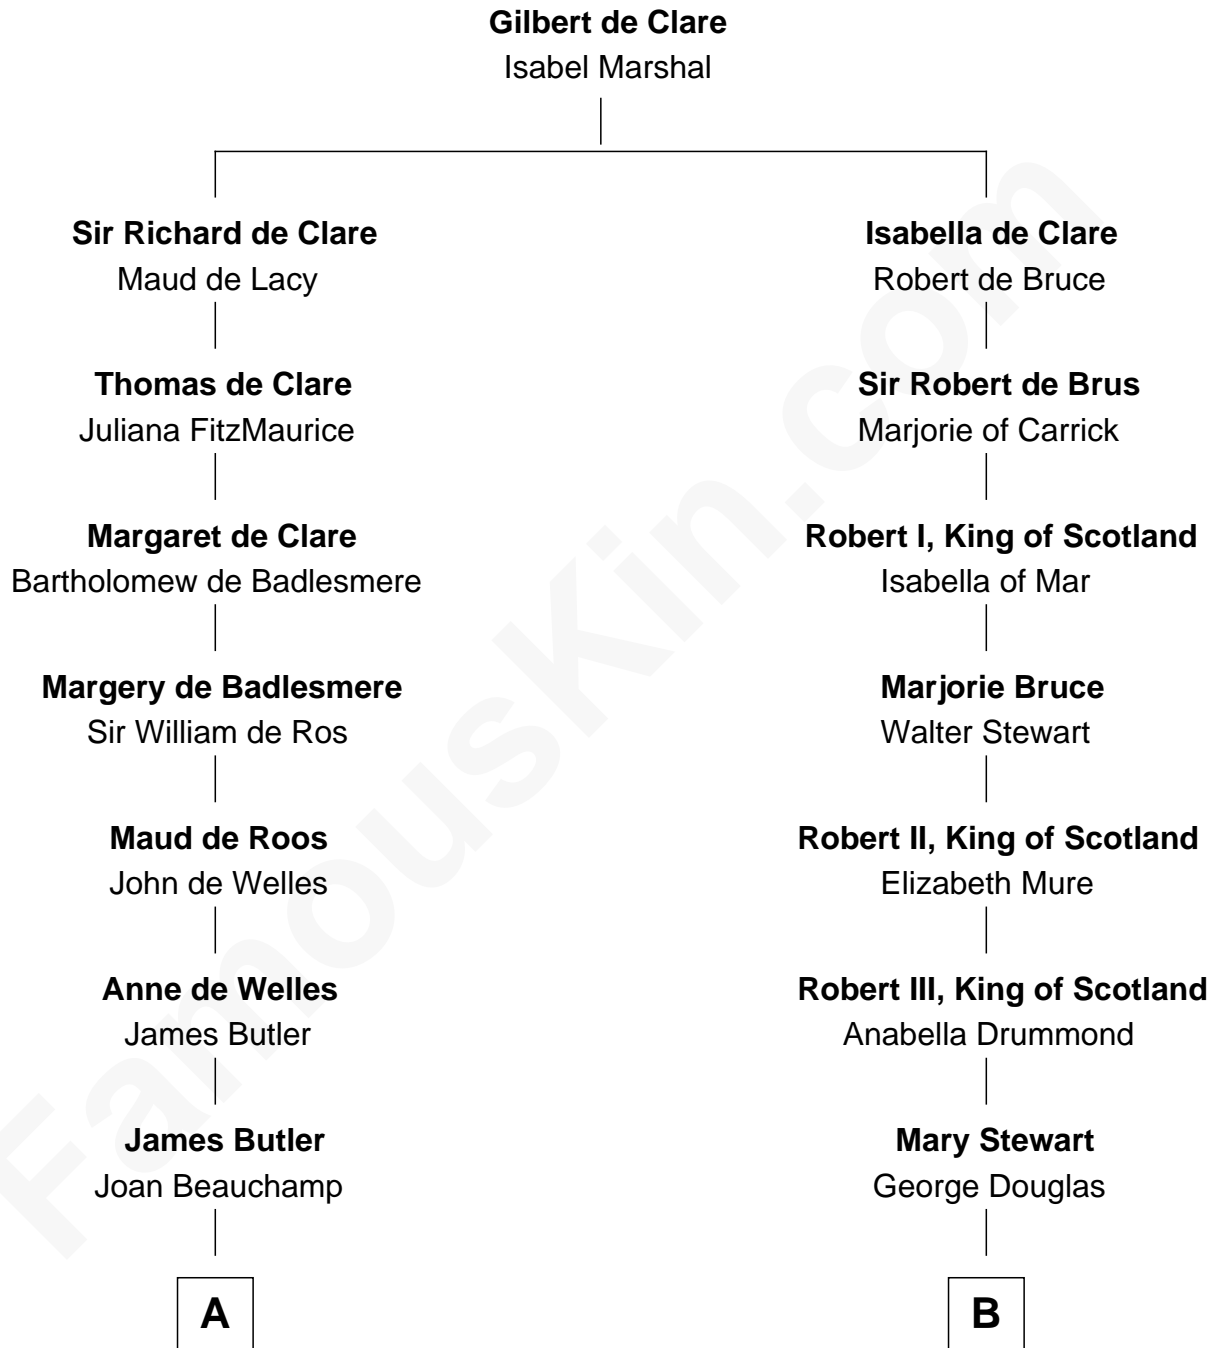

# FamousKin.com Relationship Chart of

**Robert Abell**

(c1605 - 1663) Great Migration Immigrant 1630

14th cousin 6 times removed of

**Noel Coward**

Playwright, Actor, and Songwriter

**C**

Henry Veitch

Margaret Harrison

Henry Gordon Veitch

Mary Kathleen Synch

Violet Agnes Veitch

Arthur Sabin Coward

**Noel Coward**

*Playwright, Actor, and Songwriter*

FamousKin.com