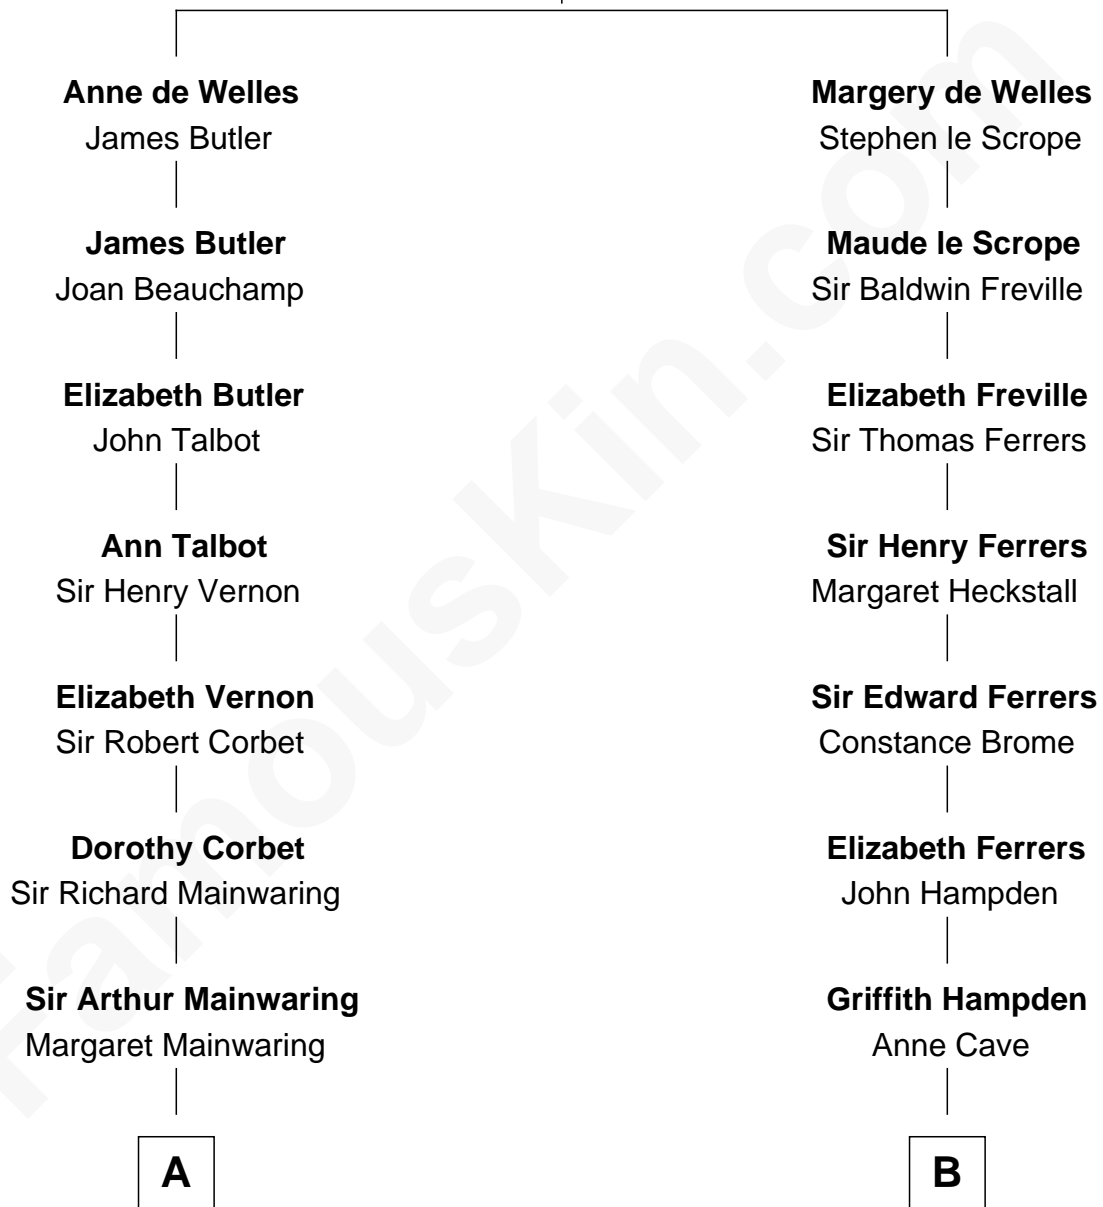

FamousKin.com Relationship Chart of

Robert Abell

(c1605 - 1663) Great Migration Immigrant 1630

8th cousin 1 time removed of

Edmund Waller

English Poet and Politician

John de Welles

Maud de Roos

A

Mary Mainwaring

Richard Cotton

Frances Cotton

George Abell

Robert Abell

Great Migration Immigrant 1630

B