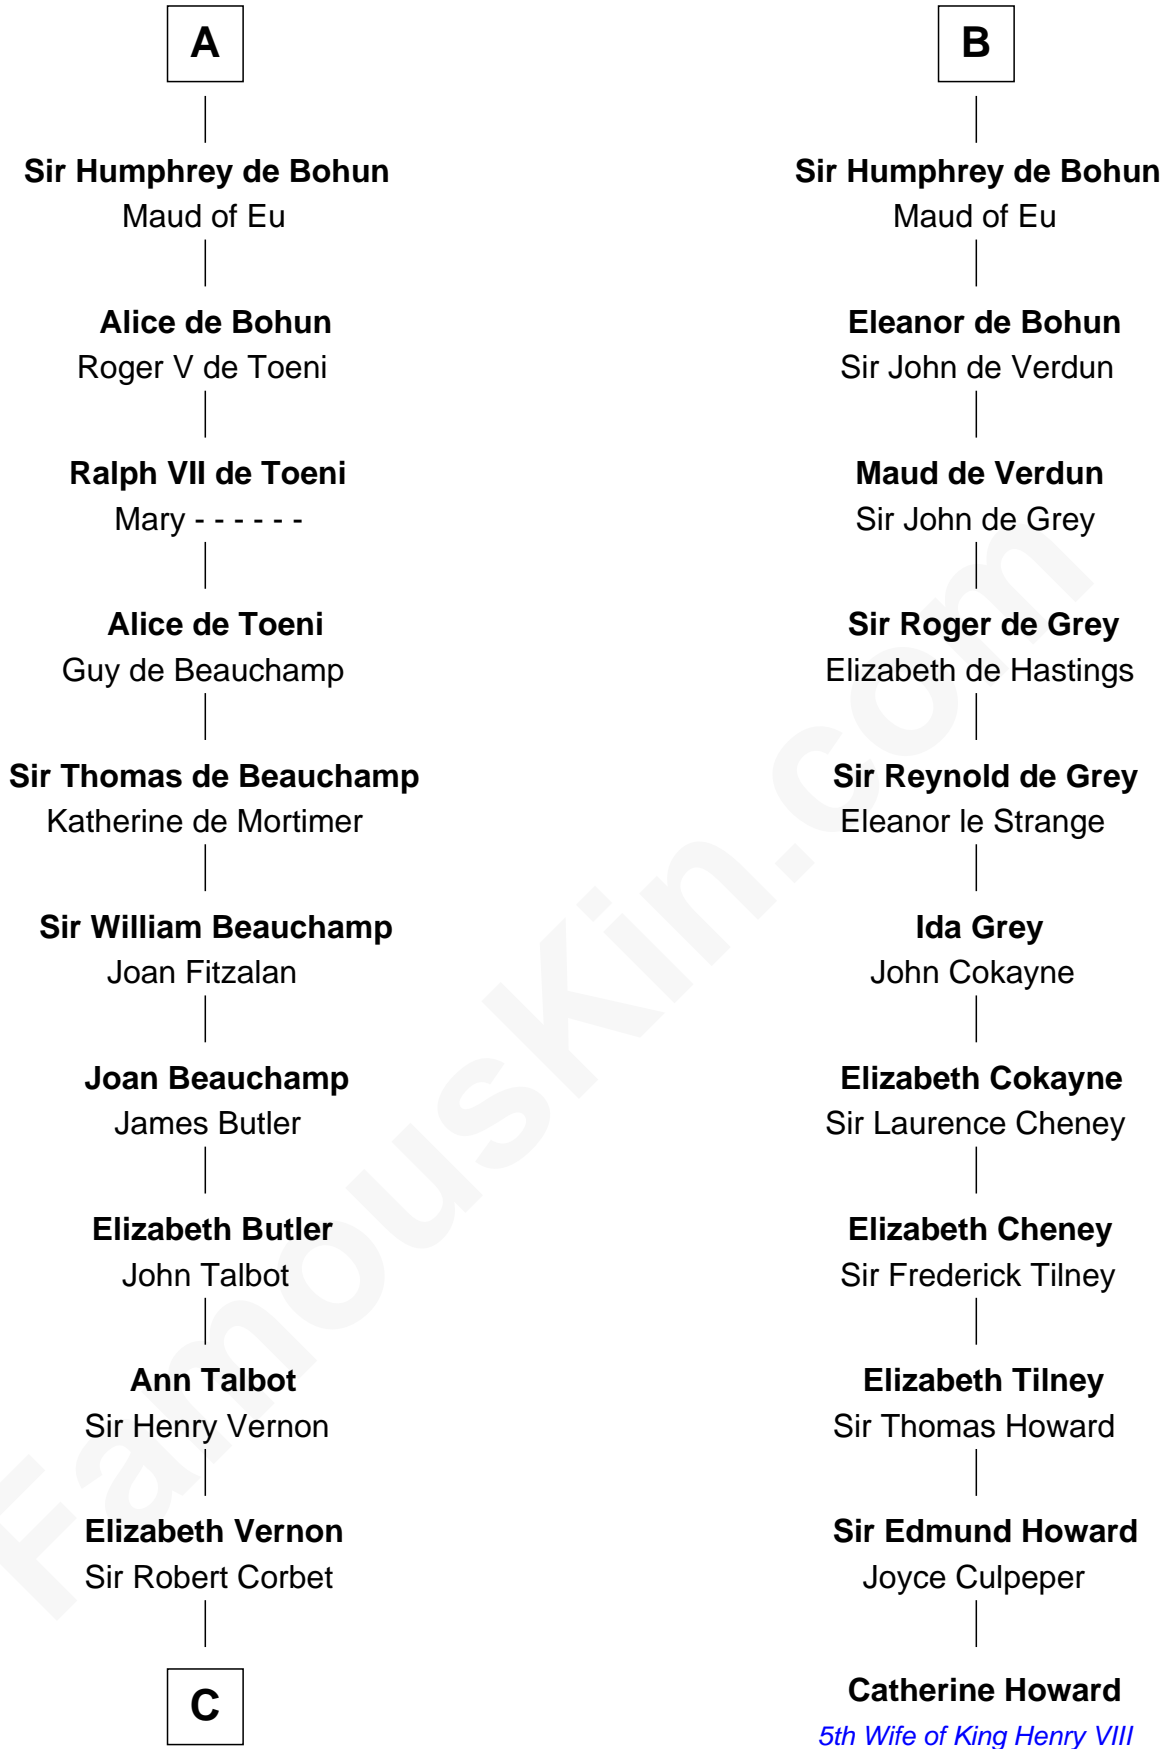

# FamousKin.com Relationship Chart of

**Robert Abell**

(c1605 - 1663) Great Migration Immigrant 1630

17th cousin 4 times removed of

**Catherine Howard**

5th Wife of King Henry VIII

**Aelfgar** -----  
-----

**Edith** -----  
Gruffydd I ap Llywelyn

**Nest of North Wales**  
Osborn Fitz Richard

**Nesta** -----  
Bernard de Neufmarche

**Sibyl de Neufmarche**  
Miles of Gloucester

**Margaret of Hereford**  
Humphrey III de Bohun

**Humphrey IV de Bohun**  
Margaret of Scotland

**Henry de Bohun**  
Maud de Mandeville

**A**

**Edith** -----  
Gruffydd I ap Llywelyn

**Nest of North Wales**  
Osborn Fitz Richard

**Nesta** -----  
Bernard de Neufmarche

**Sibyl de Neufmarche**  
Miles of Gloucester

**Margaret of Hereford**  
Humphrey III de Bohun

**Humphrey IV de Bohun**  
Margaret of Scotland

**Henry de Bohun**  
Maud de Mandeville

**B**

**C**

**Dorothy Corbet**  
Sir Richard Mainwaring