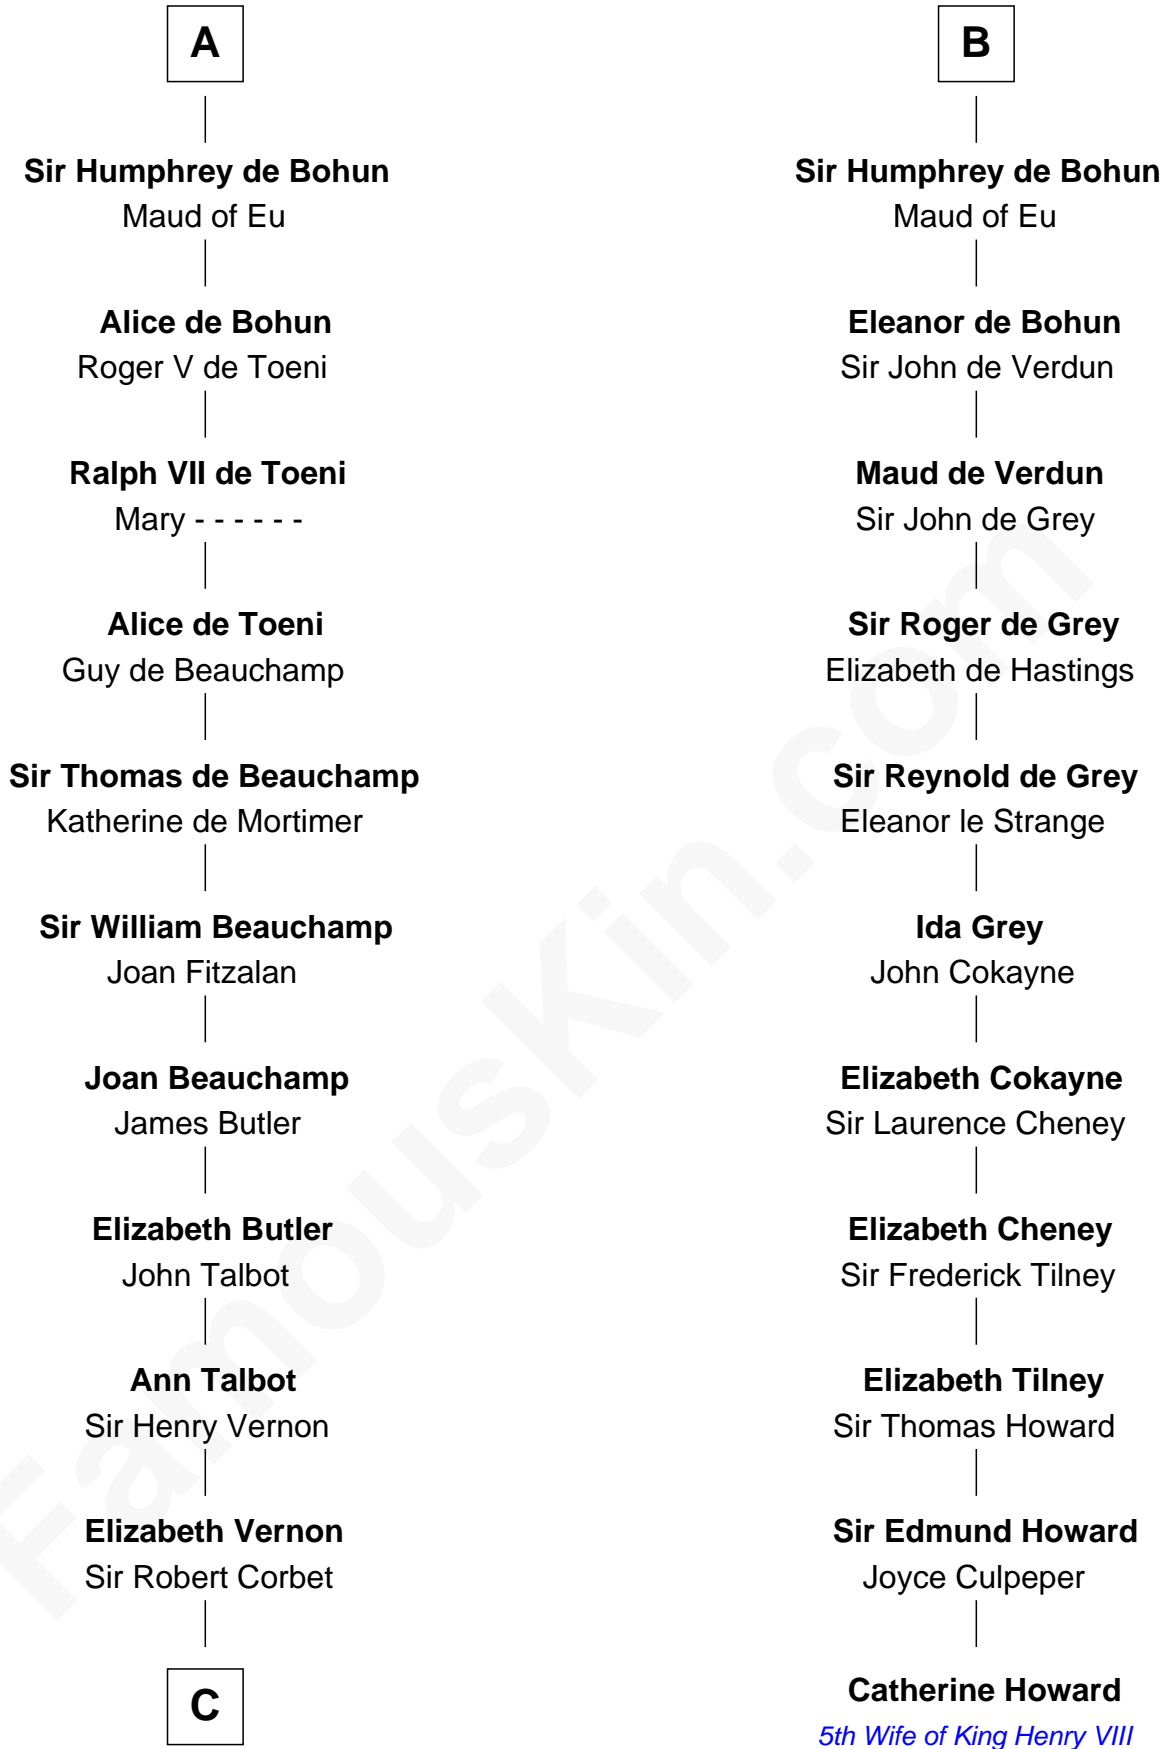

FamousKin.com Relationship Chart of

Robert Abell

(c1605 - 1663) *Great Migration Immigrant 1630*

17th cousin 4 times removed of

Catherine Howard

5th Wife of King Henry VIII

Llywelyn ap Seisyll

Angharad - - - - -

Edith - - - - -

Nest of North Wales

Osborn Fitz Richard

Nesta - - - - -

Bernard de Neufmarche

Sibyl de Neufmarche

Miles of Gloucester

Margaret of Hereford

Humphrey III de Bohun

Humphrey IV de Bohun

Margaret of Scotland

Henry de Bohun

Maud de Mandeville

B

C

—
Dorothy Corbet
Sir Richard Mainwaring

—
Sir Arthur Mainwaring
Margaret Mainwaring

—
Mary Mainwaring
Richard Cotton

—
Frances Cotton
George Abell

—
Robert Abell
Great Migration Immigrant 1630

FamousKin.com