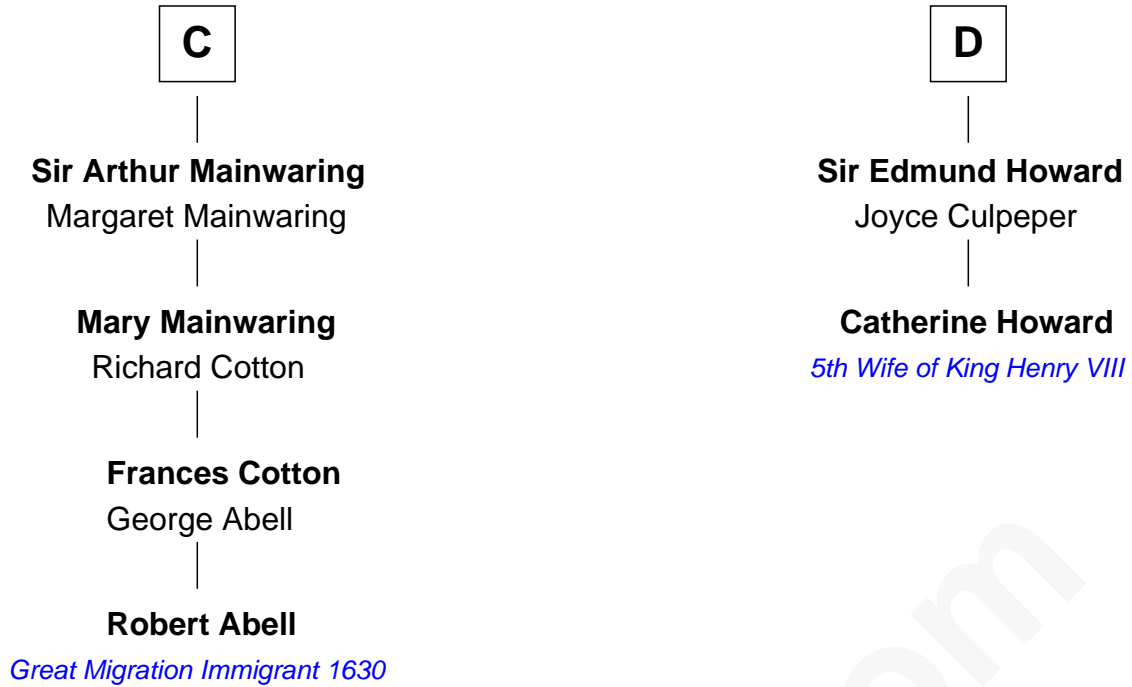

FamousKin.com