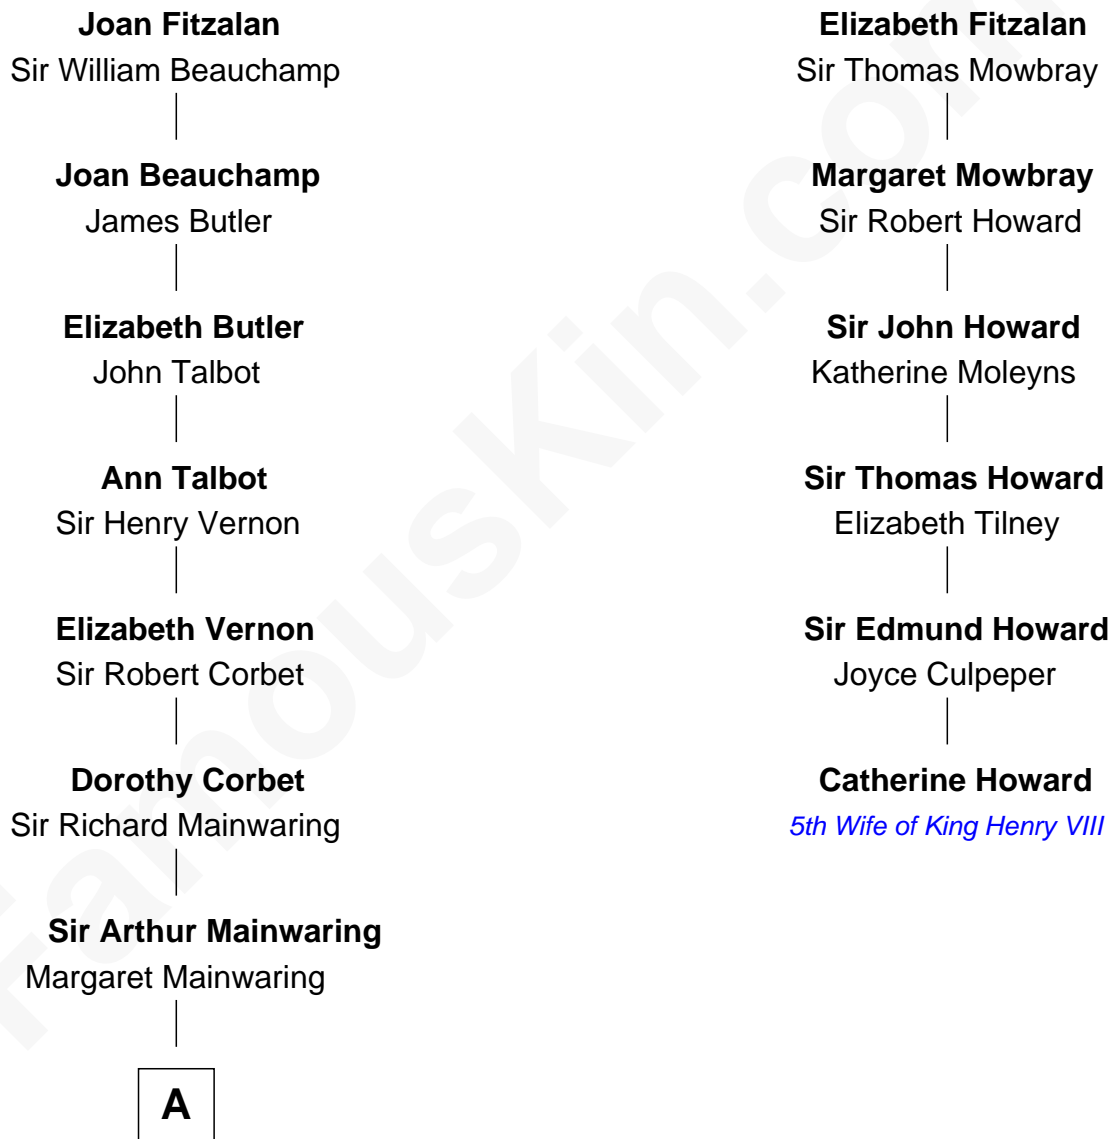

## Relationship Chart of

### Robert Abell

(c1605 - 1663) Great Migration Immigrant 1630

5th cousin 4 times removed of

### Catherine Howard

5th Wife of King Henry VIII

**Sir Richard Fitzalan**

Elizabeth de Bohun

**A**

—  
**Mary Mainwaring**

Richard Cotton

—  
**Frances Cotton**

George Abell

—  
**Robert Abell**

*Great Migration Immigrant 1630*

FamousKin.com