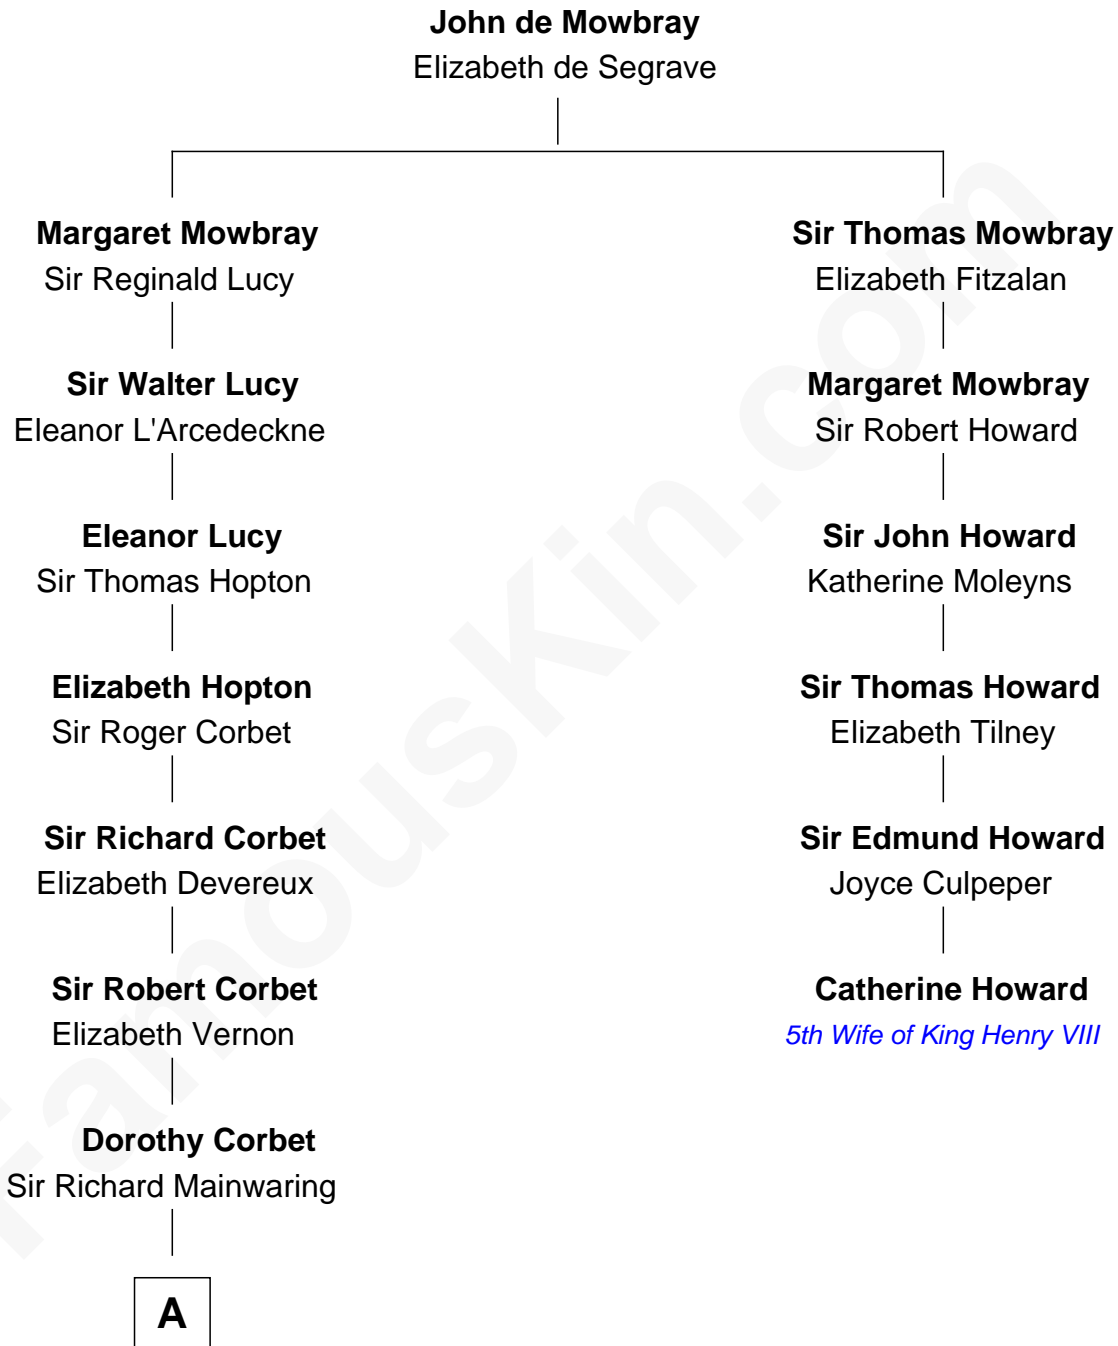

FamousKin.com Relationship Chart of

Robert Abell

(c1605 - 1663) *Great Migration Immigrant 1630*

5th cousin 5 times removed of

Catherine Howard

5th Wife of King Henry VIII

A

—
Sir Arthur Mainwaring

Margaret Mainwaring

—
Mary Mainwaring

Richard Cotton

—
Frances Cotton

George Abell

—
Robert Abell

Great Migration Immigrant 1630

FamousKin.com