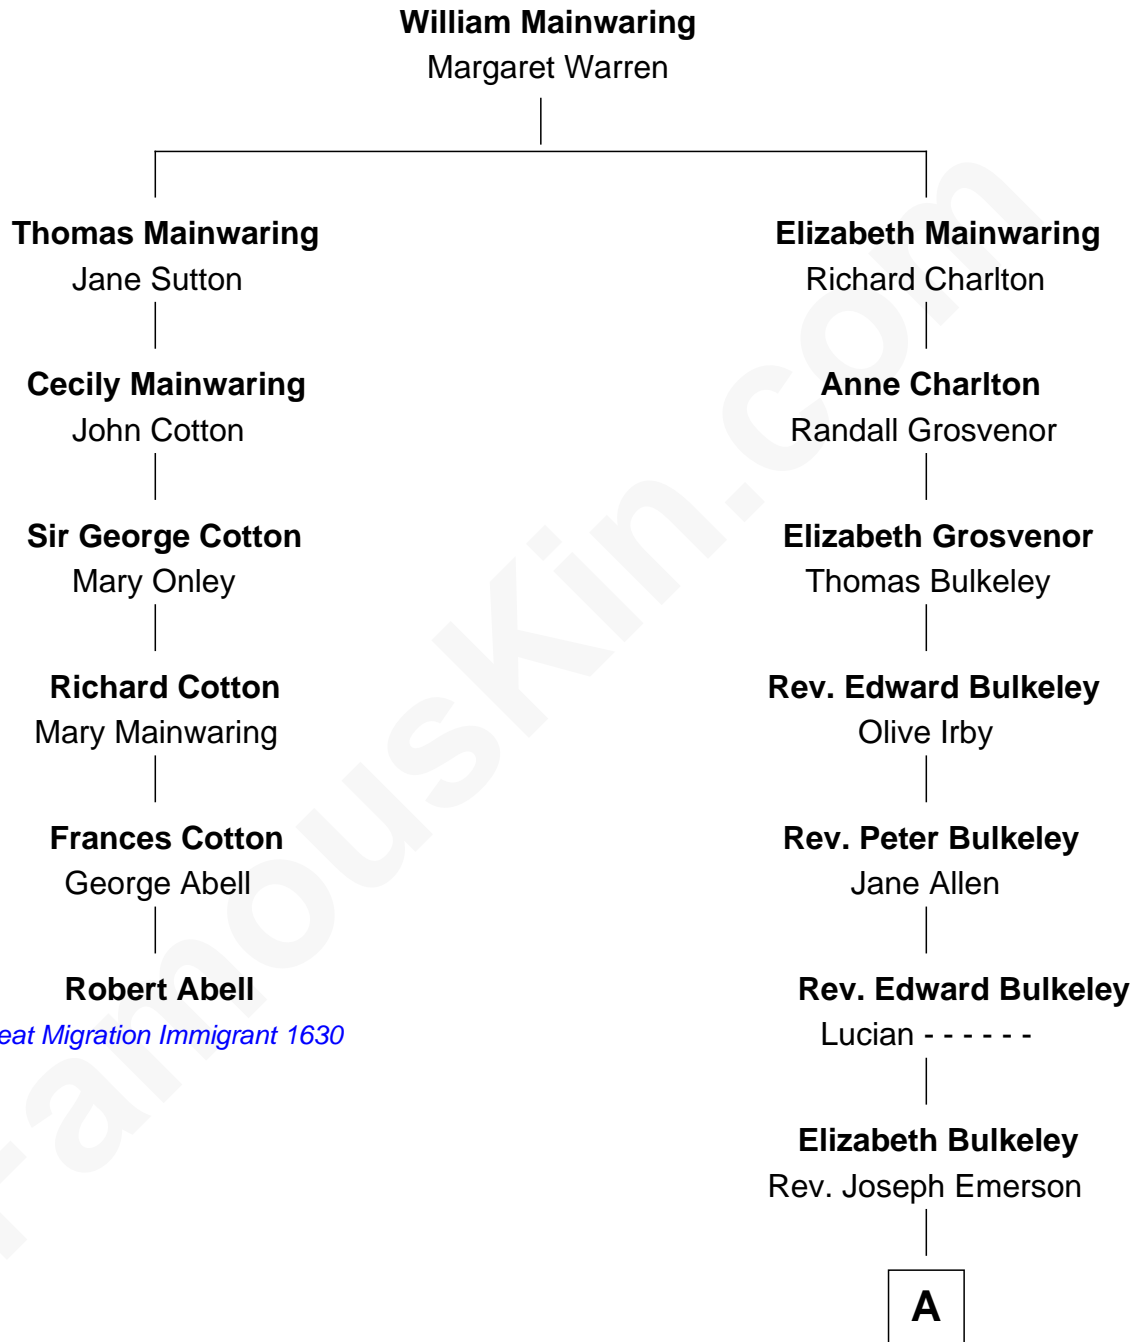

FamousKin.com Relationship Chart of

Robert Abell

(c1605 - 1663) *Great Migration Immigrant 1630*

5th cousin 6 times removed of

Ralph Waldo Emerson

American Poet

A

Edward Emerson

Rebecca Waldo

Rev. Joseph Emerson

Mary Moody

Rev. William Emerson

Phebe Bliss

Rev. William Emerson

Ruth Haskins

Ralph Waldo Emerson