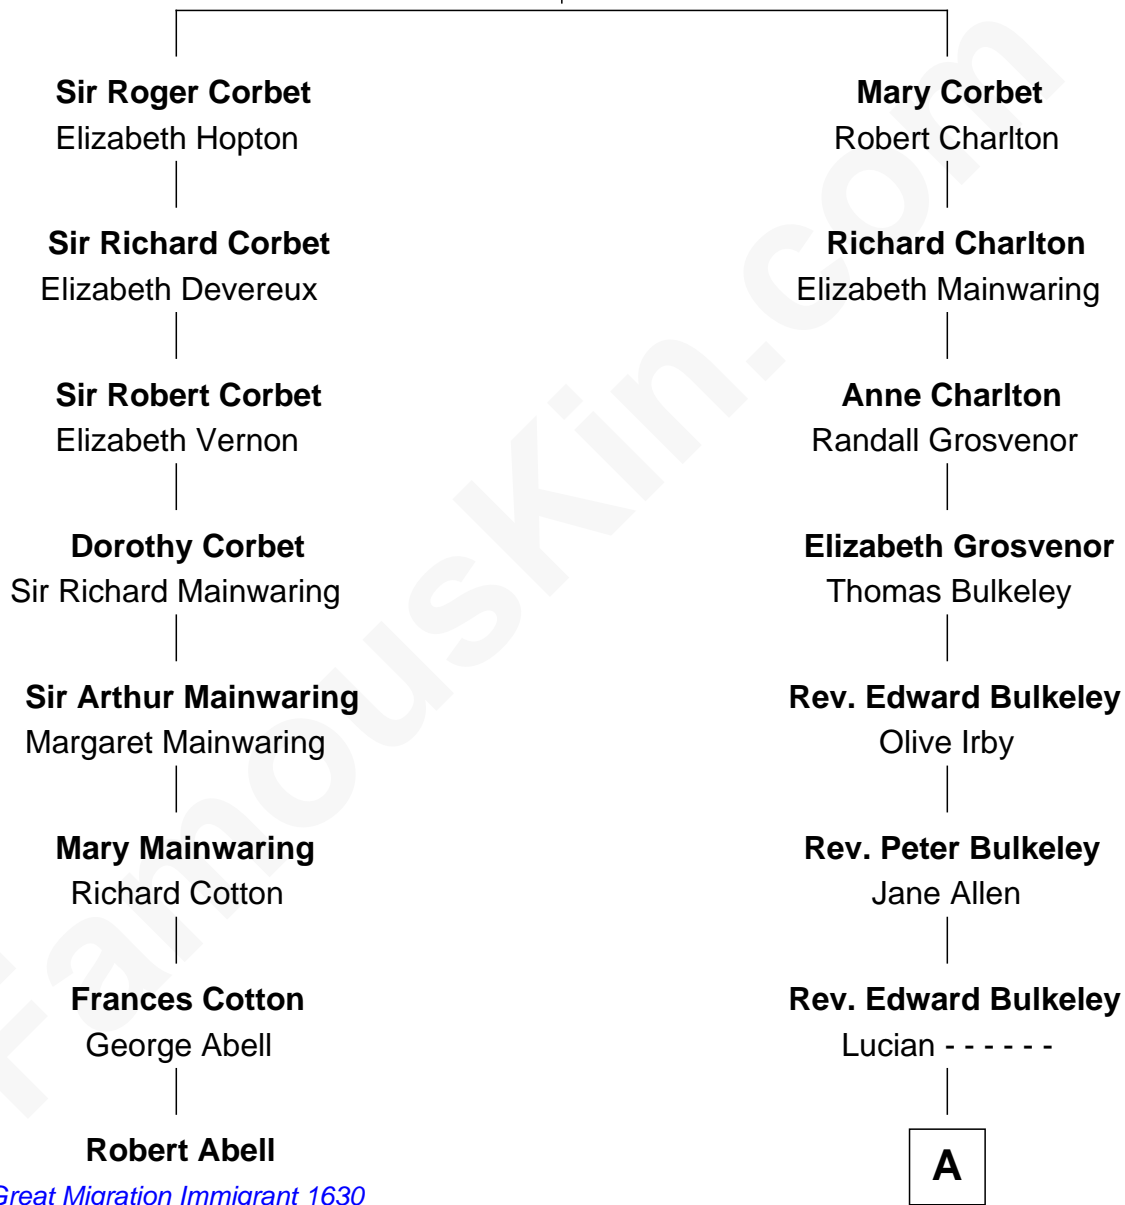

FamousKin.com Relationship Chart of

Robert Abell

(c1605 - 1663) *Great Migration Immigrant 1630*

7th cousin 5 times removed of

Ralph Waldo Emerson

American Poet

Sir Robert Corbet

Margaret - - - - -