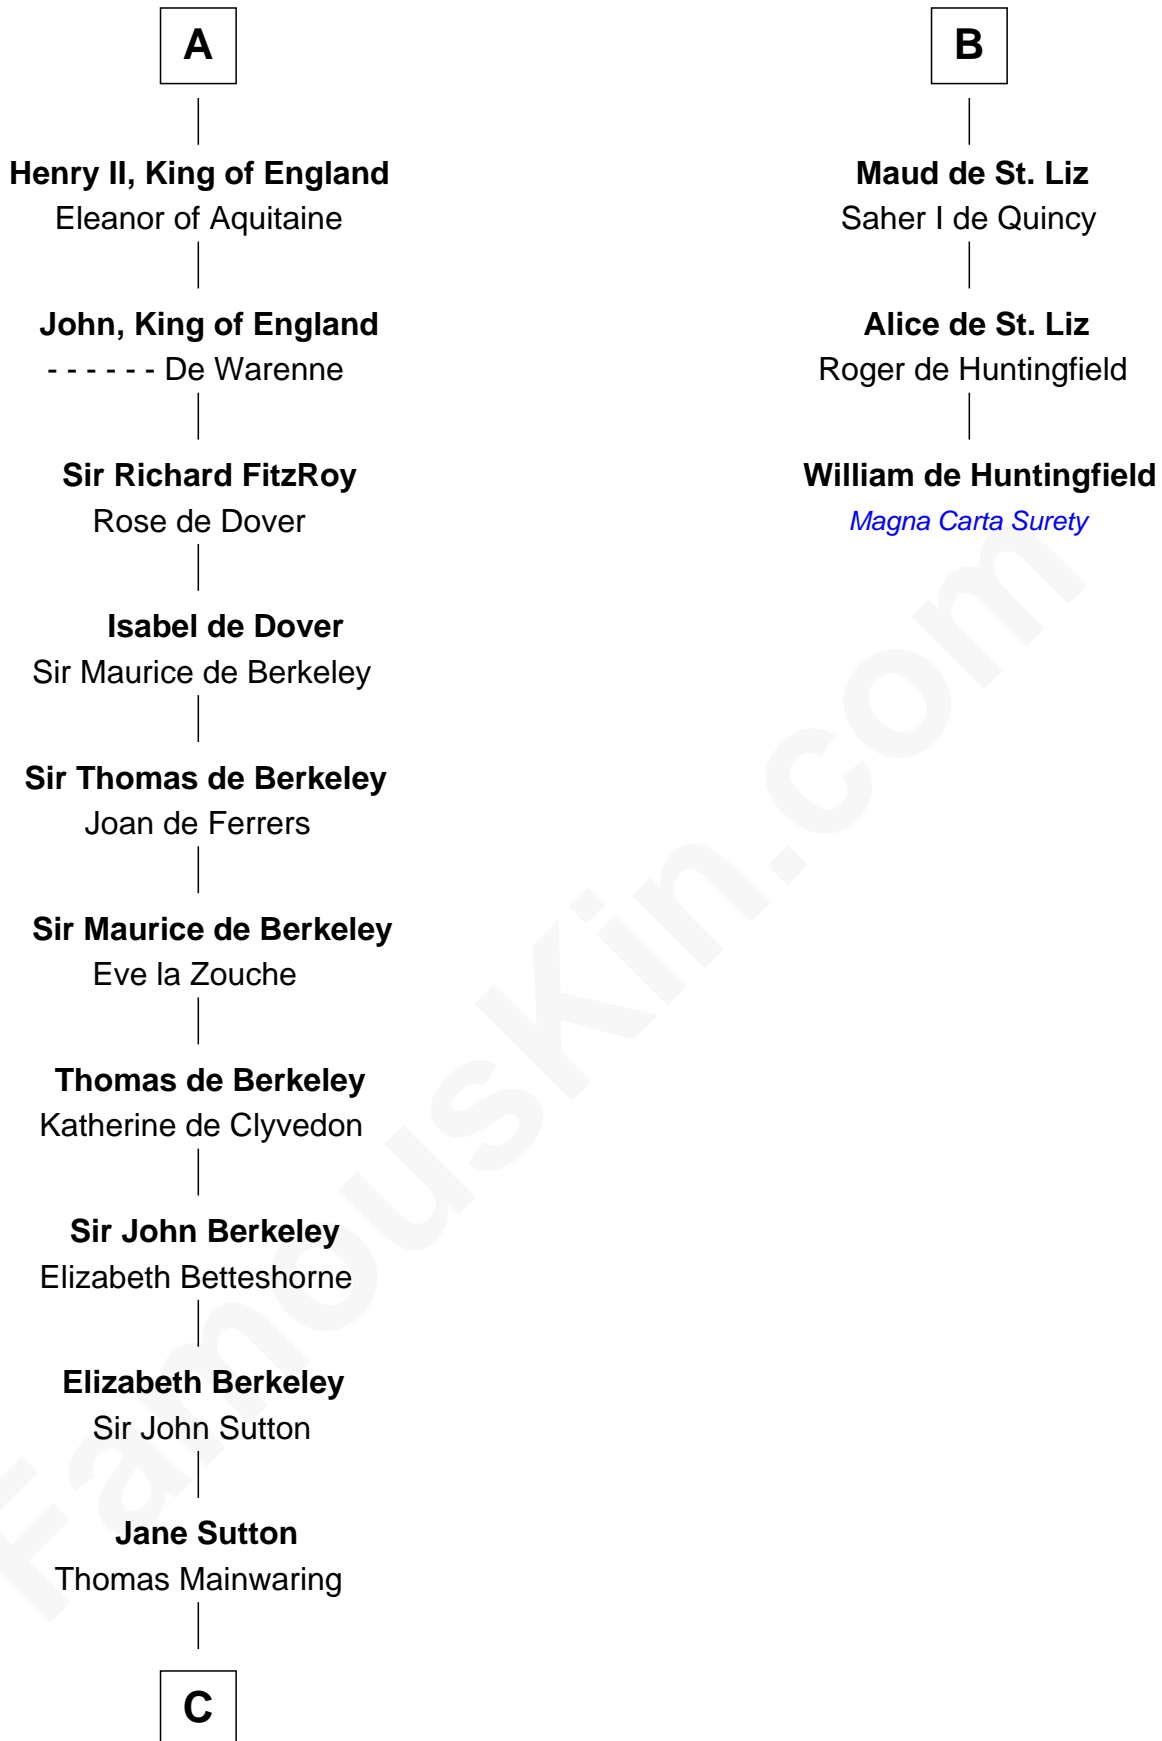

FamousKin.com Relationship Chart of

Robert Abell

(c1605 - 1663) Great Migration Immigrant 1630

9th cousin 12 times removed of

William de Huntingfield

Magna Carta Surety

C

—
Cecily Mainwaring

John Cotton

—
Sir George Cotton

Mary Onley

—
Richard Cotton

Mary Mainwaring

—
Frances Cotton

George Abell

—
Robert Abell

Great Migration Immigrant 1630