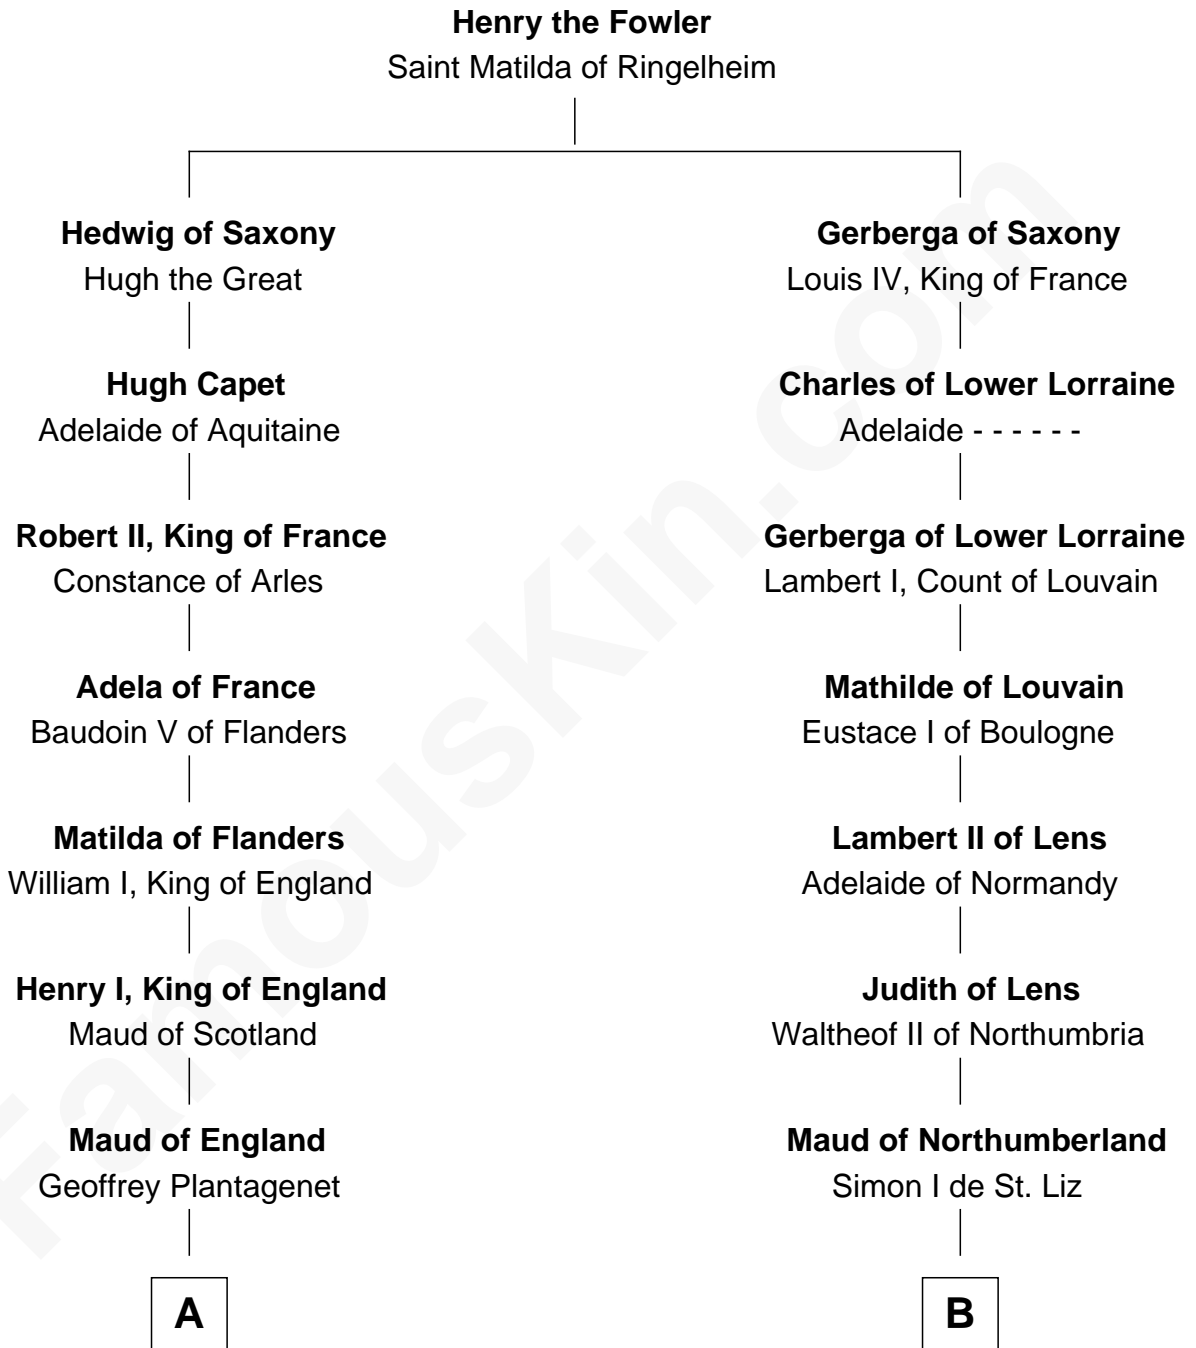

FamousKin.com Relationship Chart of

Robert Abell

(c1605 - 1663) Great Migration Immigrant 1630

9th cousin 12 times removed of

William de Huntingfield

Magna Carta Surety

C

—
Cecily Mainwaring

Great Migration Immigrant 1630