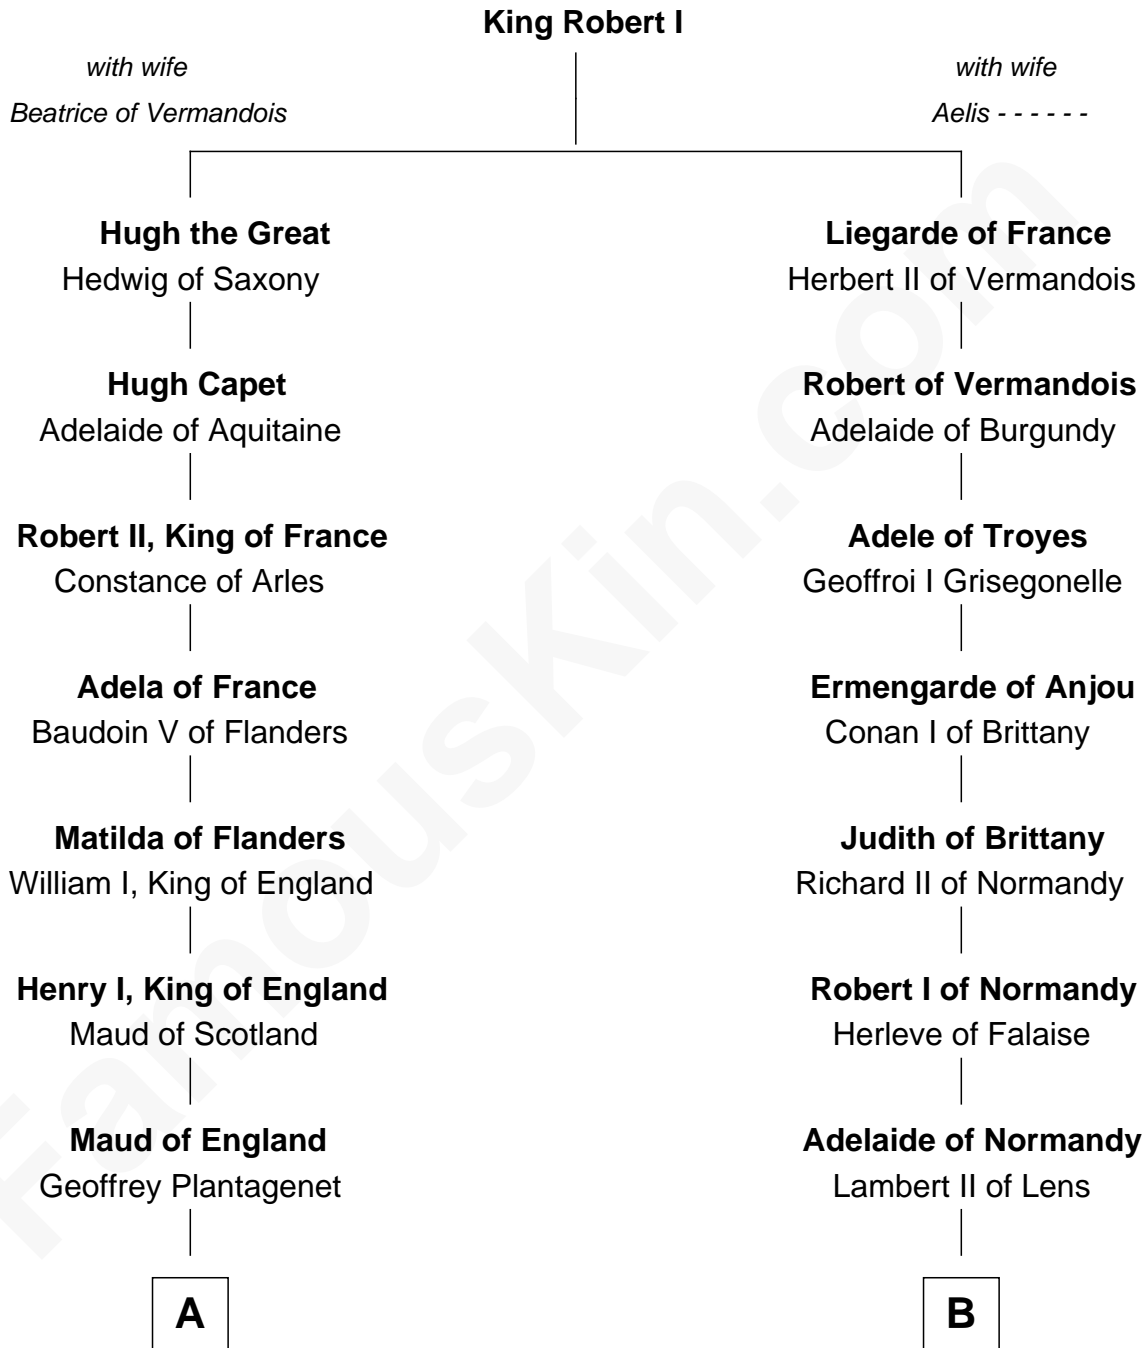

FamousKin.com Relationship Chart of

Robert Abell

(c1605 - 1663) Great Migration Immigrant 1630

11th cousin 10 times removed of

William de Huntingfield

Magna Carta Surety

C

—
Cecily Mainwaring

Great Migration Immigrant 1630

FamousKin.com