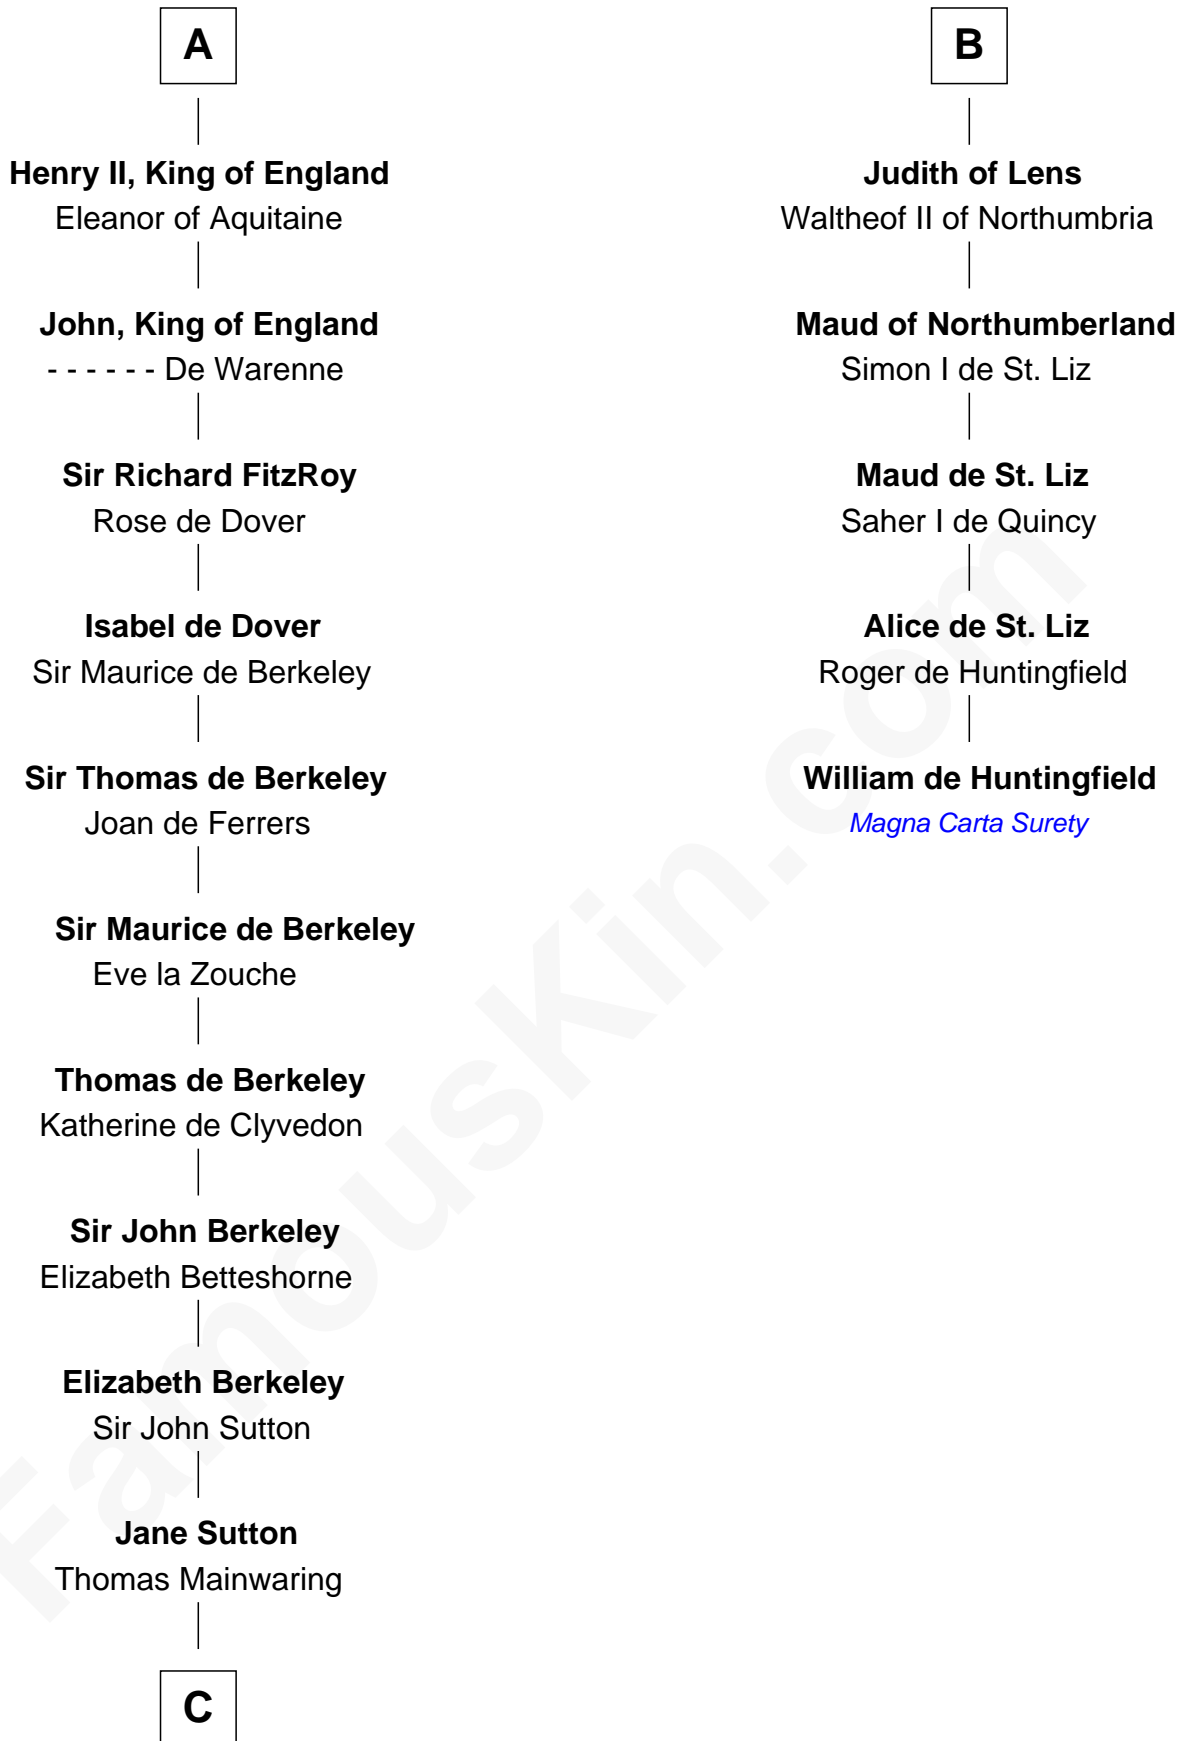

FamousKin.com Relationship Chart of

Robert Abell

(c1605 - 1663) Great Migration Immigrant 1630

11th cousin 10 times removed of

William de Huntingfield

Magna Carta Surety

C

—
Cecily Mainwaring

John Cotton

—
Sir George Cotton

Mary Onley

—
Richard Cotton

Mary Mainwaring

—
Frances Cotton

George Abell

—
Robert Abell

Great Migration Immigrant 1630

FamousKin.com