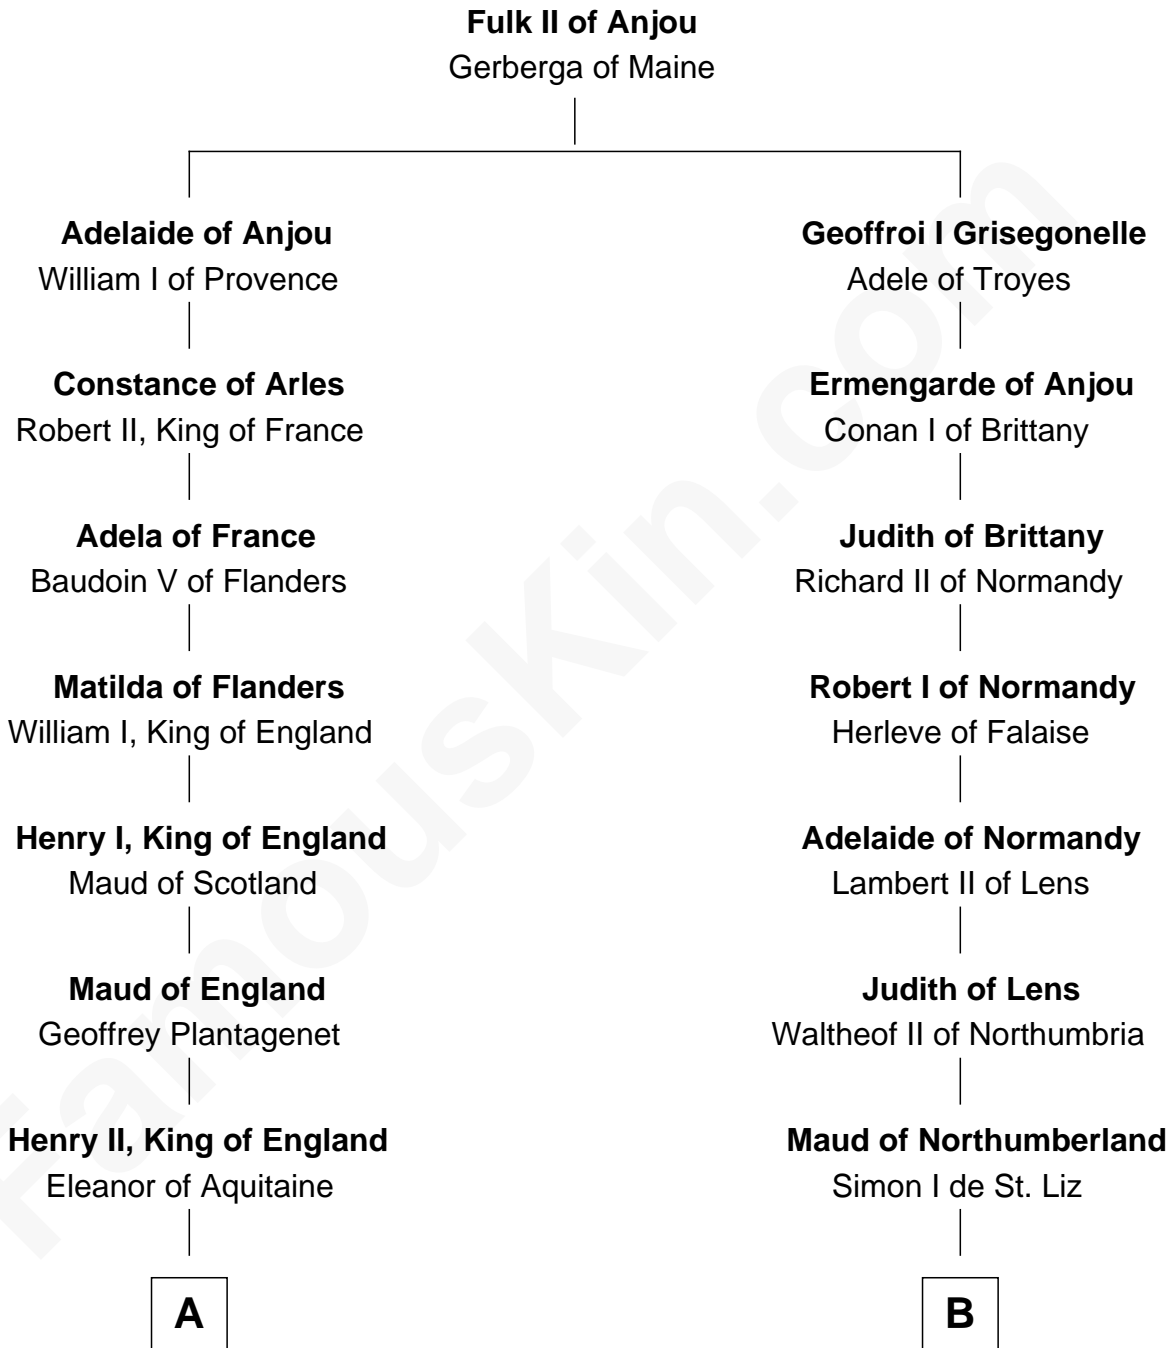

FamousKin.com Relationship Chart of

Robert Abell

(c1605 - 1663) Great Migration Immigrant 1630

9th cousin 11 times removed of

William de Huntingfield

Magna Carta Surety

C

—
Sir George Cotton

Mary Onley

—
Richard Cotton

Mary Mainwaring

—
Frances Cotton

George Abell

—
Robert Abell

Great Migration Immigrant 1630

FamousKin.com