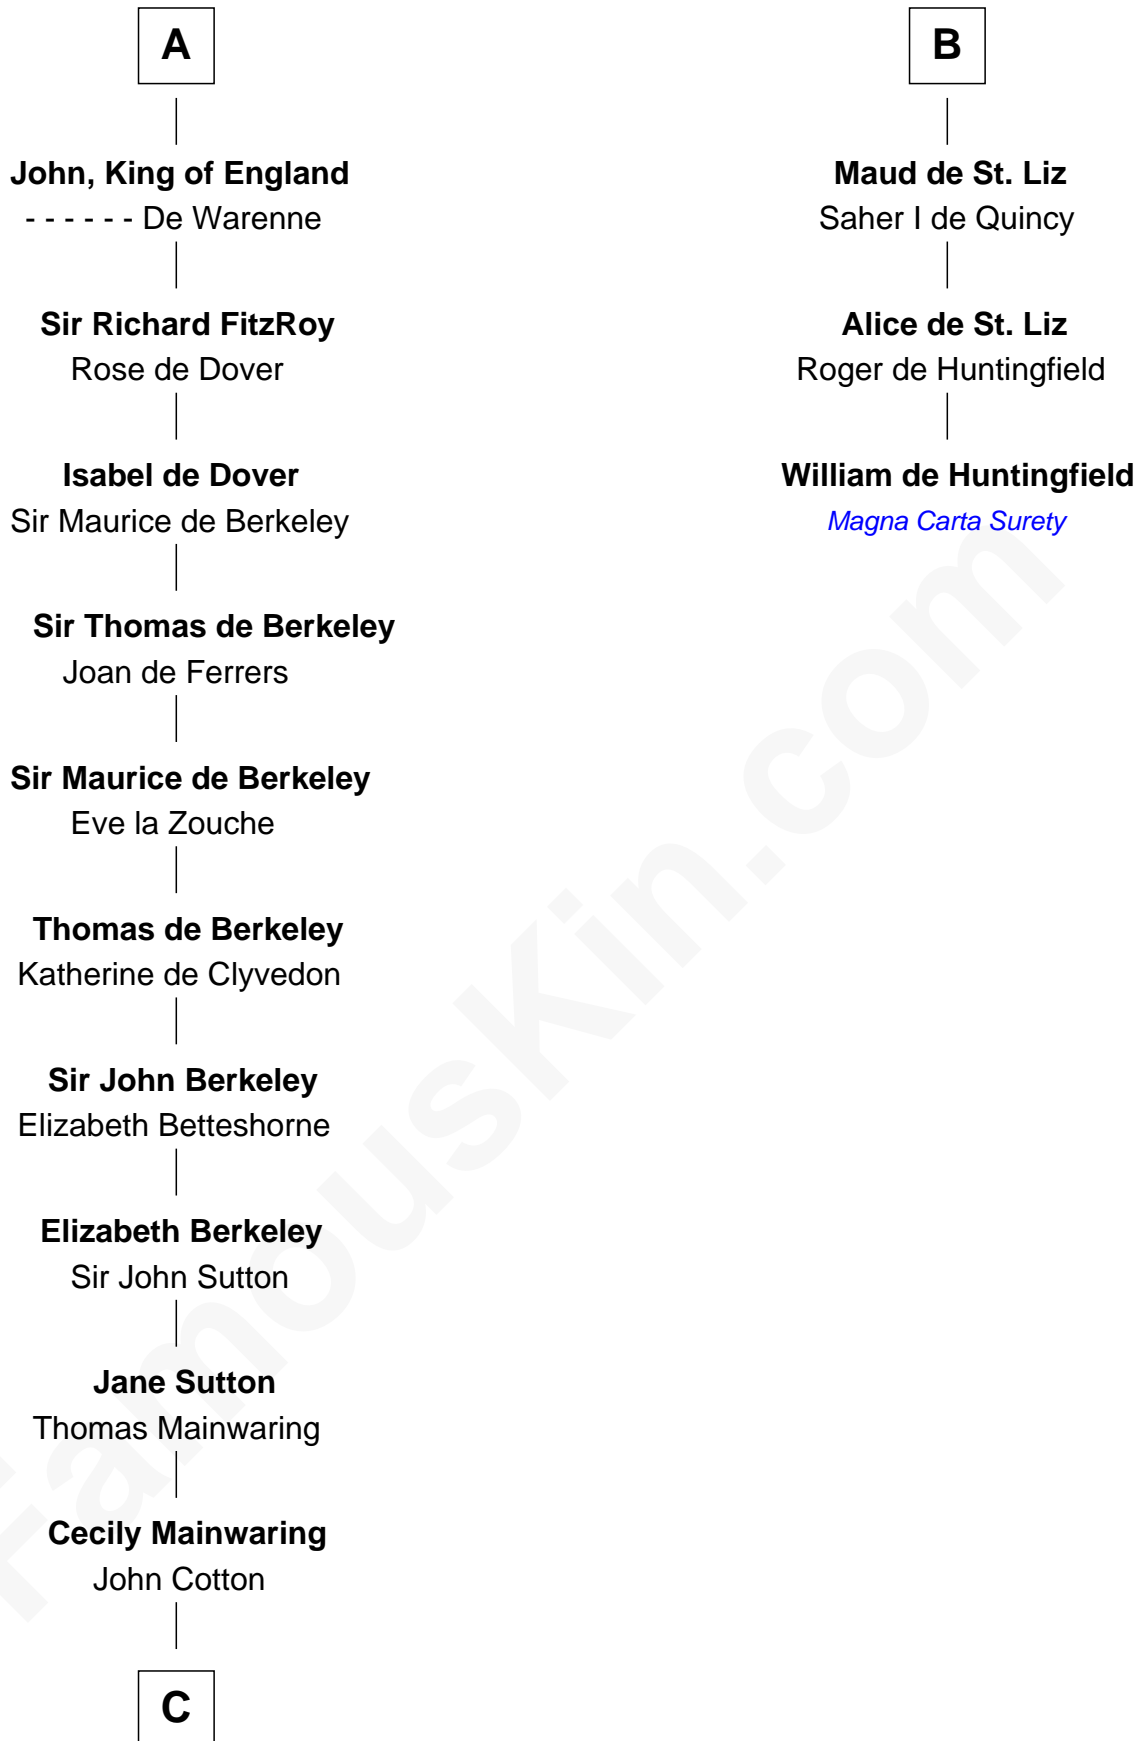

FamousKin.com Relationship Chart of

Robert Abell

(c1605 - 1663) Great Migration Immigrant 1630

9th cousin 11 times removed of

William de Huntingfield

Magna Carta Surety

C

—
Sir George Cotton

Mary Onley

—
Richard Cotton

Mary Mainwaring

—
Frances Cotton

George Abell

—
Robert Abell

Great Migration Immigrant 1630

FamousKin.com