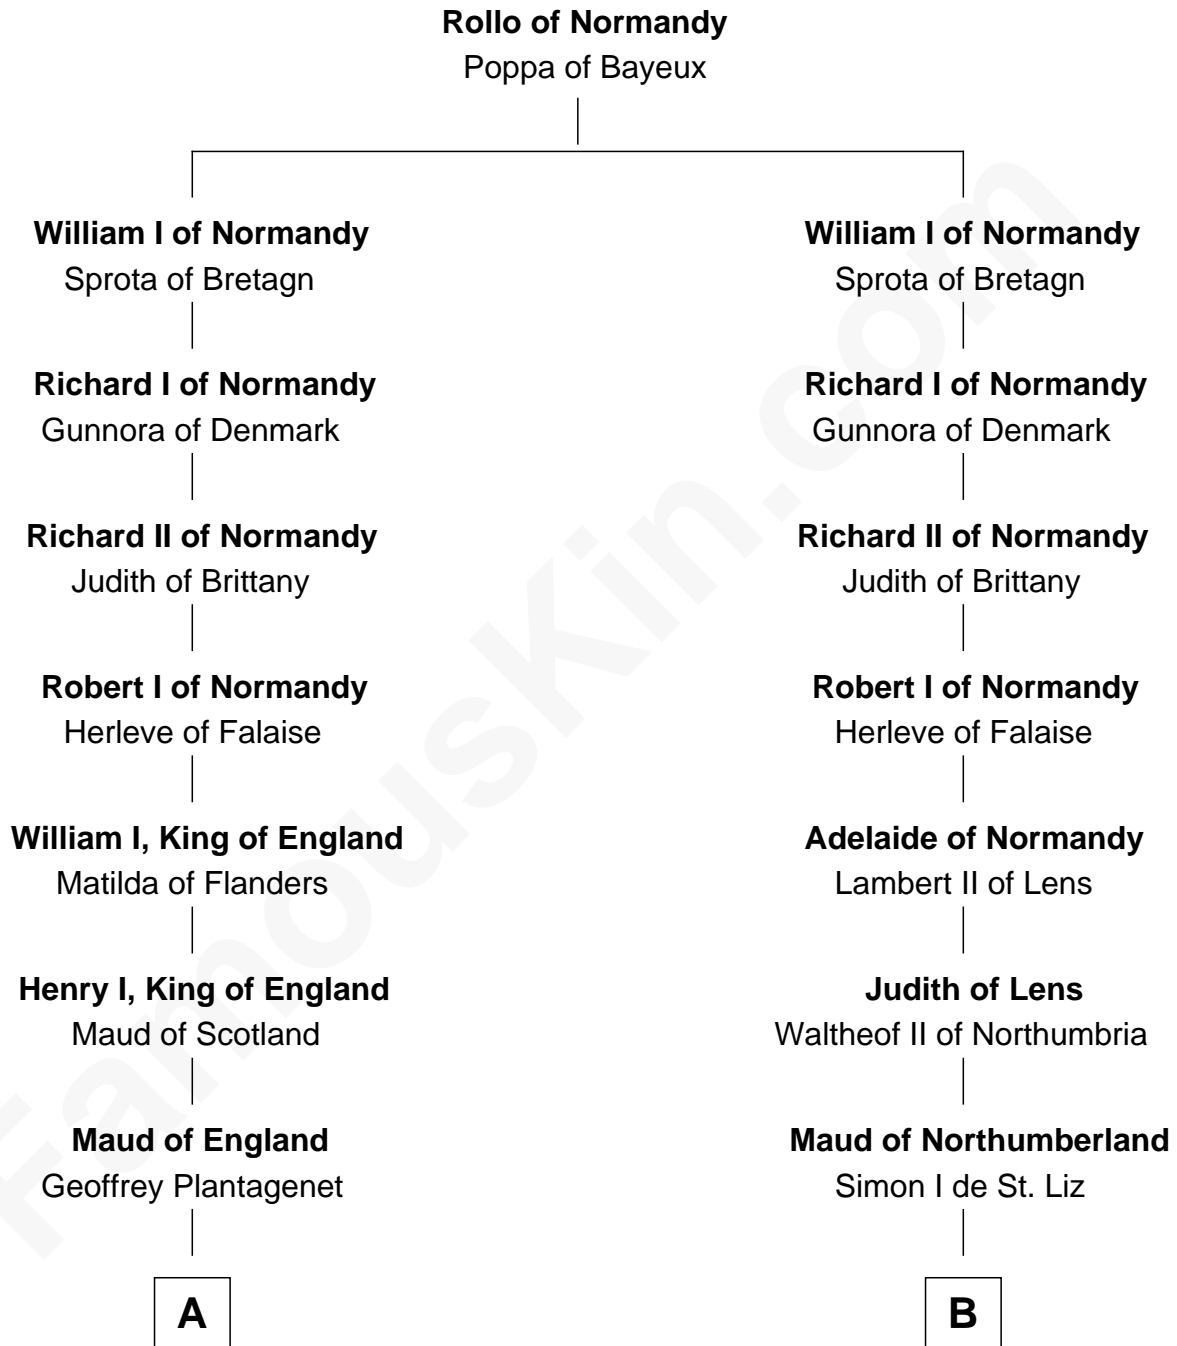

FamousKin.com Relationship Chart of Robert Abell

(c1605 - 1663) Great Migration Immigrant 1630

9th cousin 12 times removed of

William de Huntingfield
Magna Carta Surety

C

—
Cecily Mainwaring

John Cotton

—
Sir George Cotton

Mary Onley

—
Richard Cotton

Mary Mainwaring

—
Frances Cotton

George Abell

—
Robert Abell

Great Migration Immigrant 1630

FamousKin.com