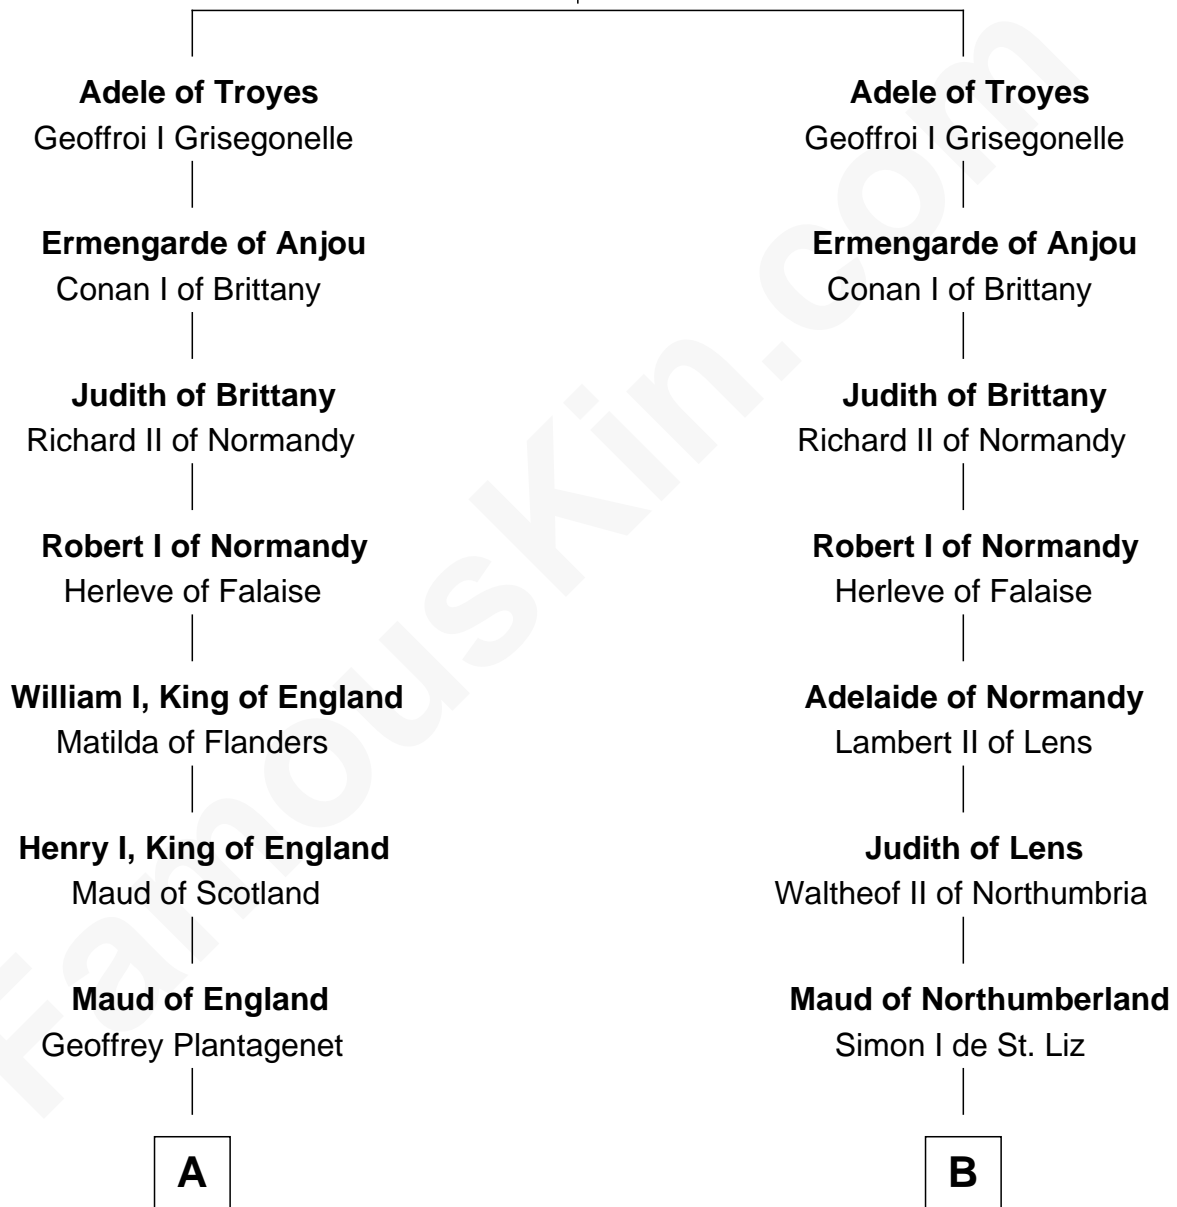

FamousKin.com

Relationship Chart of

Robert Abell

(c1605 - 1663) Great Migration Immigrant 1630

9th cousin 12 times removed of

William de Huntingfield
Magna Carta Surety

Robert of Vermandois
Adelaide of Burgundy

C

—
Cecily Mainwaring

John Cotton

—
Sir George Cotton

Mary Onley

—
Richard Cotton

Mary Mainwaring

—
Frances Cotton

George Abell

—
Robert Abell

Great Migration Immigrant 1630

FamousKin.com