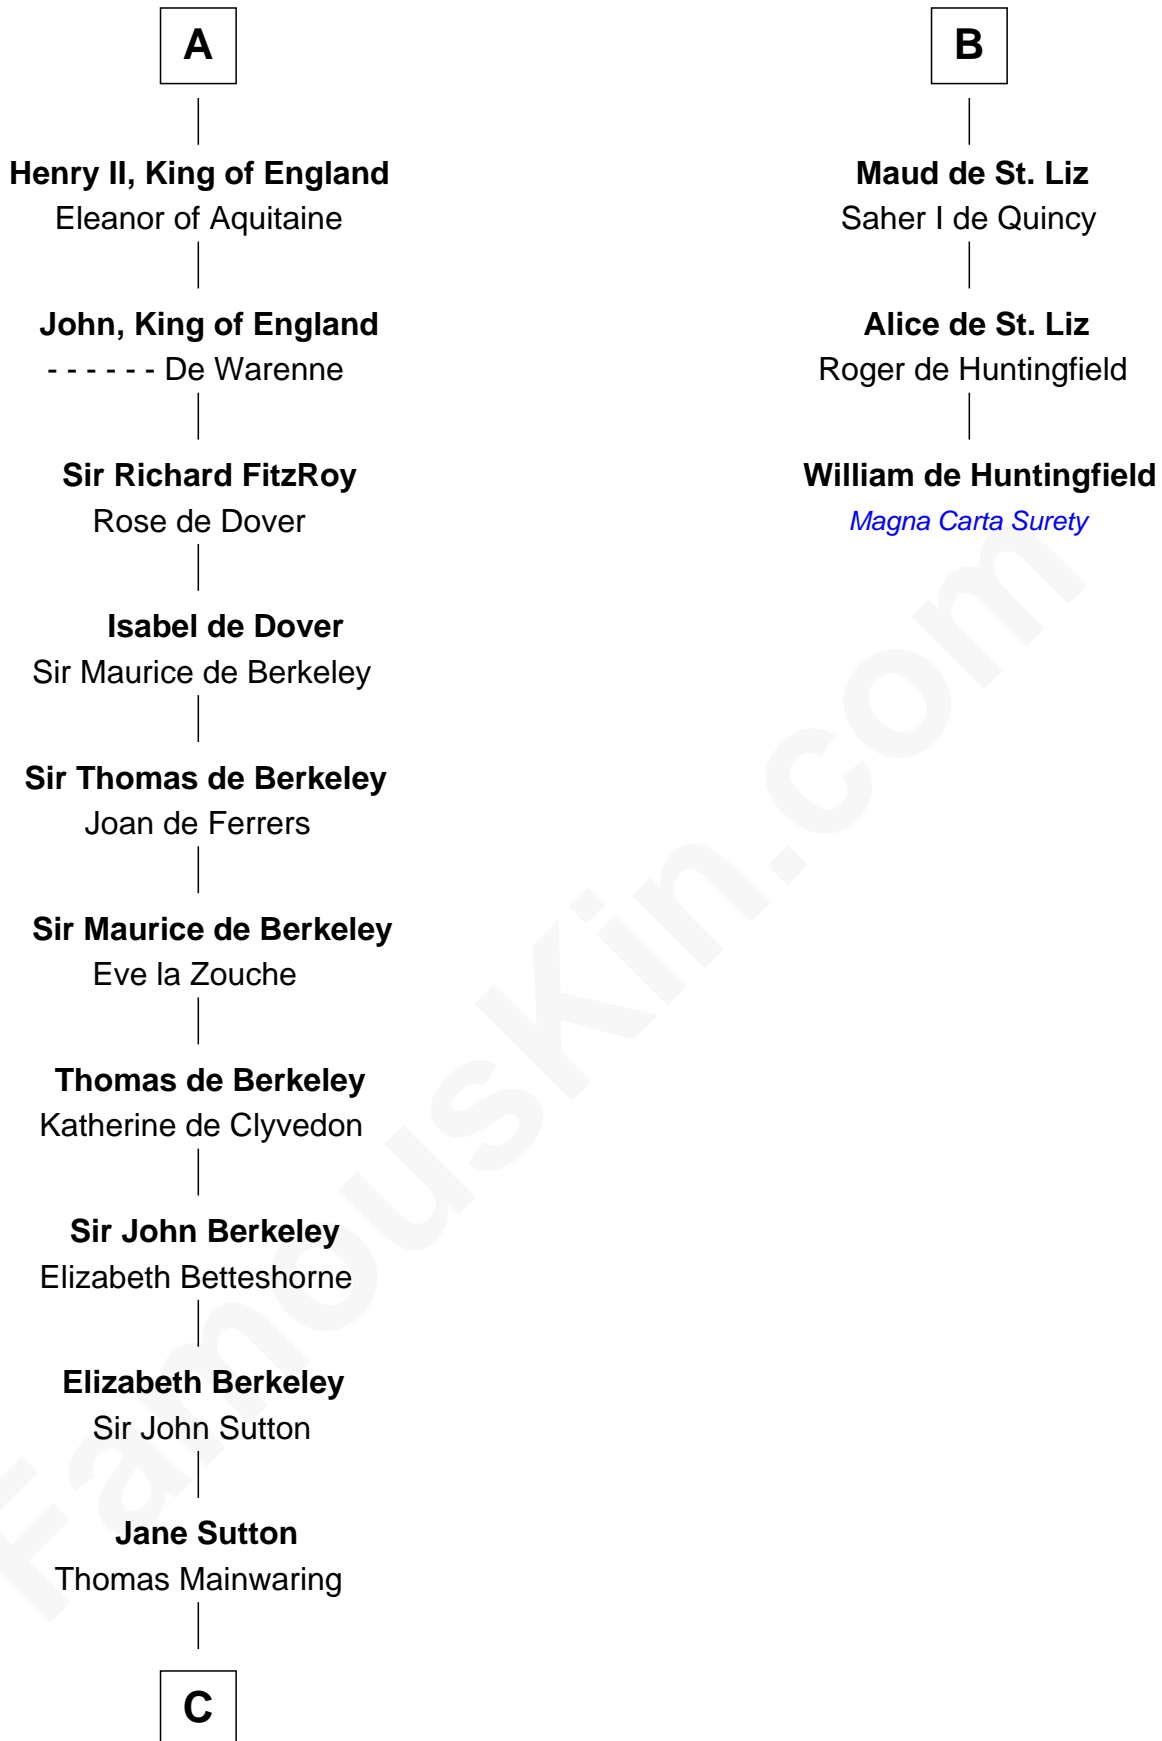

FamousKin.com

Relationship Chart of

Robert Abell

(c1605 - 1663) Great Migration Immigrant 1630

9th cousin 12 times removed of

William de Huntingfield
Magna Carta Surety

Robert of Vermandois
Adelaide of Burgundy

George Abell

—
Robert Abell

Great Migration Immigrant 1630

FamousKin.com