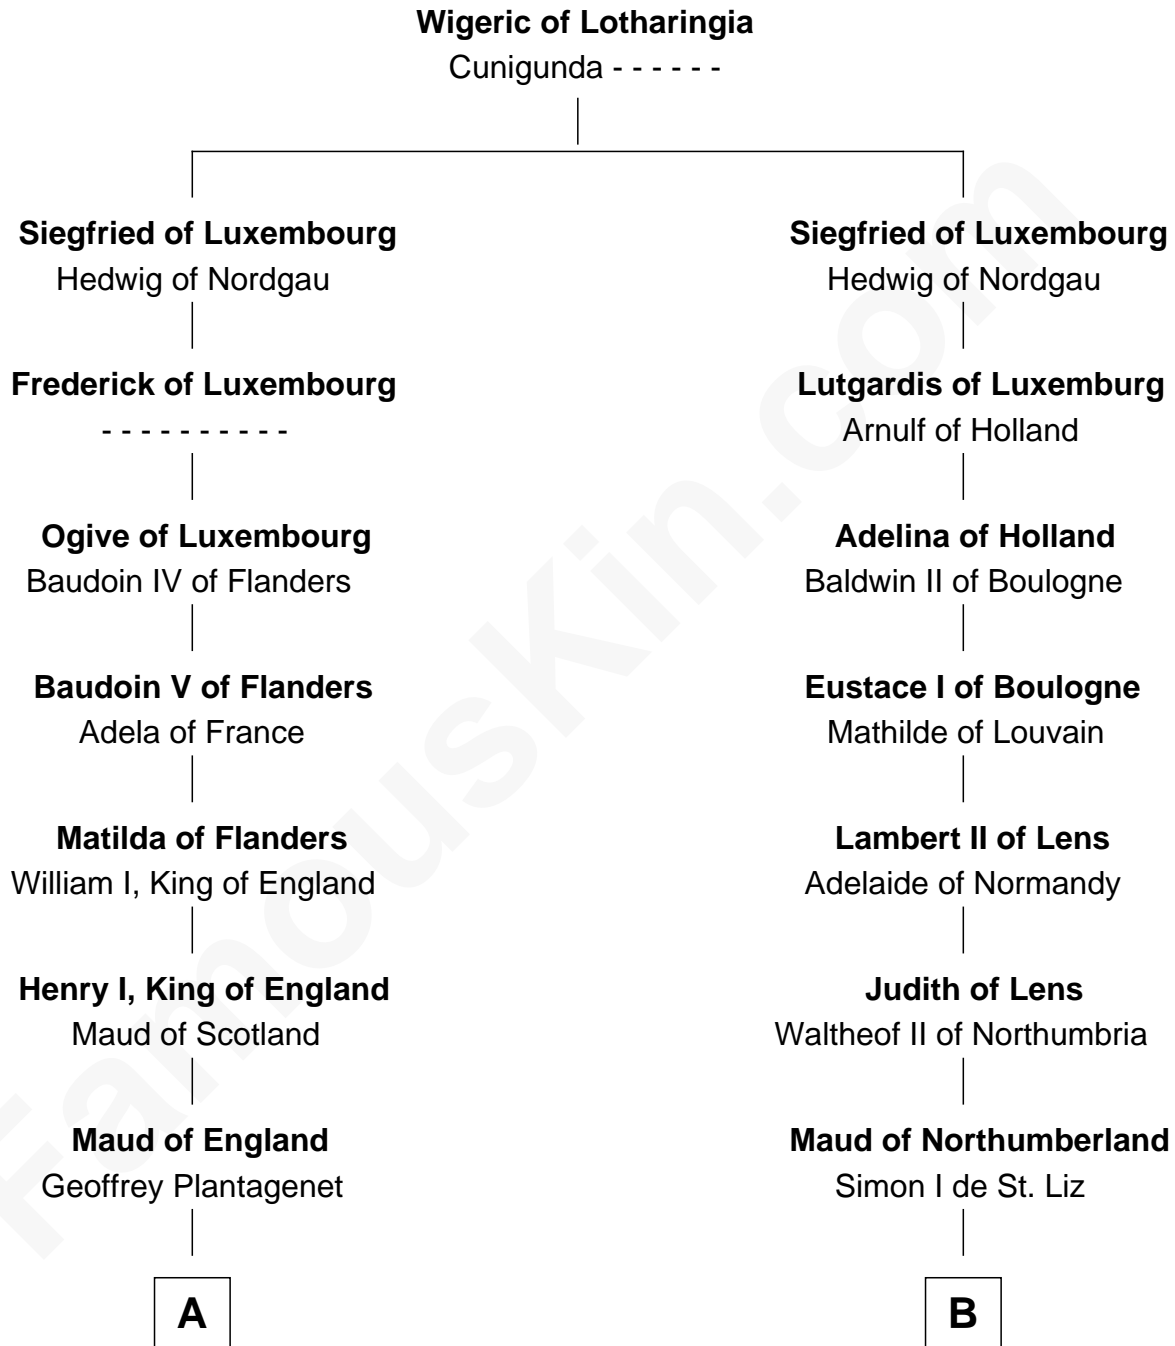

FamousKin.com Relationship Chart of Robert Abell

(c1605 - 1663) Great Migration Immigrant 1630

9th cousin 12 times removed of

William de Huntingfield
Magna Carta Surety

C

—
Cecily Mainwaring

John Cotton

—
Sir George Cotton

Mary Onley

—
Richard Cotton

Mary Mainwaring

—
Frances Cotton

George Abell

—
Robert Abell

Great Migration Immigrant 1630

FamousKin.com