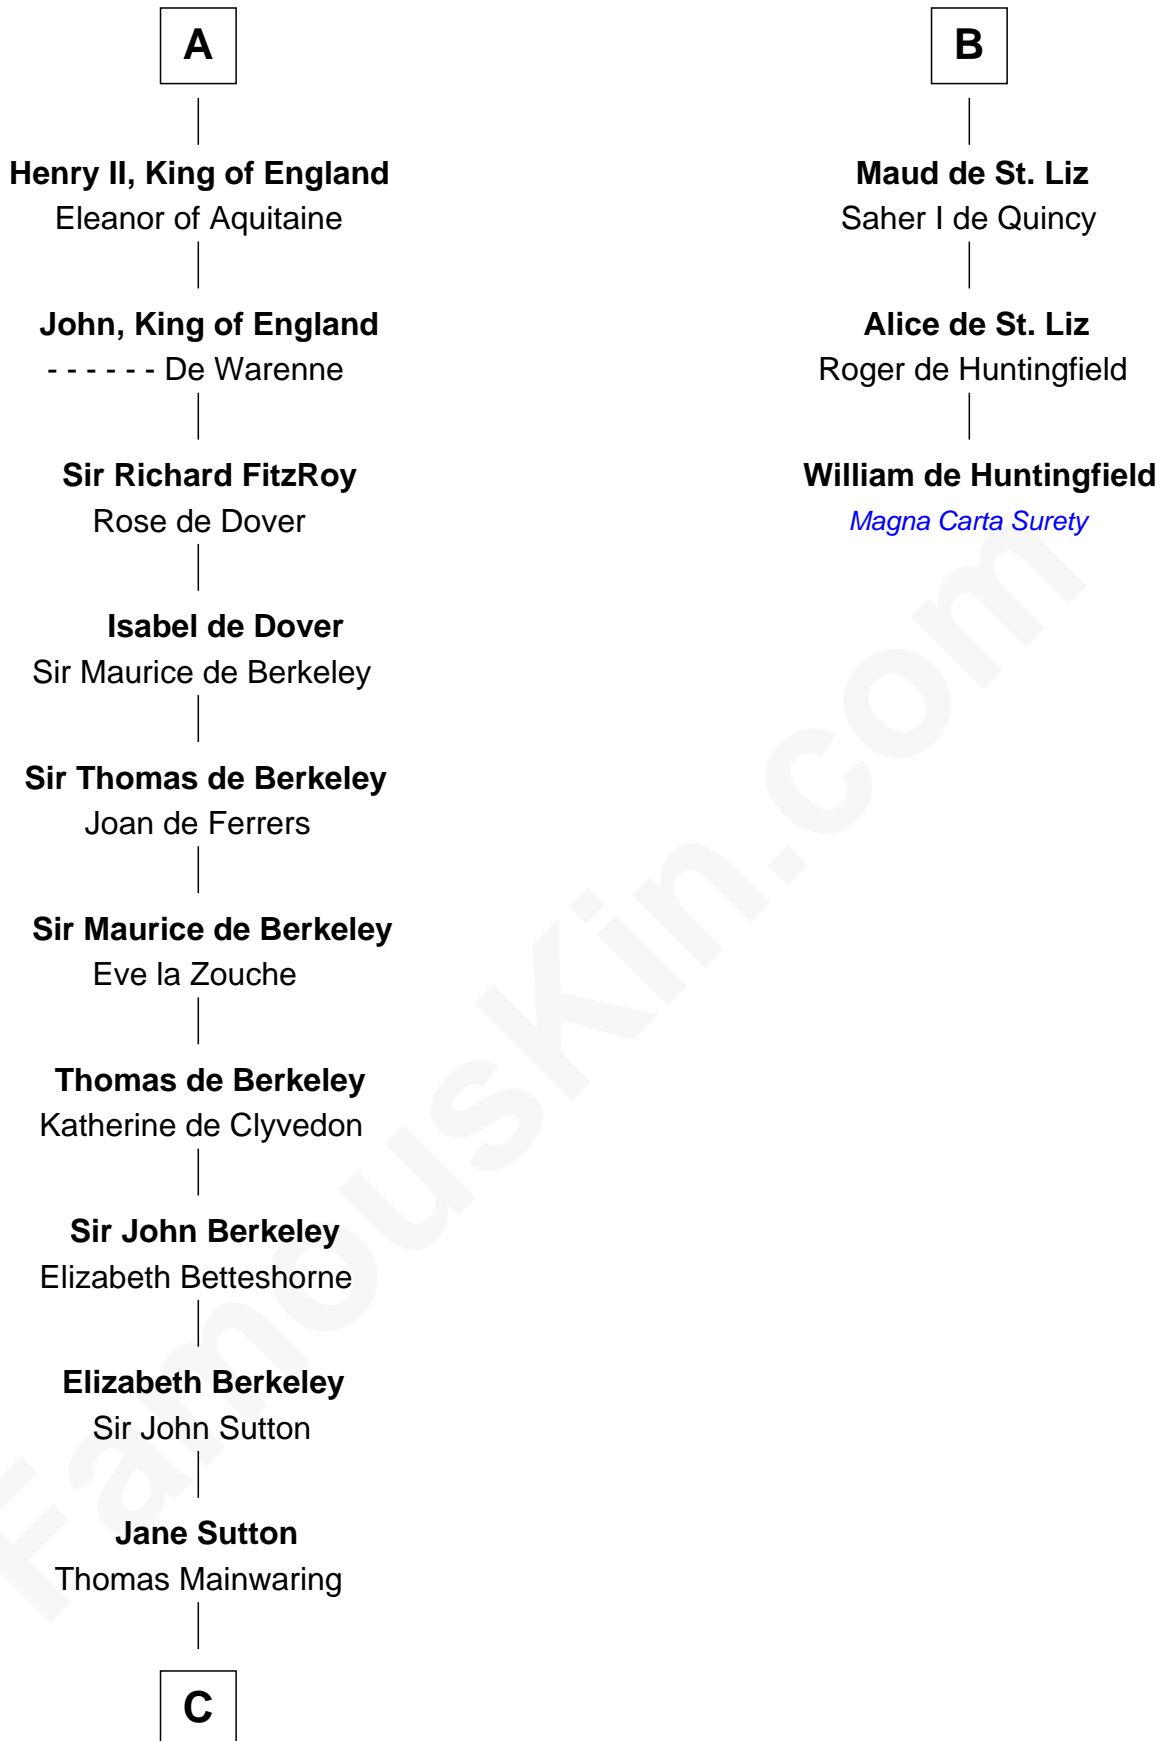

FamousKin.com Relationship Chart of Robert Abell

(c1605 - 1663) Great Migration Immigrant 1630

9th cousin 12 times removed of

William de Huntingfield
Magna Carta Surety

C

—
Cecily Mainwaring

John Cotton

—
Sir George Cotton

Mary Onley

—
Richard Cotton

Mary Mainwaring

—
Frances Cotton

George Abell

—
Robert Abell

Great Migration Immigrant 1630

FamousKin.com