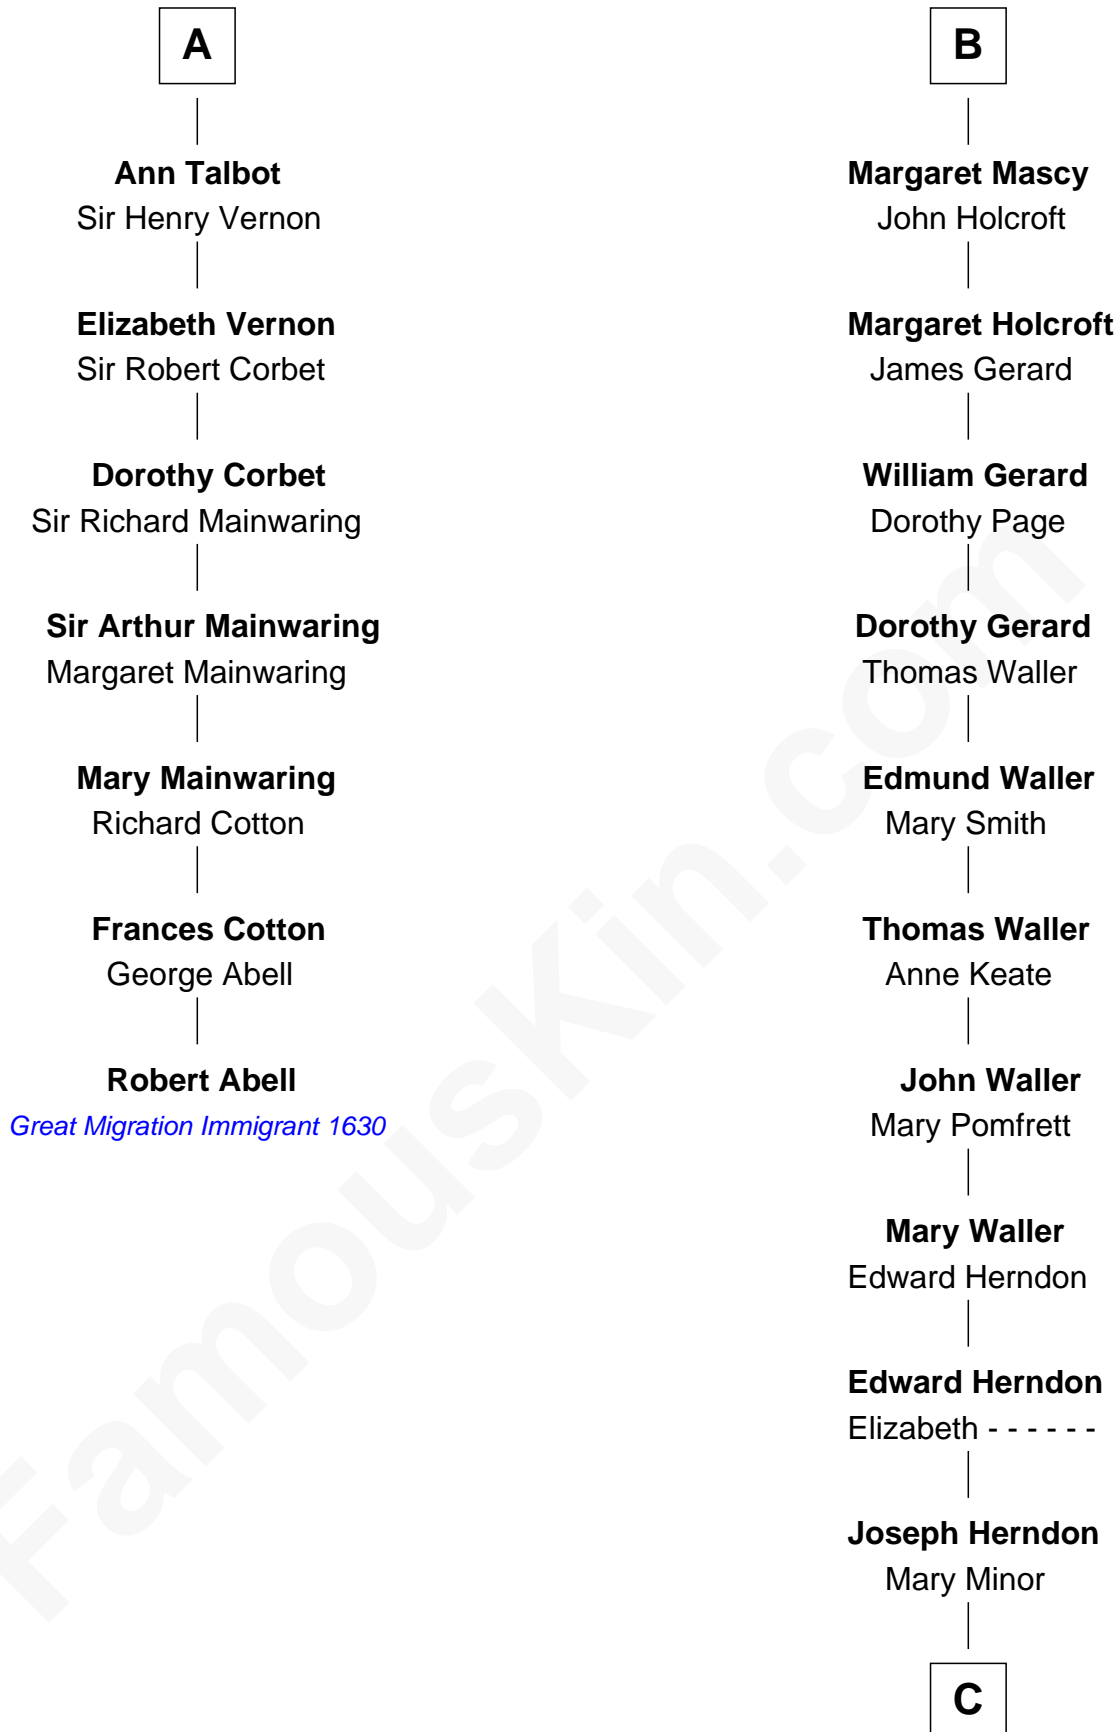

FamousKin.com Relationship Chart of

Robert Abell

(c1605 - 1663) Great Migration Immigrant 1630

13th cousin 6 times removed of

Ellen (Herndon) Arthur

Wife of President Chester A. Arthur

C

Dabney Herndon

Elizabeth Hull

Capt. William Lewis Herndon
Frances Elizabeth Hansborough

Ellen (Herndon) Arthur

Wife of President Chester Arthur

FamousKin.com