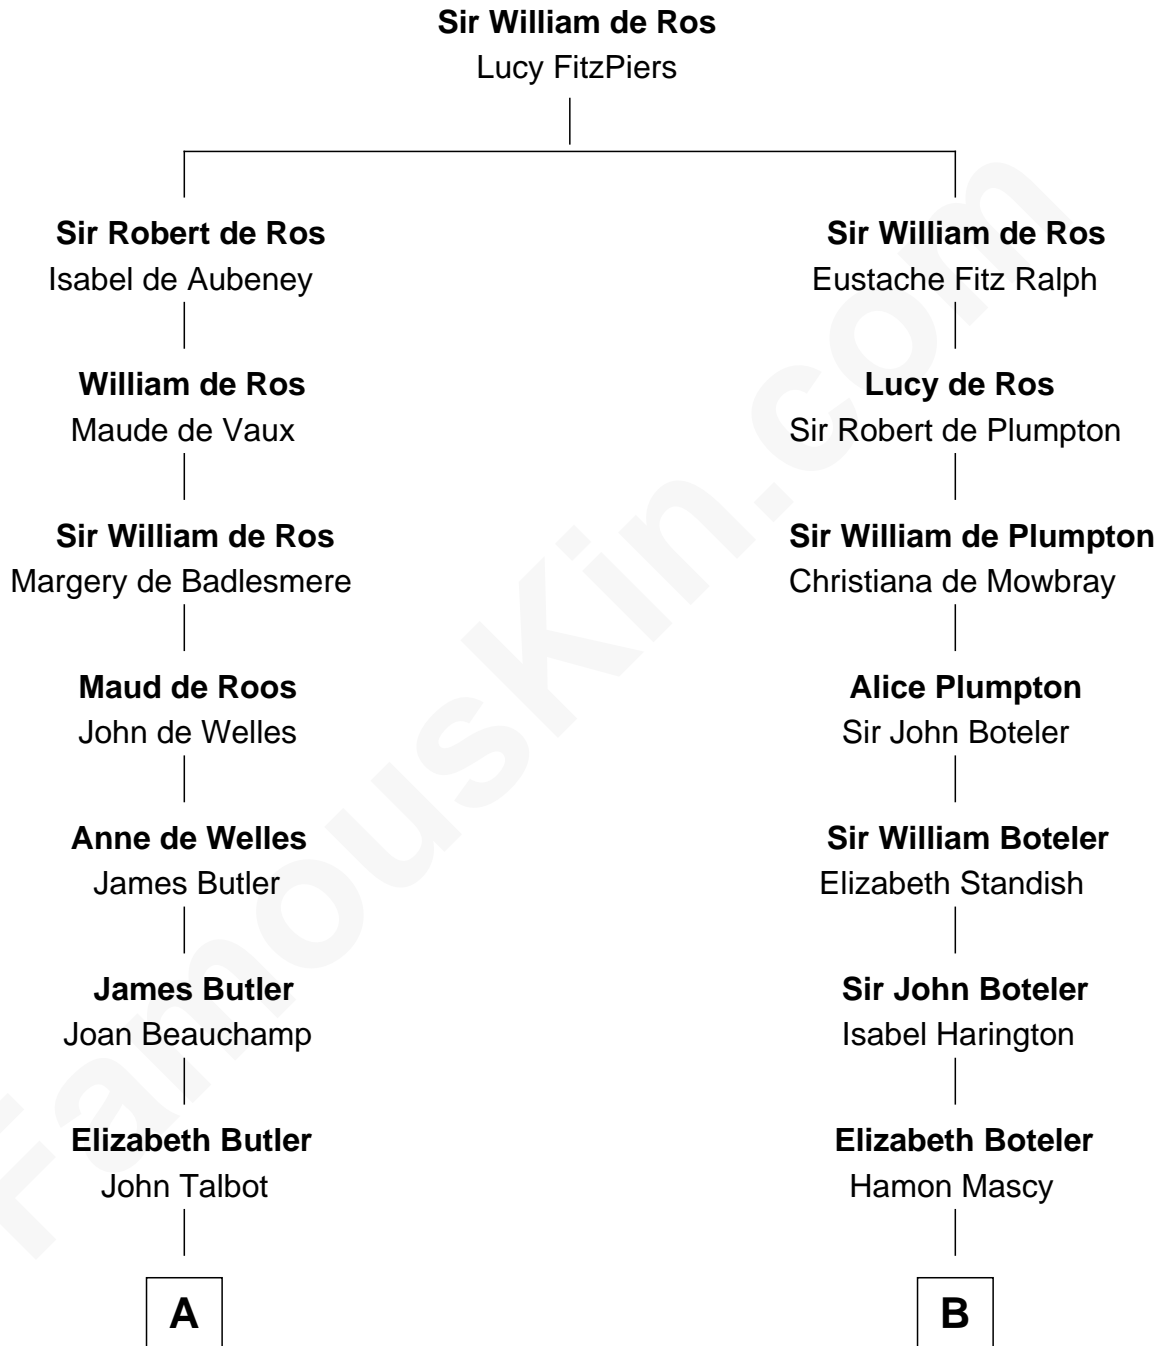

FamousKin.com Relationship Chart of

Robert Abell

(c1605 - 1663) Great Migration Immigrant 1630

13th cousin 6 times removed of

Ellen (Herndon) Arthur

Wife of President Chester A. Arthur

C

Dabney Herndon

Elizabeth Hull

Capt. William Lewis Herndon
Frances Elizabeth Hansborough

Ellen (Herndon) Arthur

Wife of President Chester Arthur

FamousKin.com