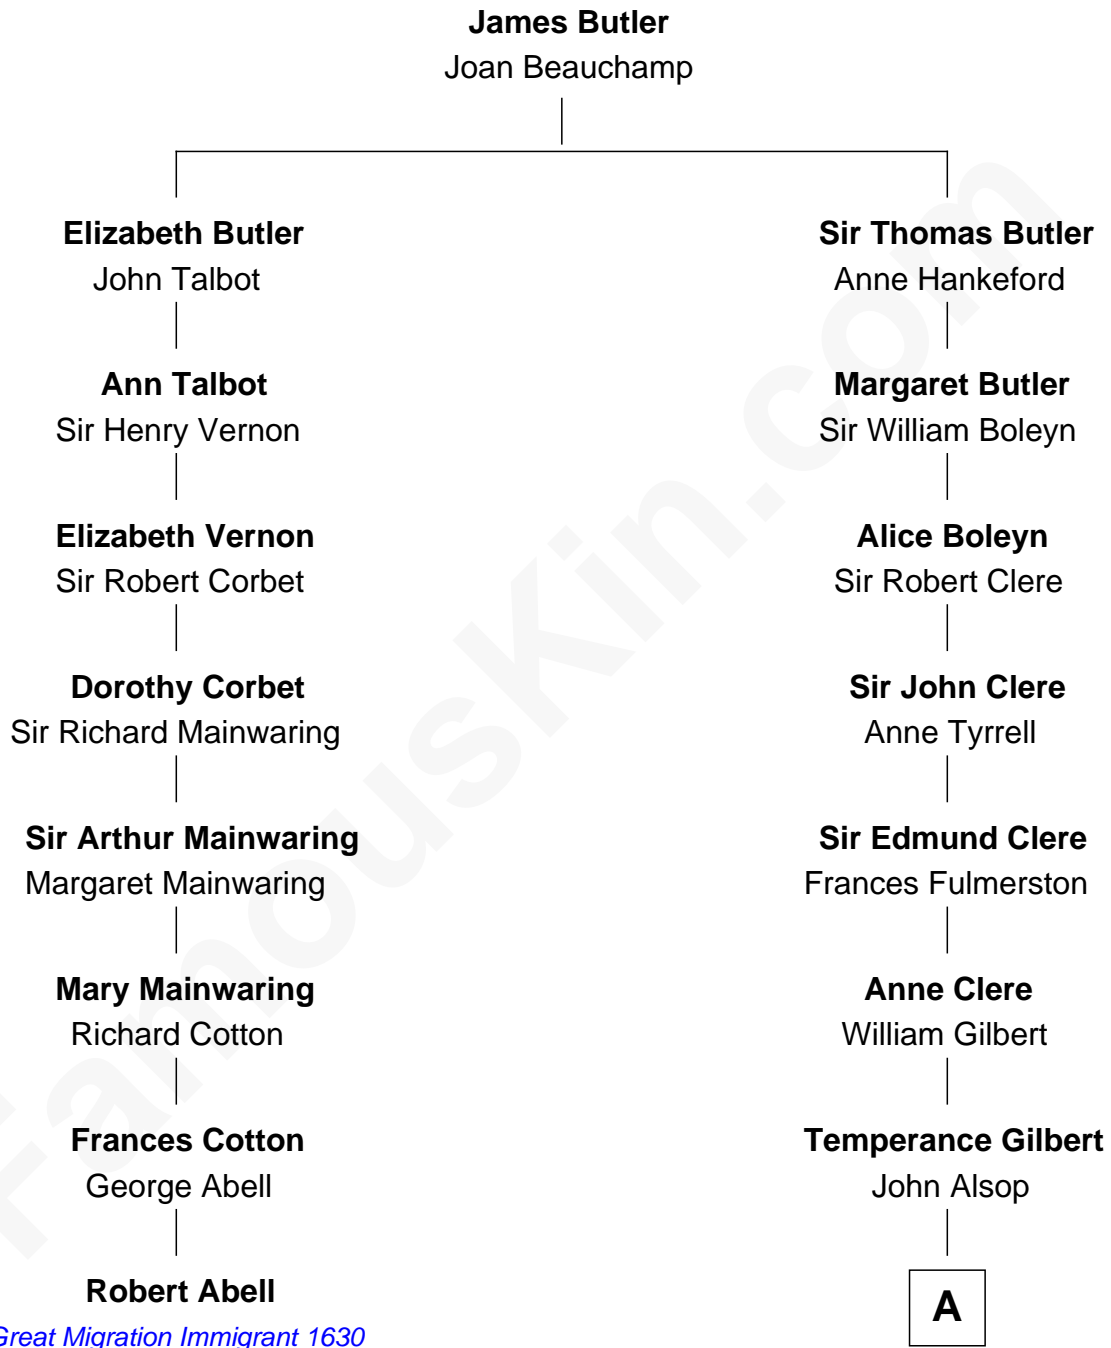

FamousKin.com Relationship Chart of

Robert Abell

(c1605 - 1663) *Great Migration Immigrant 1630*

7th cousin 12 times removed of

Sydney Biddle Barrows

Mayflower Madam

A

Elizabeth Alsop
Richard Baldwin

Theophilus Baldwin
Elizabeth Canfield

Martha Baldwin
Enos Camp

Isaac Camp
Sarah Clark

Job Camp
Anne Oviatt

William Camp
Jedida Lacey

Anna Camp
Treat Bosworth

Emma Arabella Bosworth
Lorenzo Ackley

Helen Eva Ackley
William Gildersleeve Parke