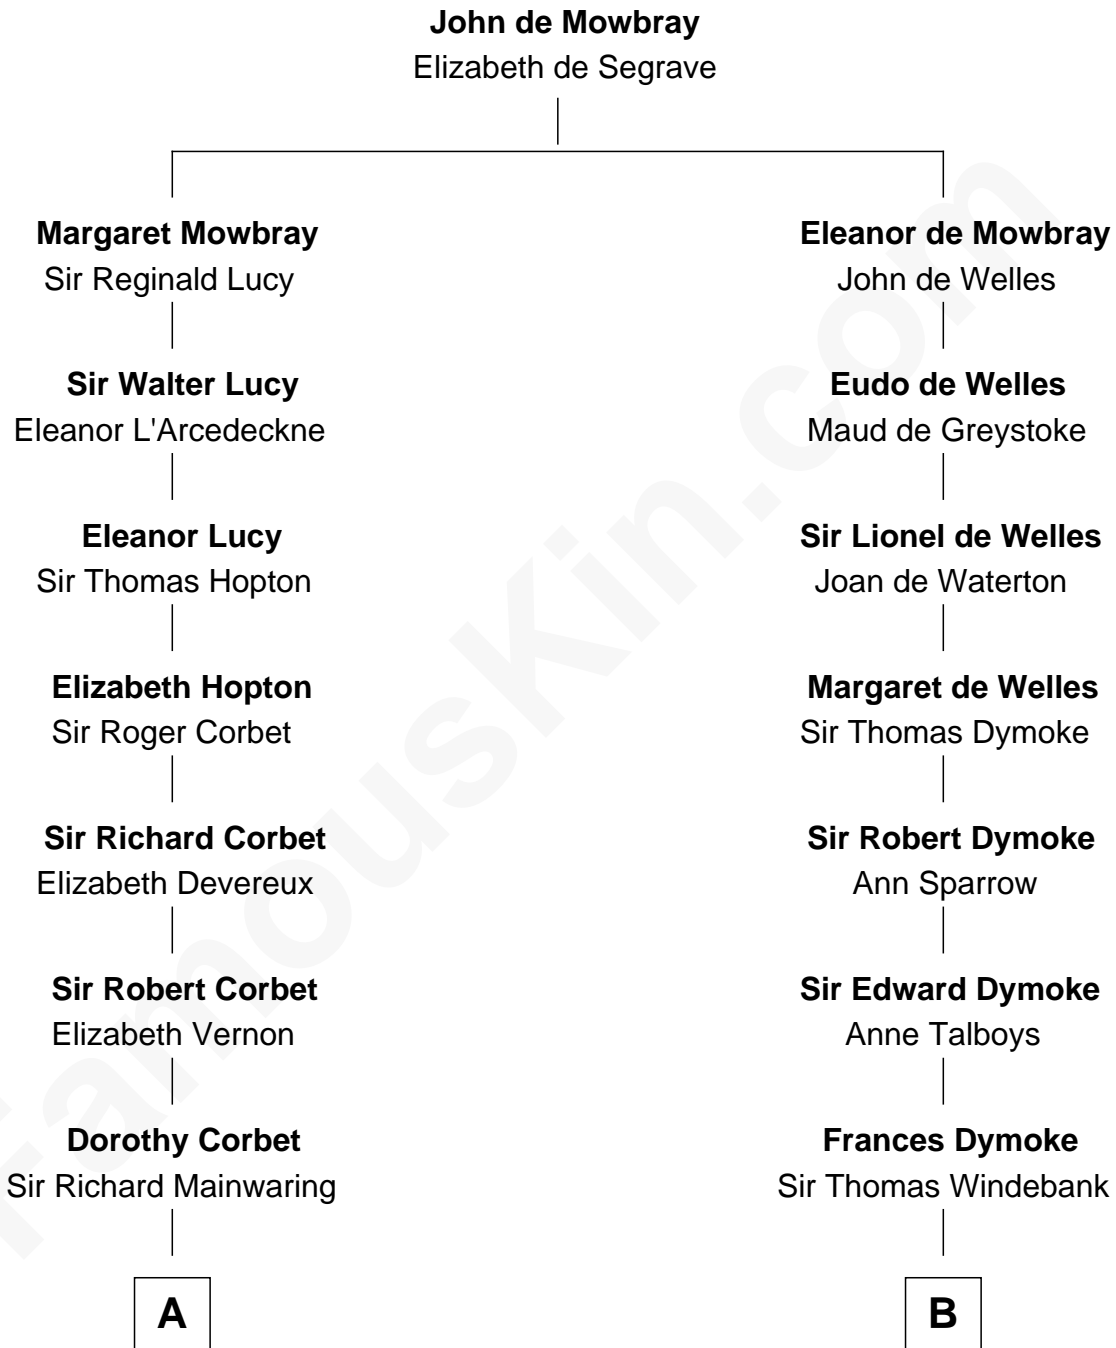

FamousKin.com Relationship Chart of

Robert Abell

(c1605 - 1663) *Great Migration Immigrant 1630*

10th cousin 2 times removed of

Thomas Nelson

Signer of the Declaration of Independence

A

Sir Arthur Mainwaring

Margaret Mainwaring

Mary Mainwaring

Richard Cotton

Frances Cotton

George Abell

Robert Abell

Great Migration Immigrant 1630

B

Mildred Windebank

Robert Reade

Col. George Reade

Elizabeth Martiau

Robert Reade

Mary Lilly

Margaret Reade

Thomas Nelson