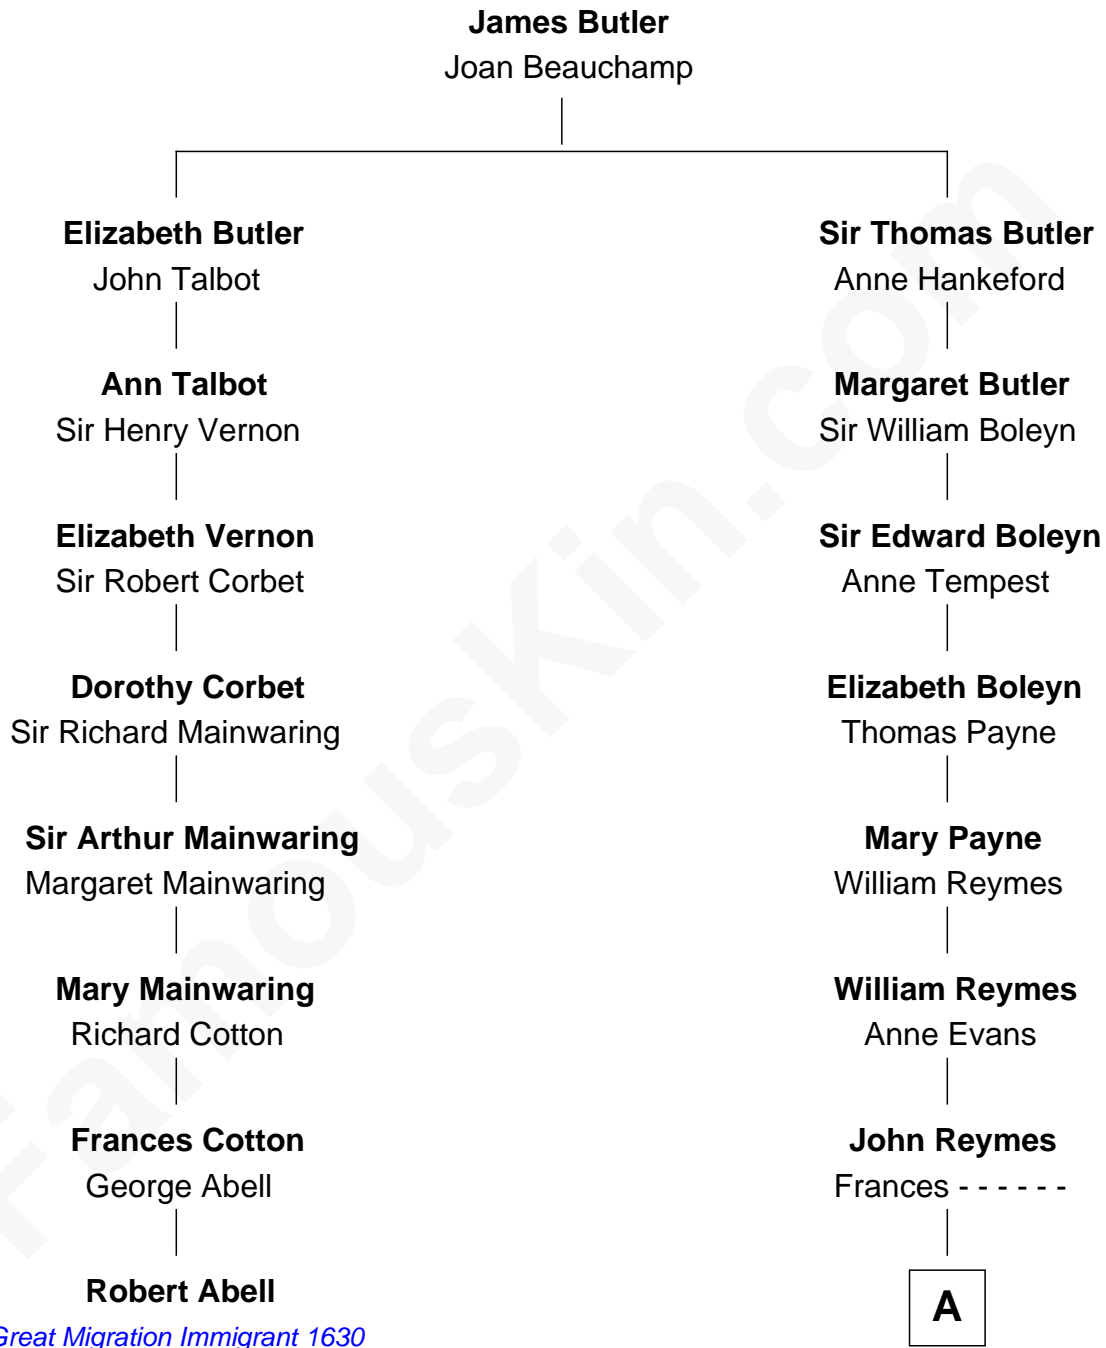

FamousKin.com Relationship Chart of

Robert Abell

(c1605 - 1663) *Great Migration Immigrant 1630*

7th cousin 4 times removed of

William Floyd

Signer of the Declaration of Independence

A

Abigail Reymes
Rev. Nathaniel Brewster

Probable

Sarah Brewster
Jonathan Smith

Jonathan Smith
Elizabeth Platt

Tabitha Smith
Nicholl Floyd

William Floyd
Signer of Declaration of Independence

FamousKin.com