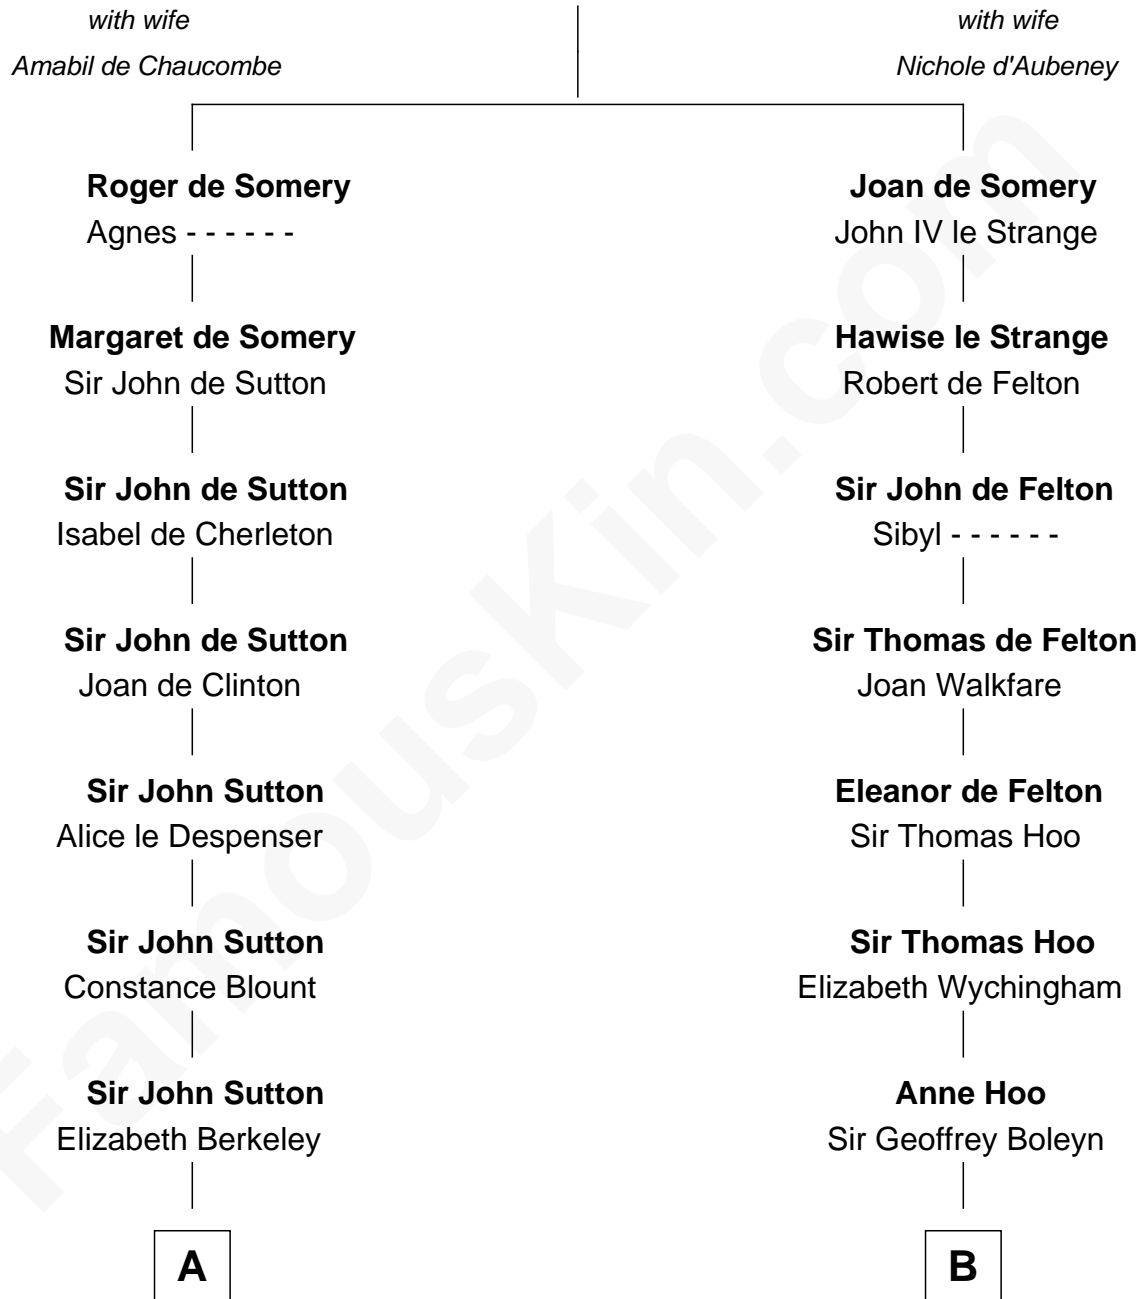

# FamousKin.com Relationship Chart of

**Robert Abell**

(c1605 - 1663) Great Migration Immigrant 1630

12th cousin 5 times removed of

**William Floyd**

Signer of the Declaration of Independence

## Sir Roger de Somery

**A**

**Jane Sutton**  
Thomas Mainwaring

**Cecily Mainwaring**  
John Cotton

**Sir George Cotton**  
Mary Onley

**Richard Cotton**  
Mary Mainwaring

**Frances Cotton**  
George Abell

**Robert Abell**

*Great Migration Immigrant 1630*

**B**

**Sir William Boleyn**  
Margaret Butler

**Sir Edward Boleyn**  
Anne Tempest

**Elizabeth Boleyn**  
Thomas Payne

**Mary Payne**  
William Reymes

**William Reymes**  
Anne Evans