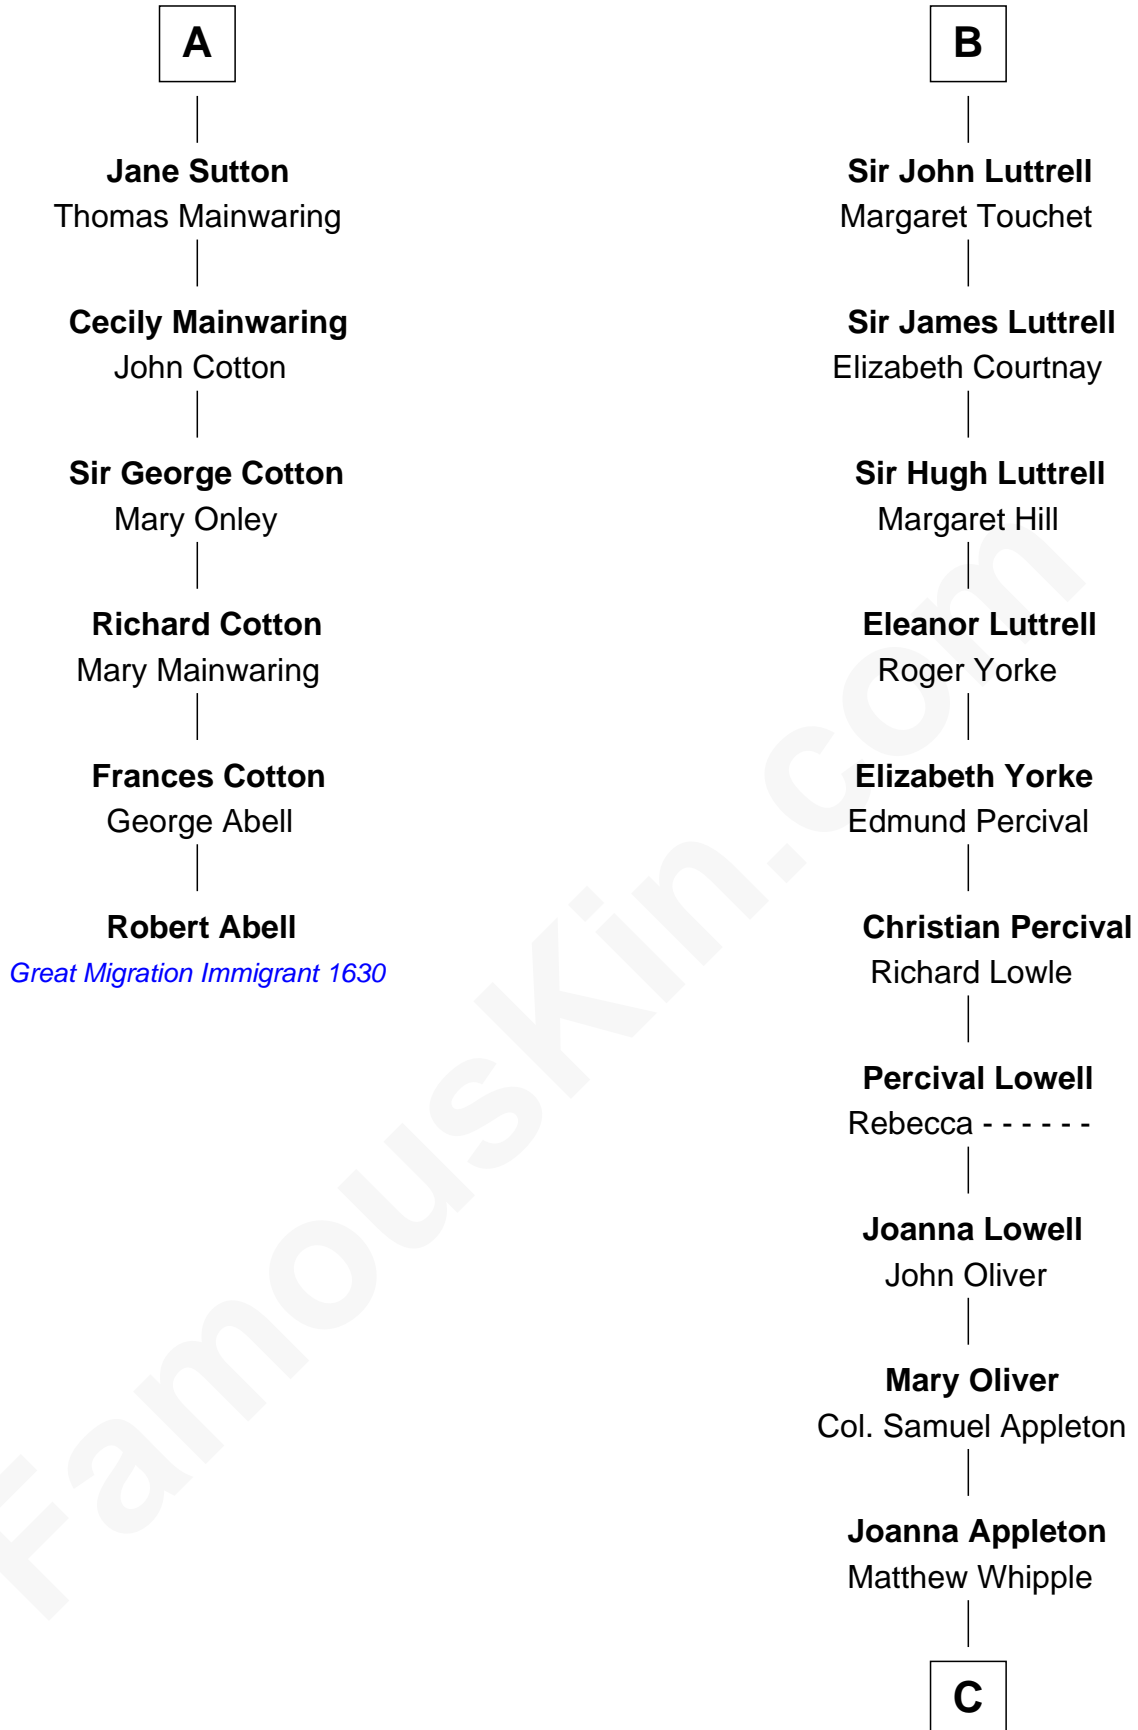

FamousKin.com

Relationship Chart of

Robert Abell

(c1605 - 1663) Great Migration Immigrant 1630

12th cousin 6 times removed of

General William Whipple

Signer of the Declaration of Independence

C

William Whipple

Mary Cutts

General William Whipple

Signer of Declaration of Independence

FamousKin.com