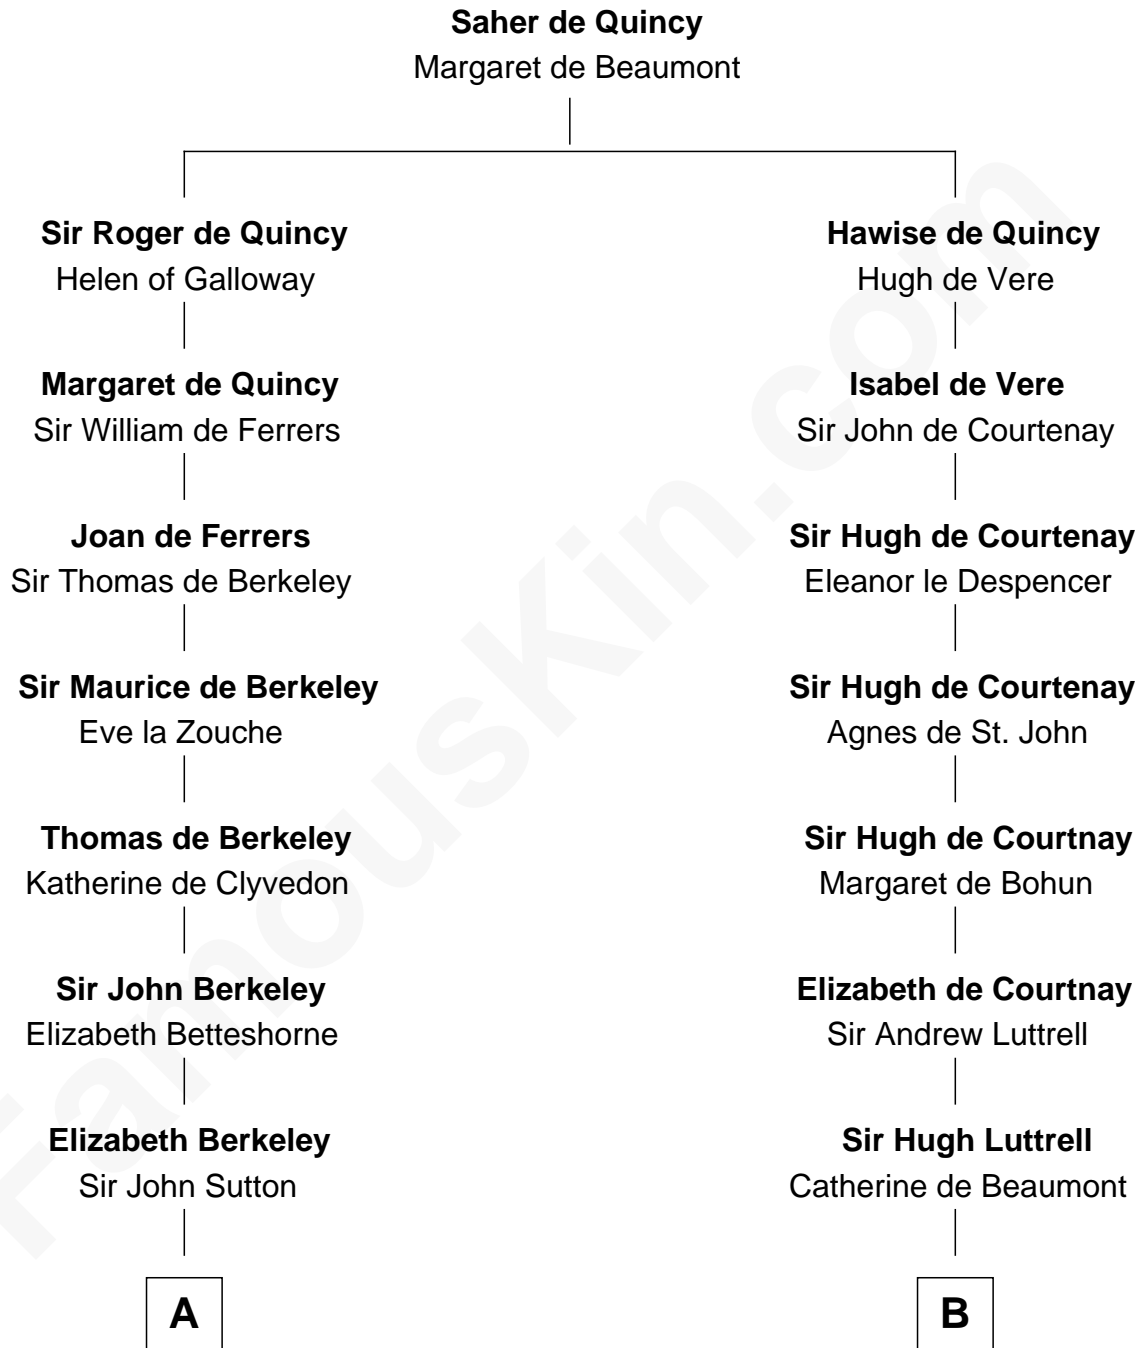

FamousKin.com

Relationship Chart of

Robert Abell

(c1605 - 1663) Great Migration Immigrant 1630

12th cousin 6 times removed of

General William Whipple

Signer of the Declaration of Independence

C

William Whipple

Mary Cutts

General William Whipple

Signer of Declaration of Independence

FamousKin.com