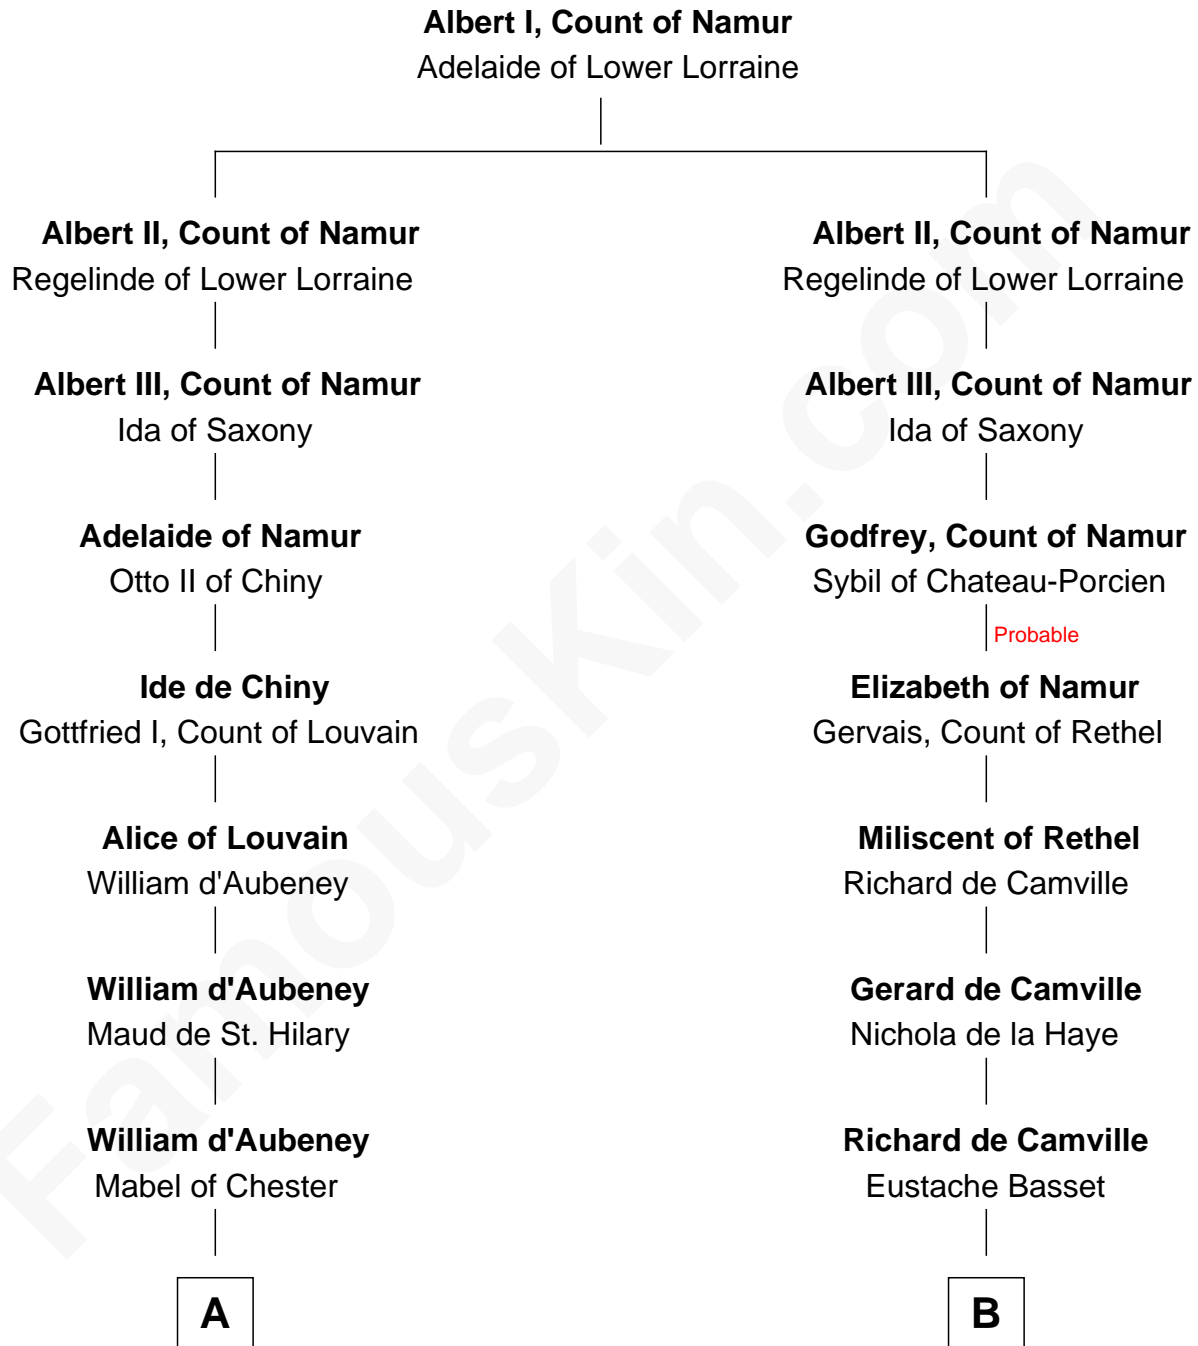

FamousKin.com Relationship Chart of

Robert Abell

(c1605 - 1663) *Great Migration Immigrant 1630*

20th cousin of

Rev. William Skepper

(c1597 - c1650) *Great Migration Immigrant 1639*

C

Sir Arthur Mainwaring

Margaret Mainwaring

Mary Mainwaring

Richard Cotton

Frances Cotton

George Abell

Robert Abell

Great Migration Immigrant 1630

D

Isabel Hildyard

Ralph Legard

Joan Ledgard

Richard Skepper

Edward Skepper

Mary Robinson

Rev. William Skepper

Great Migration Immigrant 1639