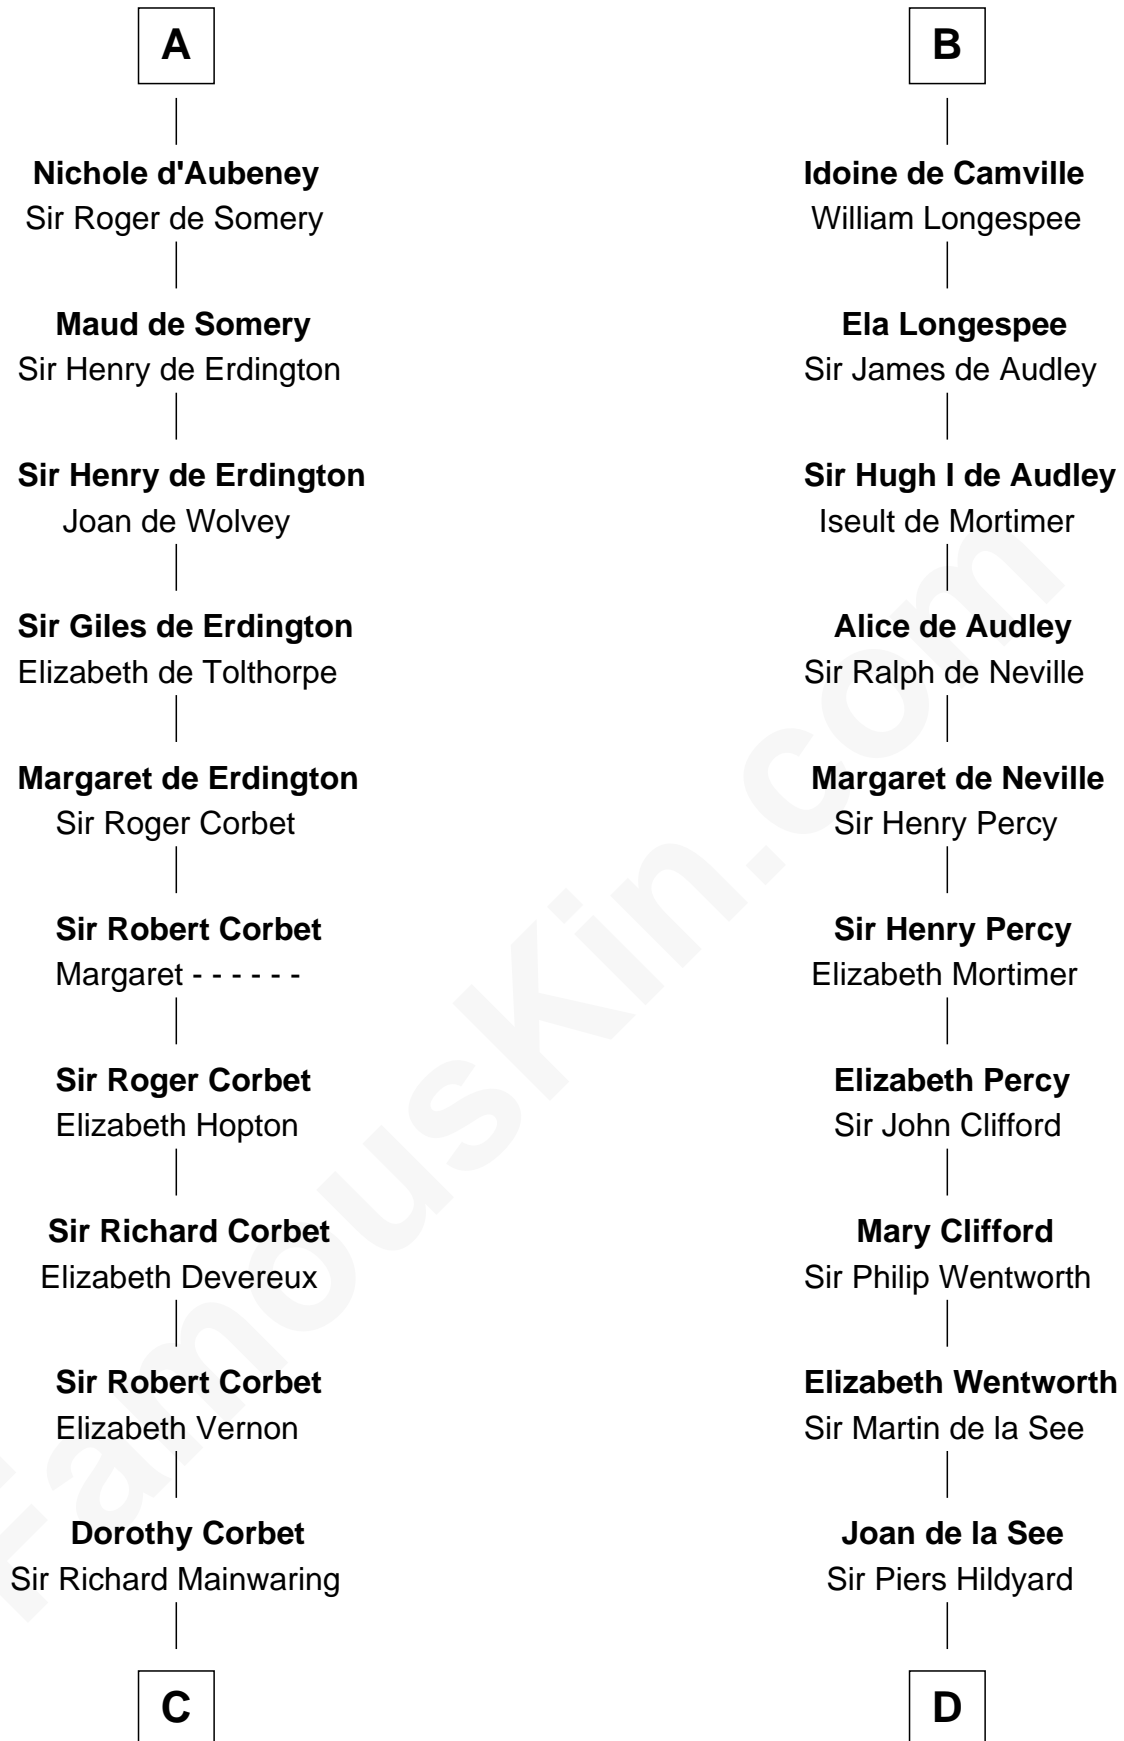

FamousKin.com Relationship Chart of

Robert Abell

(c1605 - 1663) *Great Migration Immigrant 1630*

20th cousin of

Rev. William Skepper

(c1597 - c1650) *Great Migration Immigrant 1639*

C

Sir Arthur Mainwaring

Margaret Mainwaring

Mary Mainwaring

Richard Cotton

Frances Cotton

George Abell

Robert Abell

Great Migration Immigrant 1630

D

Isabel Hildyard

Ralph Legard

Joan Ledgard

Richard Skepper

Edward Skepper

Mary Robinson

Rev. William Skepper

Great Migration Immigrant 1639