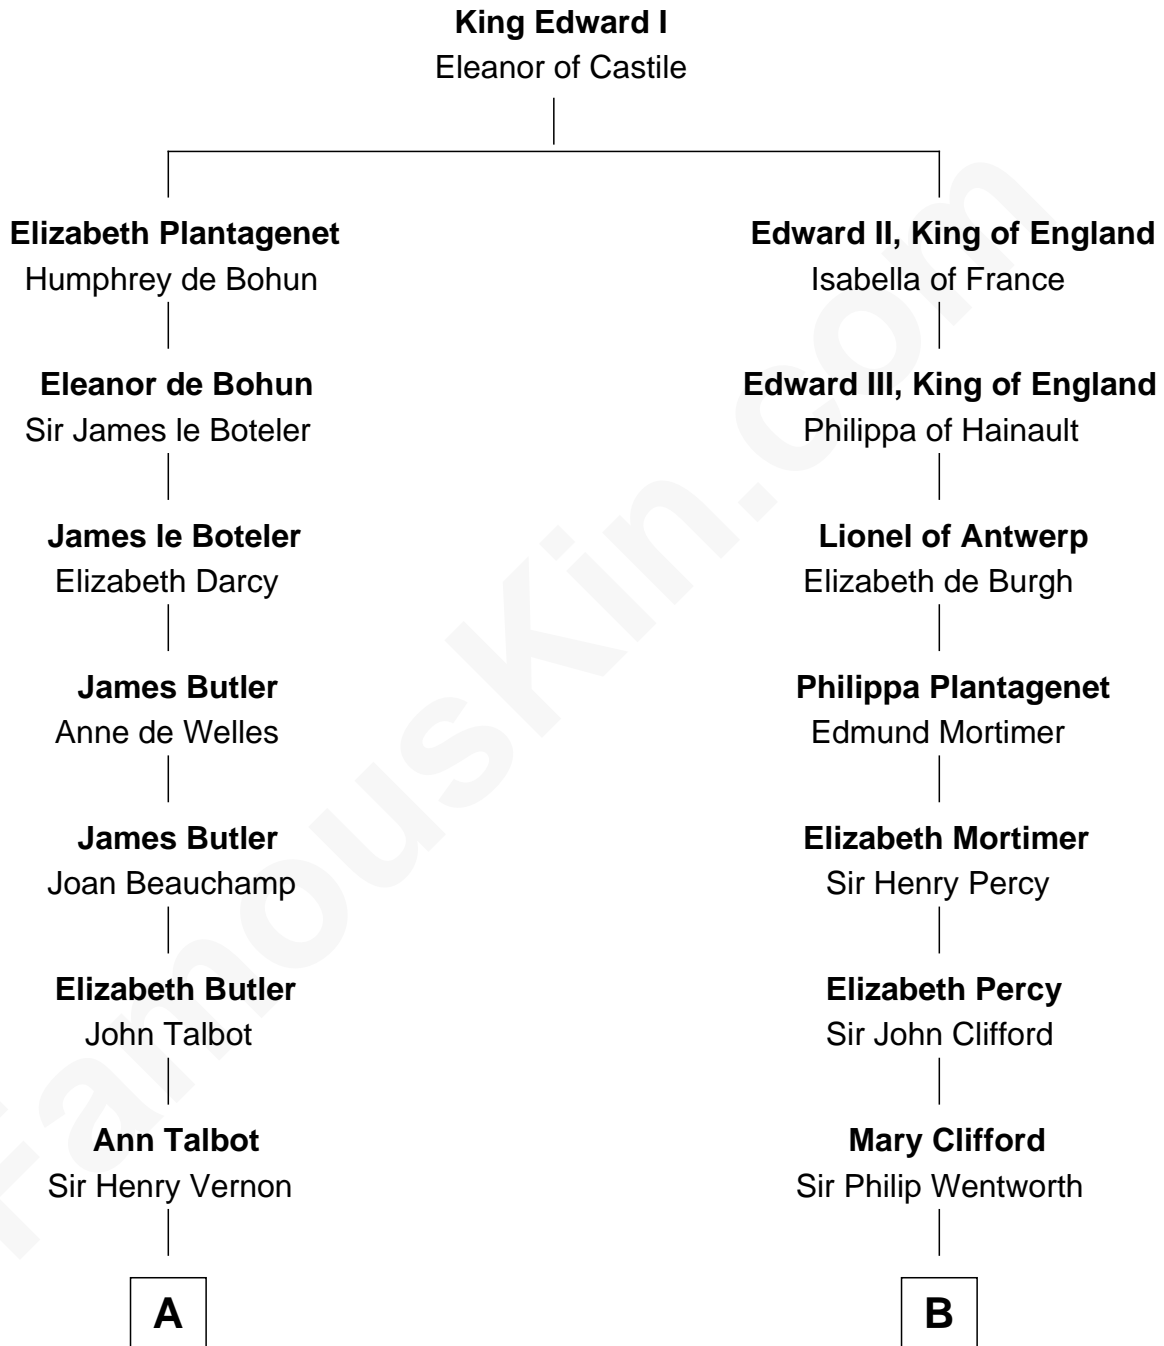

FamousKin.com Relationship Chart of

Robert Abell

(c1605 - 1663) *Great Migration Immigrant 1630*

12th cousin 3 times removed of

Caesar Rodney

Signer of the Declaration of Independence

A

Elizabeth Vernon
Sir Robert Corbet

Dorothy Corbet
Sir Richard Mainwaring

Sir Arthur Mainwaring
Margaret Mainwaring

Mary Mainwaring
Richard Cotton

Frances Cotton
George Abell

Robert Abell
Great Migration Immigrant 1630

B

Sir Henry Wentworth
Anne Say

Margery Wentworth
Sir John Seymour

Sir Henry Seymour
Barbara Morgan

Jane Seymour
Sir John Rodney

William Rodney
Alice Caesar

William Rodney
Rachel - - - - -

Capt. William Rodney
Sarah Jones

Caesar Rodney
Elizabeth Crawford